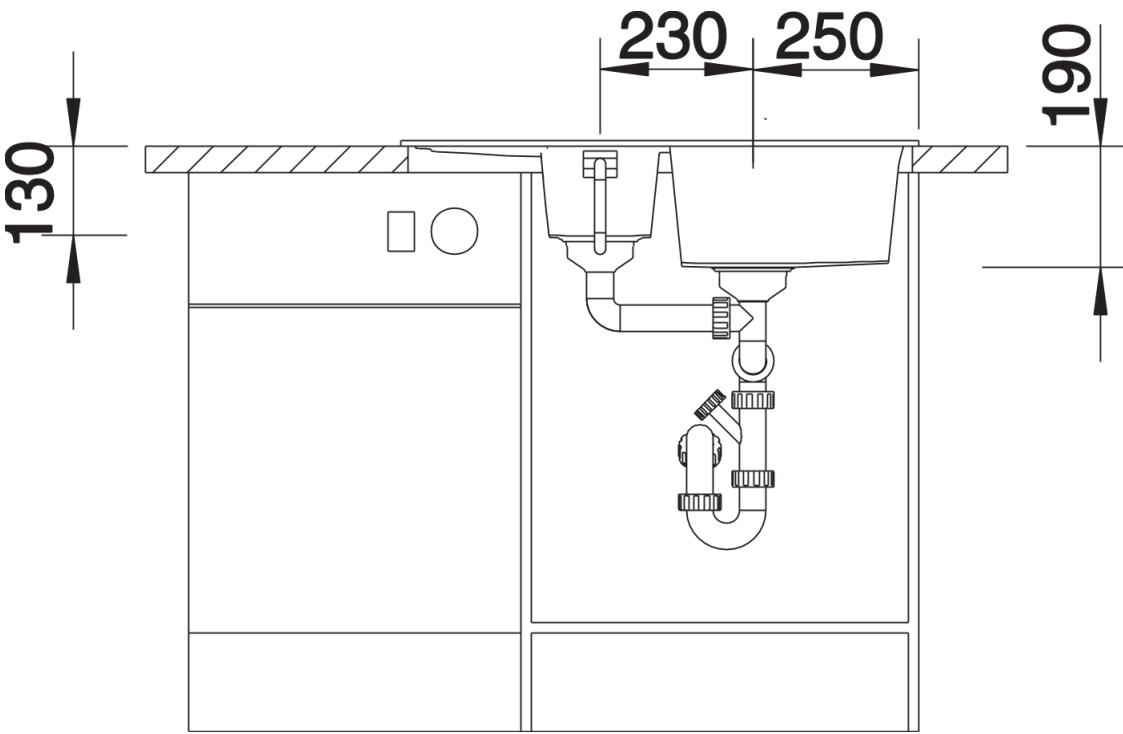

Colours

Available colours:

jasmine
anthracite
white
alu metallic
coffee
tartufo
rock grey
pearl grey
black

SILGRANIT® PuraDur® alu metallic

Planning information

- Cut out size: 760 x 480 x R15
- Universal handing

Scope of supply

- Waste fitting with space-saving pipe, two 3 1/2" basket strainers, pop-up waste for main bowl

Details

Top view

Cut-out

Front view

Side view