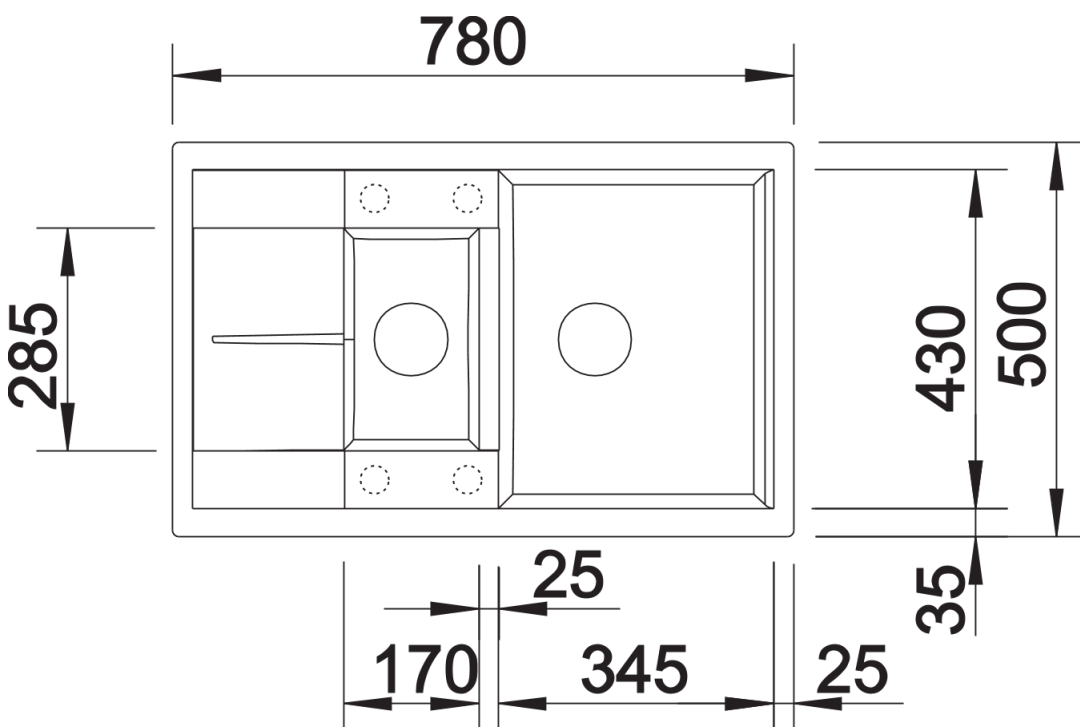

Product information sheet METRA 6 S Compact

Item no. 513553

Benefits

- Modern, straight-lined design
- Attractive line of sinks in the medium price category
- Optimum solution for small kitchens
- The excellent capacity of the bowl provides even more room to do the washing up
- The additional bowl provides a high level of convenience
- Stylish low-profile rim design
- Can be installed either way round and also as under mount sink

Colours

Available colours:

jasmine
anthracite
white
alu metallic
coffee
tartufo
rock grey
pearl grey
black

SILGRANIT® PuraDur® alu metallic

Planning information

- Cut out size: 760 x 480 x R15
- Universal handing

Scope of supply

- Waste fitting with space-saving pipe, two 3 1/2" basket strainers, pop-up waste for main bowl

Details

Top view

Cut-out

Front view

Side view