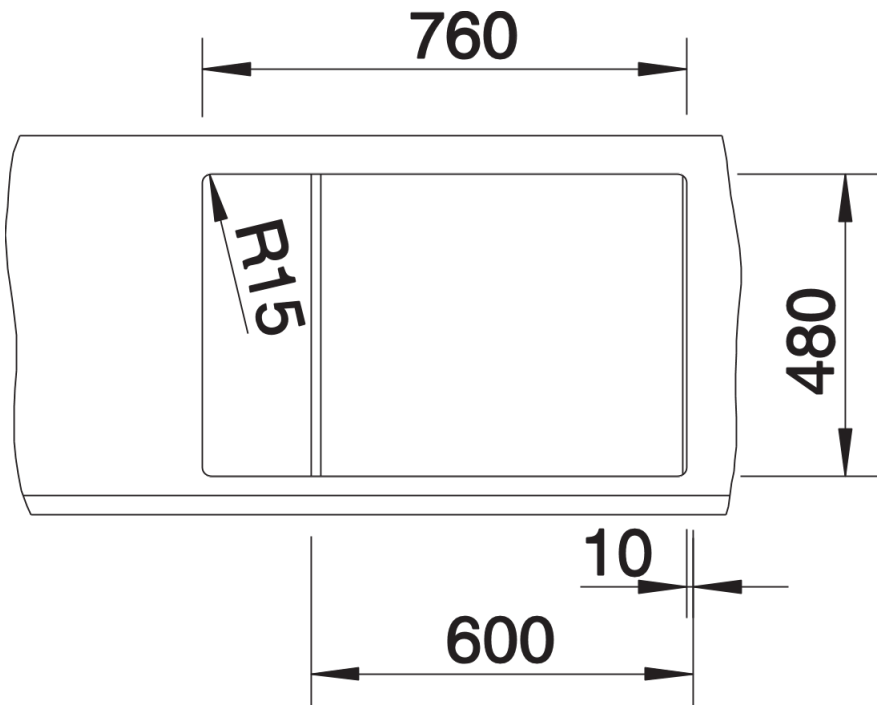

Product information sheet METRA 6 S Compact

Item no. 513553

Benefits

- Modern, straight-lined design
- Attractive line of sinks in the medium price category
- Optimum solution for small kitchens
- The excellent capacity of the bowl provides even more room to do the washing up
- The additional bowl provides a high level of convenience
- Stylish low-profile rim design
- Can be installed either way round and also as under mount sink

Colours

Available colours:

jasmine
anthracite
white
alu metallic
coffee
tartufo
rock grey
pearl grey
black

SILGRANIT® PuraDur® alu metallic

Planning information

- Cut out size: 760 x 480 x R15
- Universal handing

Scope of supply

- Waste fitting with space-saving pipe, two 3 1/2" basket strainers, pop-up waste for main bowl

Details

Top view

Cut-out

Front view

Side view