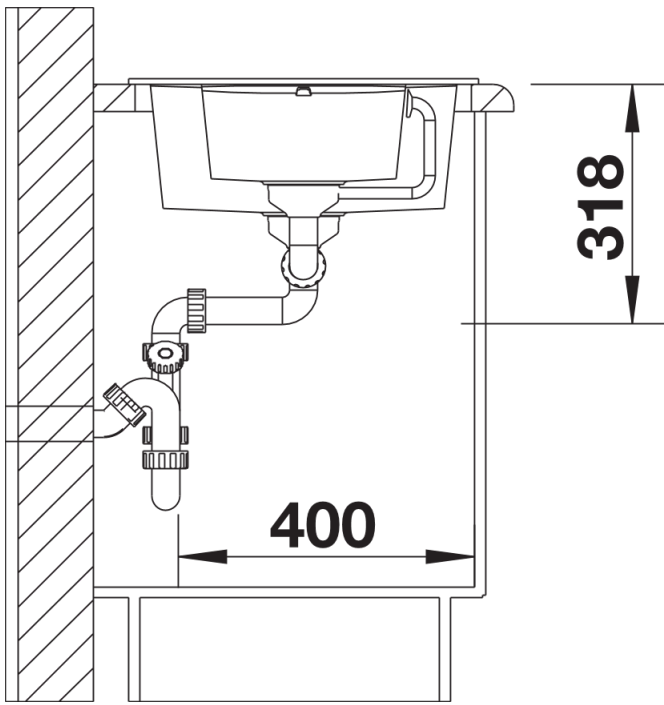

Colours

Available colours:

jasmine
anthracite
white
alu metallic
coffee
tartufo
rock grey
pearl grey
black

SILGRANIT® PuraDur® alu metallic

Planning information

- Cut out size: 760 x 480 x R15
- Universal handing

Scope of supply

- Waste fitting with space-saving pipe, two 3 1/2" basket strainers, pop-up waste for main bowl

Details

Top view

Cut-out

Front view

Side view