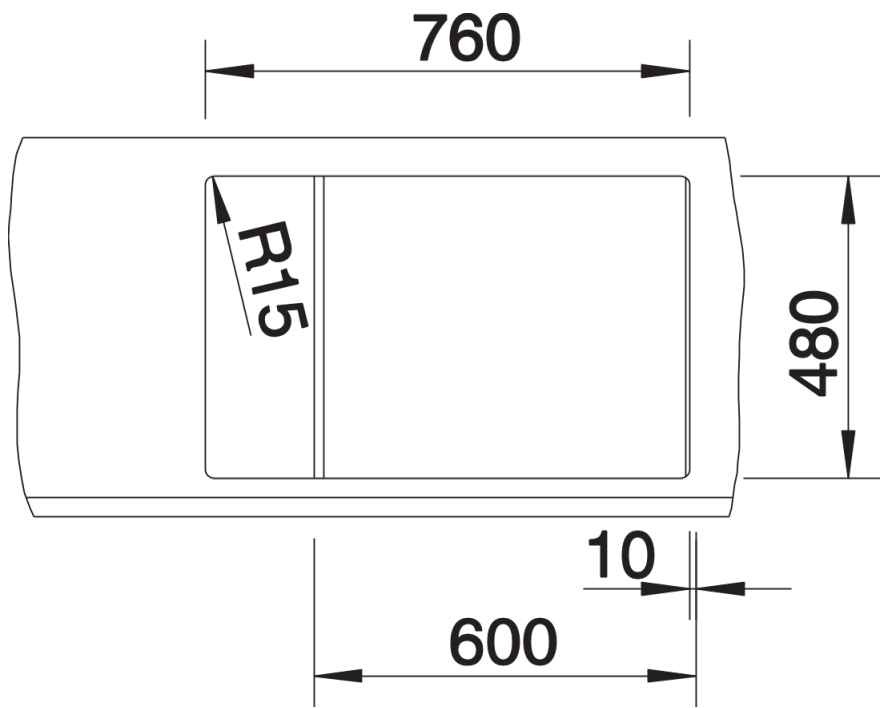

Product information sheet METRA 6 S Compact

Item no. 513473

Benefits

- Modern, straight-lined design
- Attractive line of sinks in the medium price category
- Optimum solution for small kitchens
- The excellent capacity of the bowl provides even more room to do the washing up
- The additional bowl provides a high level of convenience
- Stylish low-profile rim design
- Can be installed either way round and also as under mount sink

Colours

Available colours:

jasmine
anthracite
white
alu metallic
coffee
tartufo
rock grey
pearl grey
black

SILGRANIT® PuraDur® anthracite

Planning information

- Cut out size: 760 x 480 x R15
- Universal handing

Scope of supply

- Waste fitting with space-saving pipe, two 3 1/2" basket strainers, pop-up waste for main bowl

Details

Top view

Cut-out

Front view

Side view