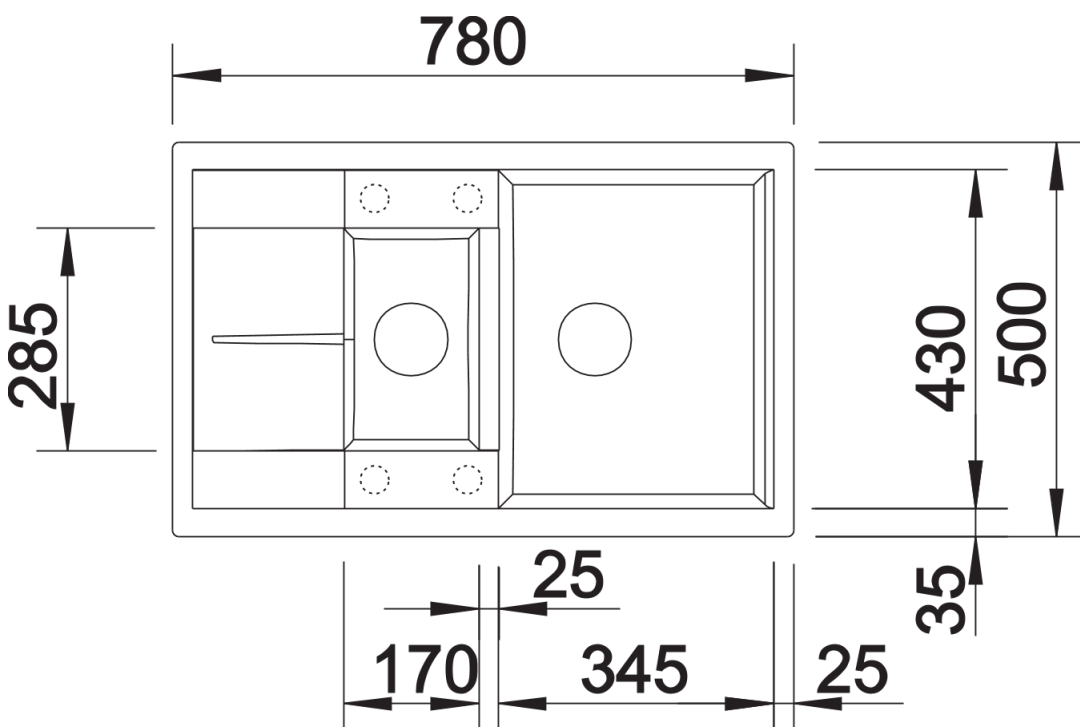

Product information sheet METRA 6 S Compact

Item no. 513473

Benefits

- Modern, straight-lined design
- Attractive line of sinks in the medium price category
- Optimum solution for small kitchens
- The excellent capacity of the bowl provides even more room to do the washing up
- The additional bowl provides a high level of convenience
- Stylish low-profile rim design
- Can be installed either way round and also as under mount sink

Colours

Available colours:

jasmine
anthracite
white
alu metallic
coffee
tartufo
rock grey
pearl grey
black

SILGRANIT® PuraDur® anthracite

Planning information

- Cut out size: 760 x 480 x R15
- Universal handing

Scope of supply

- Waste fitting with space-saving pipe, two 3 1/2" basket strainers, pop-up waste for main bowl

Details

Top view

Cut-out

Front view

Side view