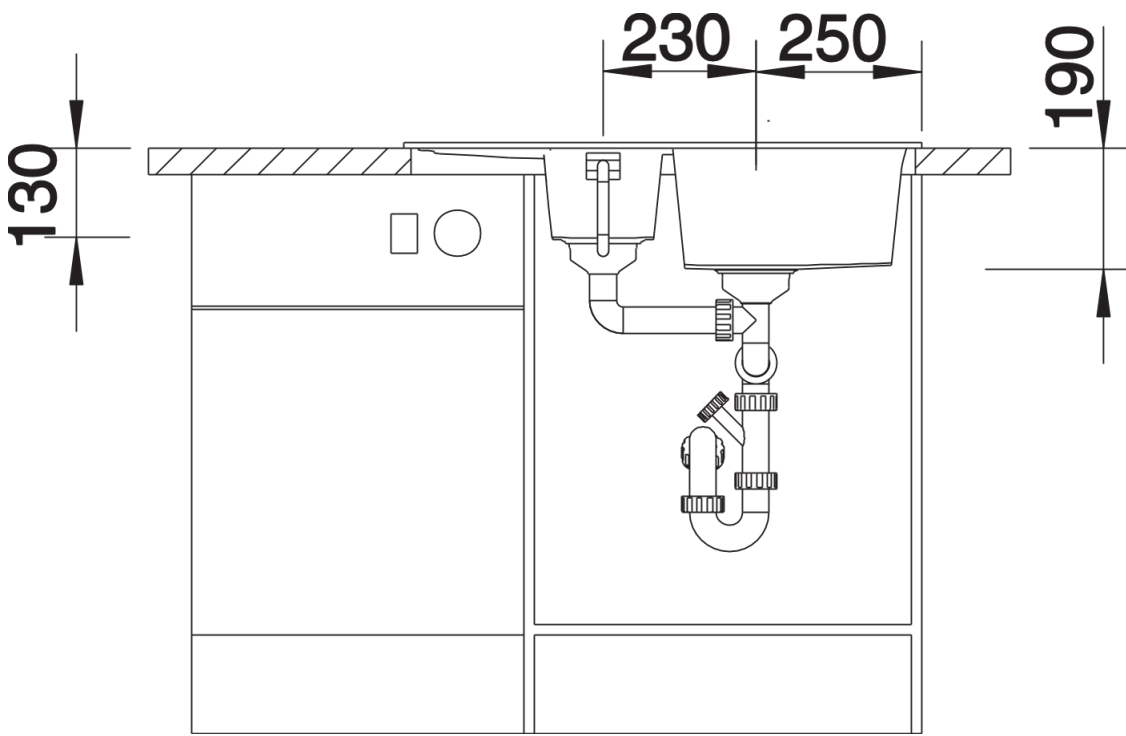

Colours

Available colours:

jasmine
anthracite
white
alu metallic
coffee
tartufo
rock grey
pearl grey
black

SILGRANIT® PuraDur® anthracite

Planning information

- Cut out size: 760 x 480 x R15
- Universal handing

Scope of supply

- Waste fitting with space-saving pipe, two 3 1/2" basket strainers, pop-up waste for main bowl

Details

Top view

Cut-out

Front view

Side view