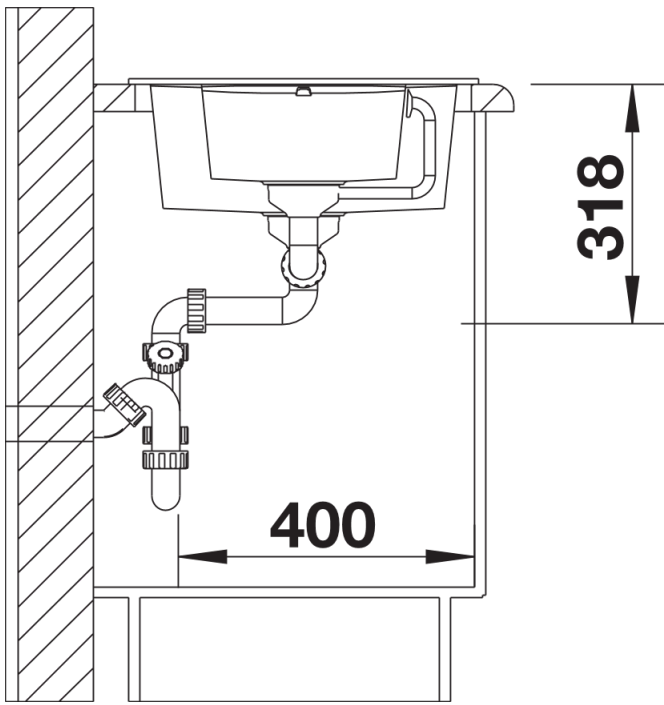

Colours

Available colours:

jasmine
anthracite
white
alu metallic
coffee
tartufo
rock grey
pearl grey
black

SILGRANIT® PuraDur® anthracite

Planning information

- Cut out size: 760 x 480 x R15
- Universal handing

Scope of supply

- Waste fitting with space-saving pipe, two 3 1/2" basket strainers, pop-up waste for main bowl

Details

Top view

Cut-out

Front view

Side view