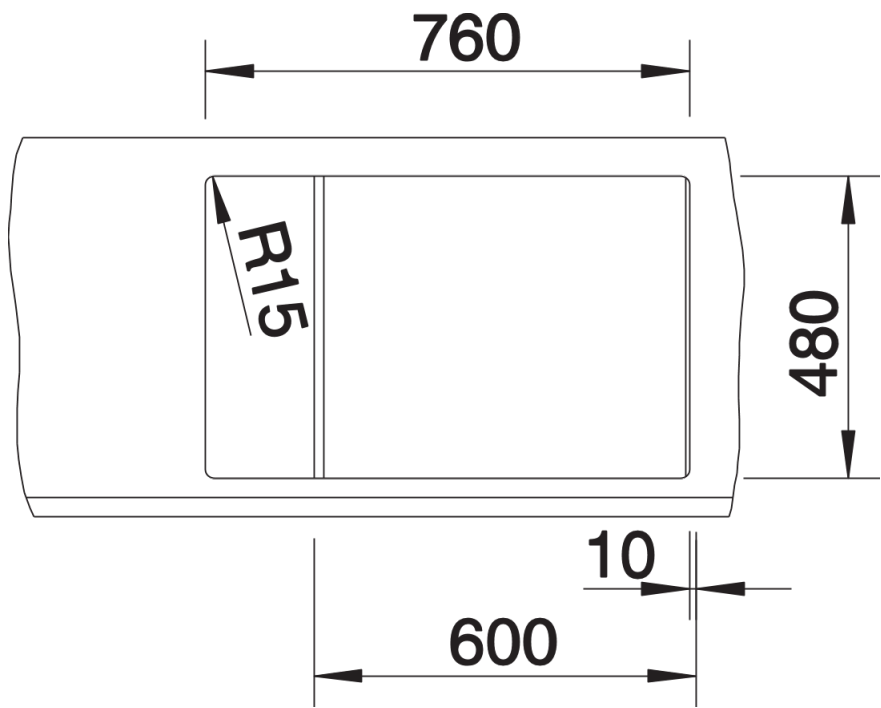

Product information sheet METRA 6 S Compact

Item no. 513469

Benefits

- Modern, straight-lined design
- Attractive line of sinks in the medium price category
- Optimum solution for small kitchens
- The excellent capacity of the bowl provides even more room to do the washing up
- The additional bowl provides a high level of convenience
- Stylish low-profile rim design
- Can be installed either way round and also as under mount sink

Colours

Available colours:

jasmine
anthracite
white
alu metallic
coffee
tartufo
rock grey
pearl grey
black

SILGRANIT® PuraDur® jasmine

Planning information

- Cut out size: 760 x 480 x R15
- Universal handing

Scope of supply

- Waste fitting with space-saving pipe, two 3 1/2" basket strainers, pop-up waste for main bowl

Details

Top view

Cut-out

Front view

Side view