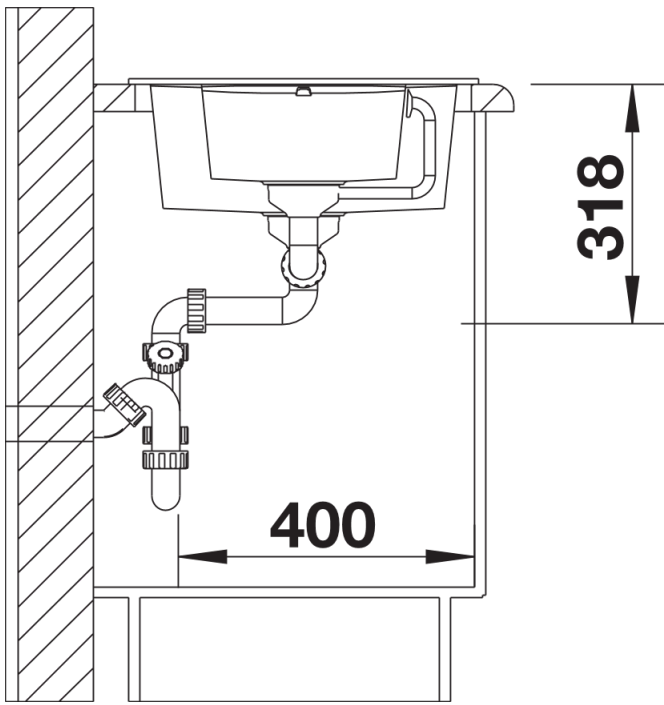

Colours

Available colours:

jasmine
anthracite
white
alu metallic
coffee
tartufo
rock grey
pearl grey
black

SILGRANIT® PuraDur® jasmine

Planning information

- Cut out size: 760 x 480 x R15
- Universal handing

Scope of supply

- Waste fitting with space-saving pipe, two 3 1/2" basket strainers, pop-up waste for main bowl

Details

Top view

Cut-out

Front view

Side view