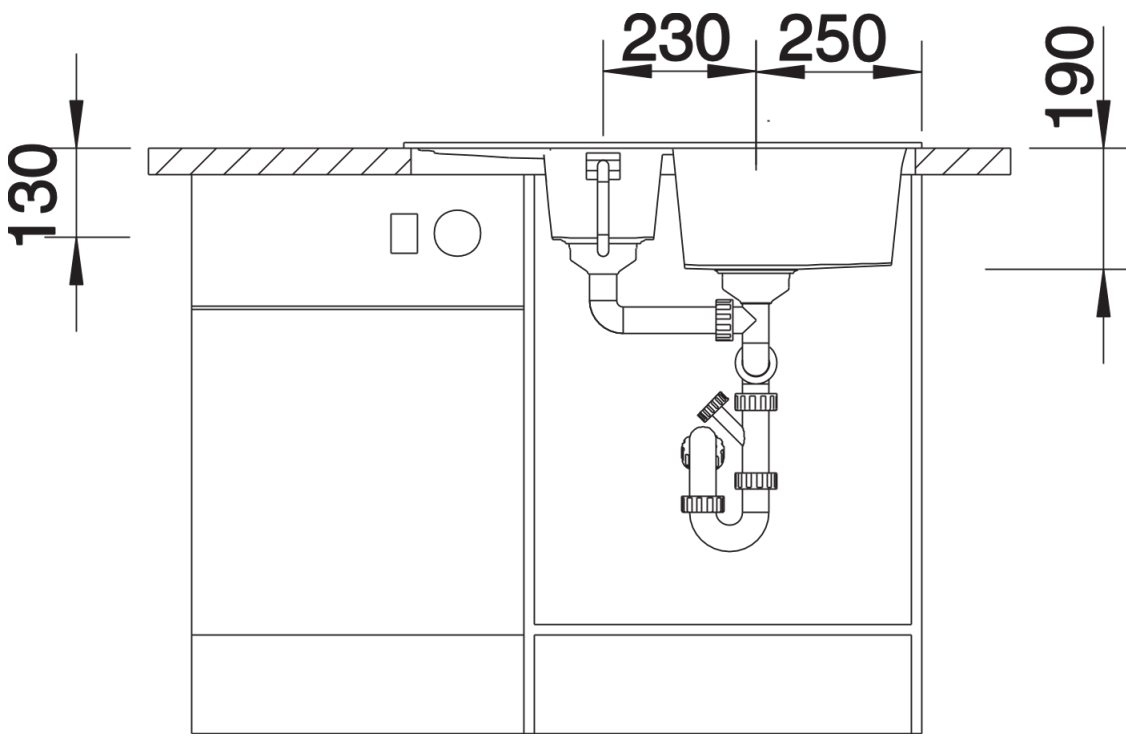

Colours

Available colours:

jasmine
anthracite
white
alu metallic
coffee
tartufo
rock grey
pearl grey
black

SILGRANIT® PuraDur® jasmine

Planning information

- Cut out size: 760 x 480 x R15
- Universal handing

Scope of supply

- Waste fitting with space-saving pipe, two 3 1/2" basket strainers, pop-up waste for main bowl

Details

Top view

Cut-out

Front view

Side view