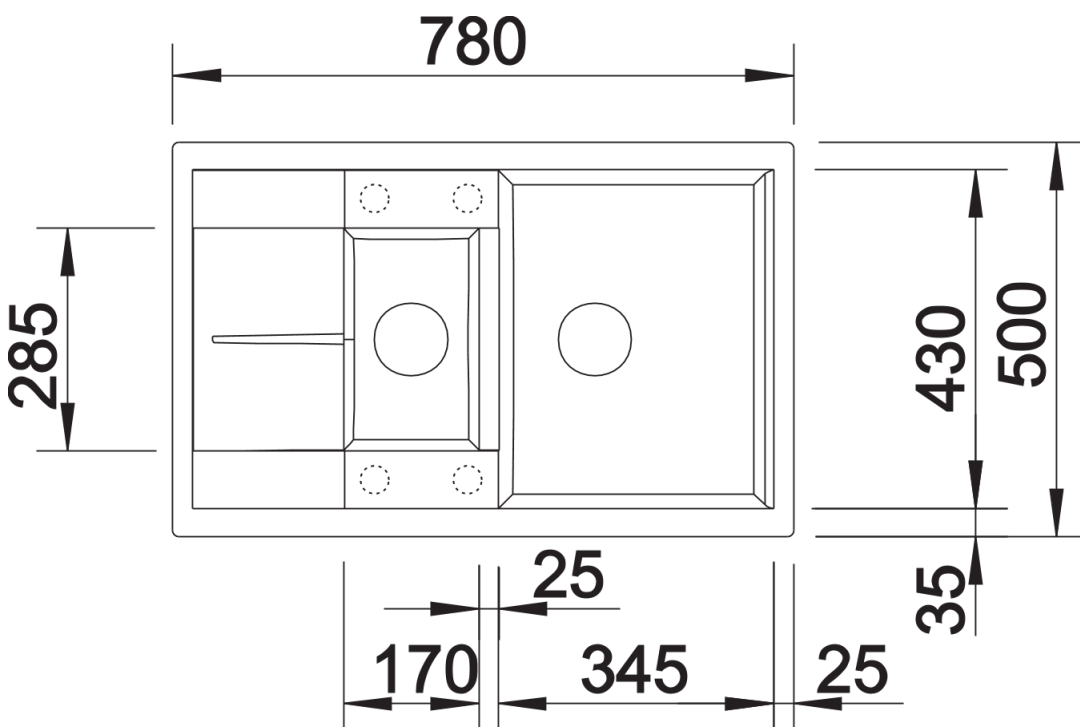

Product information sheet METRA 6 S Compact

Item no. 513469

Benefits

- Modern, straight-lined design
- Attractive line of sinks in the medium price category
- Optimum solution for small kitchens
- The excellent capacity of the bowl provides even more room to do the washing up
- The additional bowl provides a high level of convenience
- Stylish low-profile rim design
- Can be installed either way round and also as under mount sink

Colours

Available colours:

jasmine
anthracite
white
alu metallic
coffee
tartufo
rock grey
pearl grey
black

SILGRANIT® PuraDur® jasmine

Planning information

- Cut out size: 760 x 480 x R15
- Universal handing

Scope of supply

- Waste fitting with space-saving pipe, two 3 1/2" basket strainers, pop-up waste for main bowl

Details

Top view

Cut-out

Front view

Side view