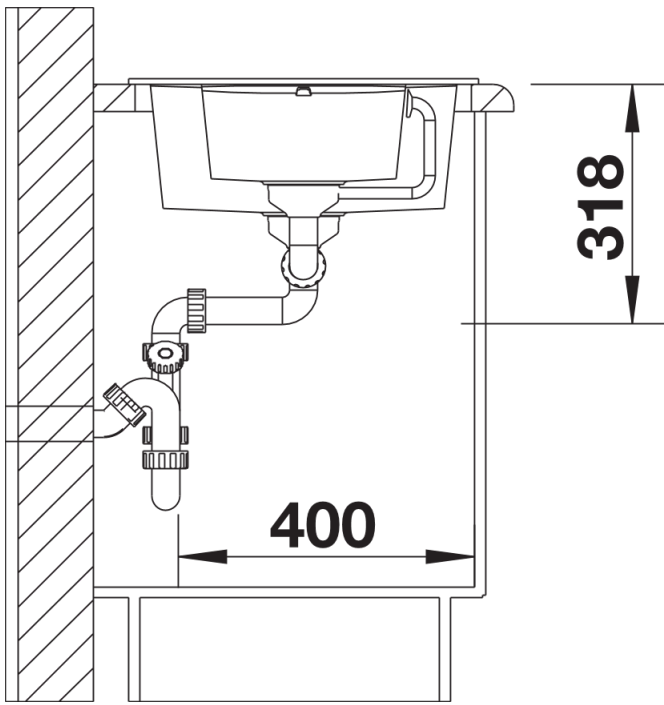

Colours

Available colours:

jasmine
anthracite
white
alu metallic
coffee
tartufo
rock grey
pearl grey
black

SILGRANIT® PuraDur® white

Planning information

- Cut out size: 760 x 480 x R15
- Universal handing

Scope of supply

- Waste fitting with space-saving pipe, two 3 1/2" basket strainers, pop-up waste for main bowl

Details

Top view

Cut-out

Front view

Side view