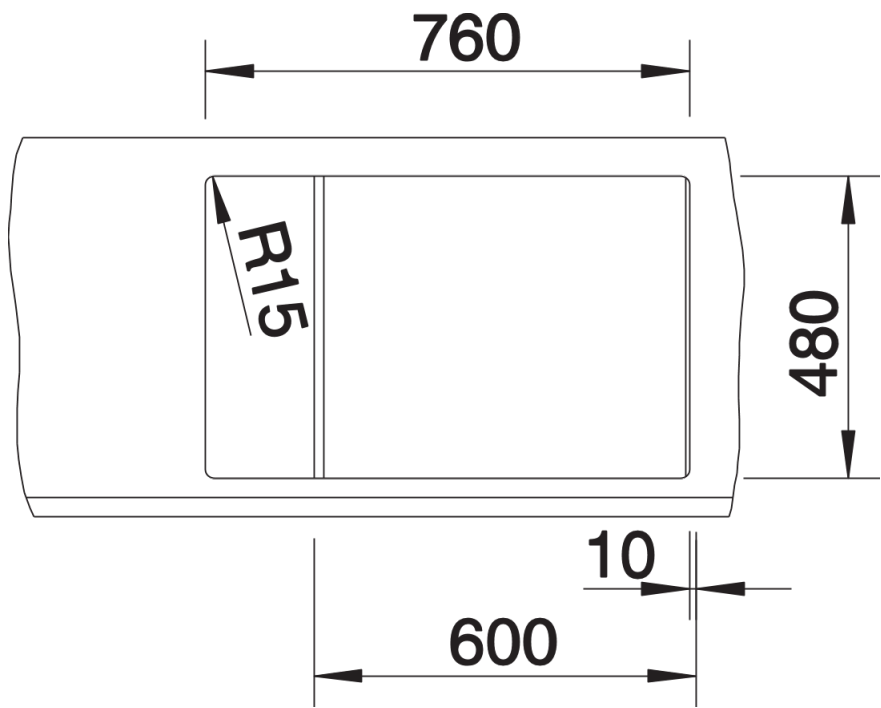

Product information sheet METRA 6 S Compact

Item no. 513468

Benefits

- Modern, straight-lined design
- Attractive line of sinks in the medium price category
- Optimum solution for small kitchens
- The excellent capacity of the bowl provides even more room to do the washing up
- The additional bowl provides a high level of convenience
- Stylish low-profile rim design
- Can be installed either way round and also as under mount sink

Colours

Available colours:

jasmine
anthracite
white
alu metallic
coffee
tartufo
rock grey
pearl grey
black

SILGRANIT® PuraDur® white

Planning information

- Cut out size: 760 x 480 x R15
- Universal handing

Scope of supply

- Waste fitting with space-saving pipe, two 3 1/2" basket strainers, pop-up waste for main bowl

Details

Top view

Cut-out

Front view

Side view