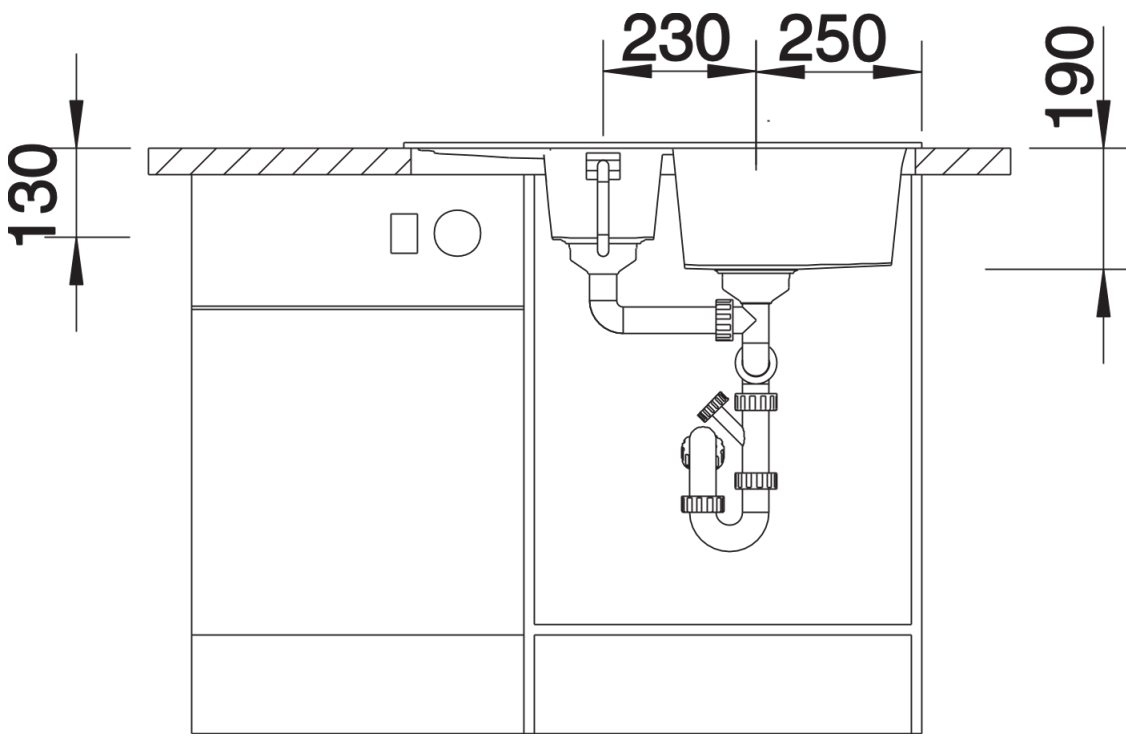

Colours

Available colours:

jasmine
anthracite
white
alu metallic
coffee
tartufo
rock grey
pearl grey
black

SILGRANIT® PuraDur® white

Planning information

- Cut out size: 760 x 480 x R15
- Universal handing

Scope of supply

- Waste fitting with space-saving pipe, two 3 1/2" basket strainers, pop-up waste for main bowl

Details

Top view

Cut-out

Front view

Side view