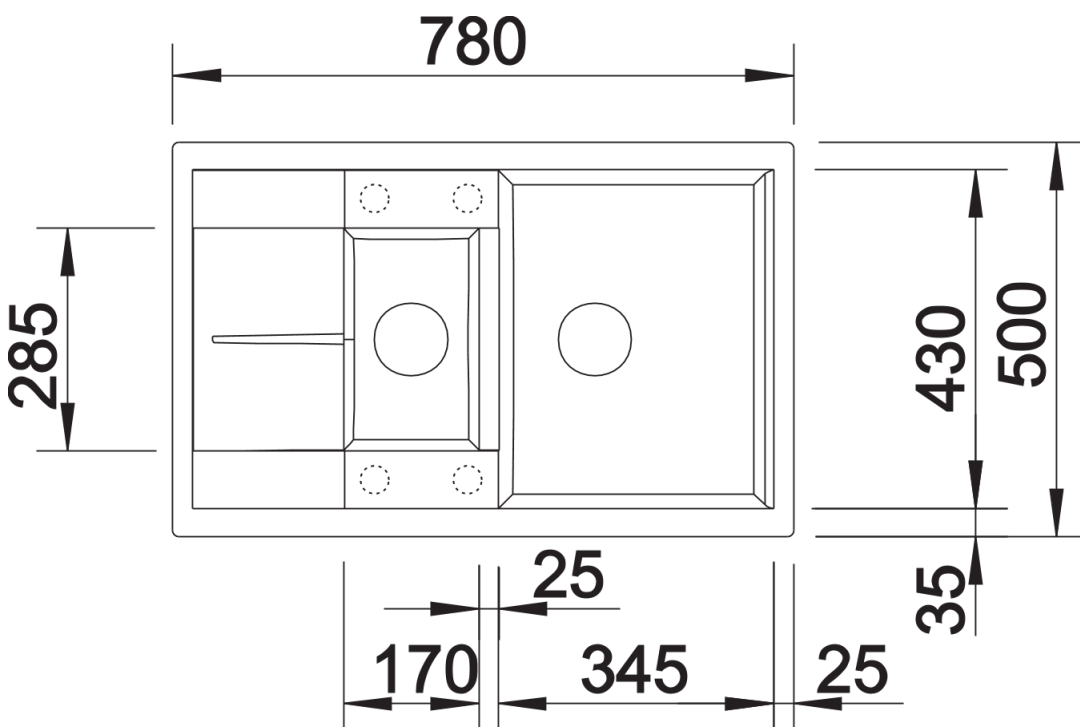

Product information sheet METRA 6 S Compact

Item no. 513468

Benefits

- Modern, straight-lined design
- Attractive line of sinks in the medium price category
- Optimum solution for small kitchens
- The excellent capacity of the bowl provides even more room to do the washing up
- The additional bowl provides a high level of convenience
- Stylish low-profile rim design
- Can be installed either way round and also as under mount sink

Colours

Available colours:

jasmine
anthracite
white
alu metallic
coffee
tartufo
rock grey
pearl grey
black

SILGRANIT® PuraDur® white

Planning information

- Cut out size: 760 x 480 x R15
- Universal handing

Scope of supply

- Waste fitting with space-saving pipe, two 3 1/2" basket strainers, pop-up waste for main bowl

Details

Top view

Cut-out

Front view

Side view