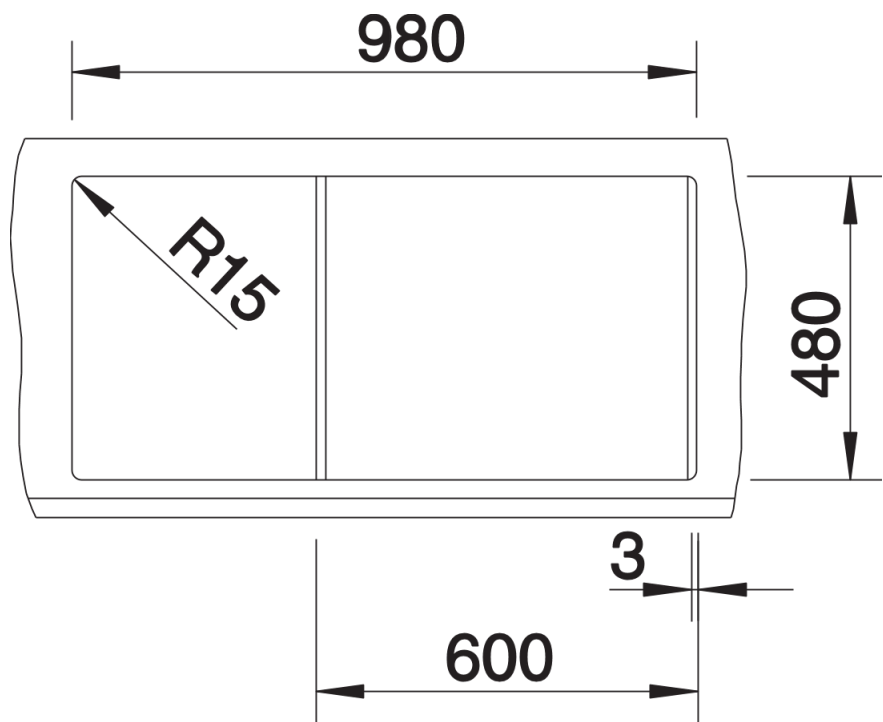

## Planning information

---

- Cut out size: 980 x 480 x R15
- Universal handing

## Scope of supply

---

- stainless steel colander, Waste fitting with space-saving pipe, two 3 1/2" basket strainers, pop-up waste for main bowl

## Details

---

Top view

Cut-out

Front view

Side view