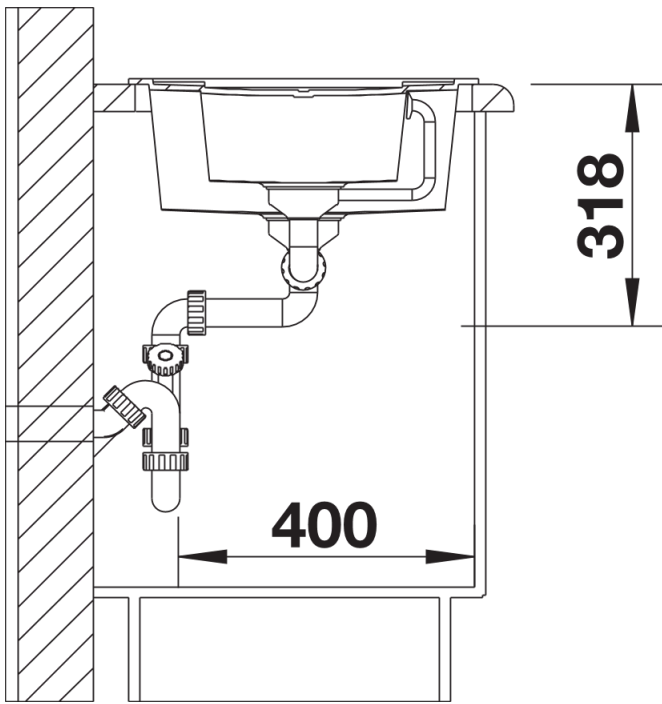

## Planning information

---

- Cut out size: 980 x 480 x R15
- Universal handing

## Scope of supply

---

- stainless steel colander, Waste fitting with space-saving pipe, two 3 1/2" basket strainers, pop-up waste for main bowl

## Details

---

Top view

Cut-out

Front view

Side view