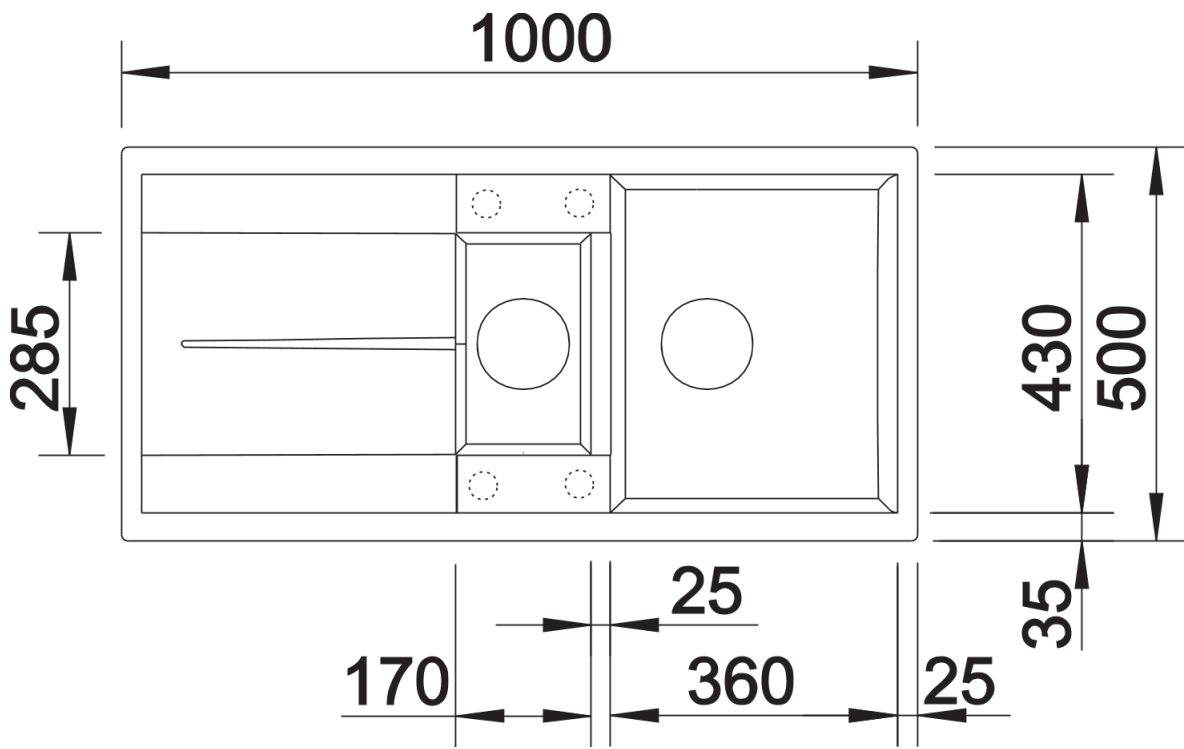

## Planning information

---

- Cut out size: 980 x 480 x R15
- Universal handing

## Scope of supply

---

- stainless steel colander, Waste fitting with space-saving pipe, two 3 1/2" basket strainers, pop-up waste for main bowl

## Details

---

Top view

Cut-out

Front view

Side view