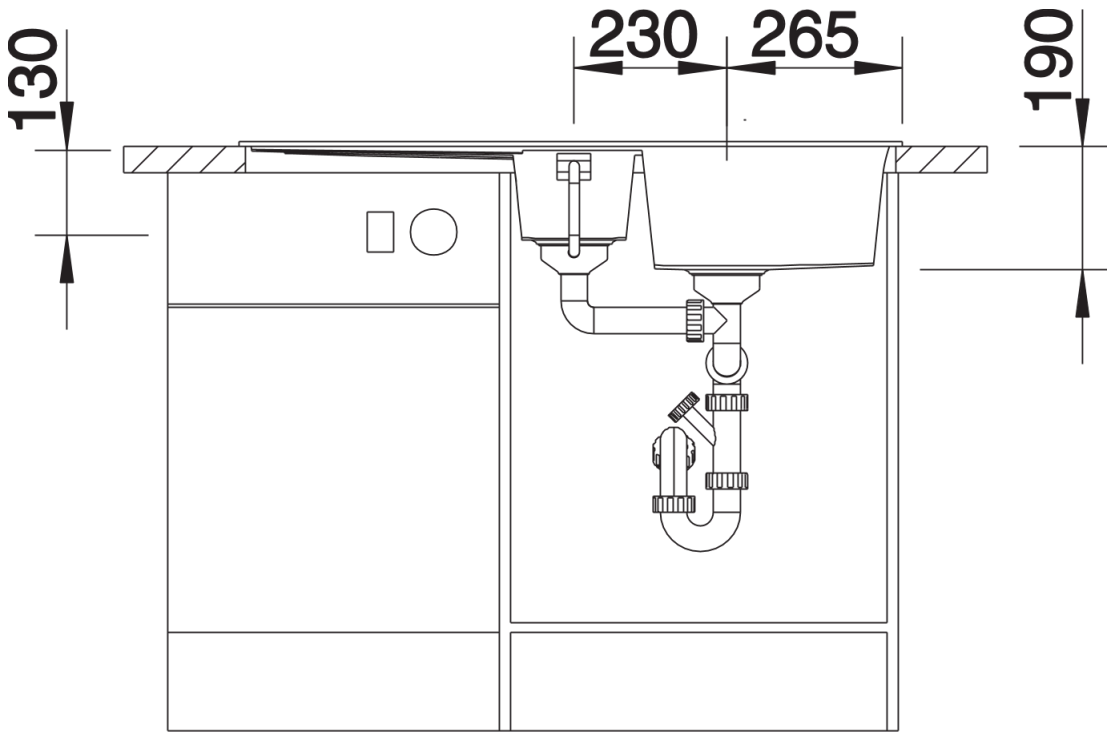

## Planning information

---

- Cut out size: 980 x 480 x R15
- Universal handing

## Scope of supply

---

- stainless steel colander, Waste fitting with space-saving pipe, two 3 1/2" basket strainers, pop-up waste for main bowl

## Details

---

Top view

Cut-out

Front view

Side view