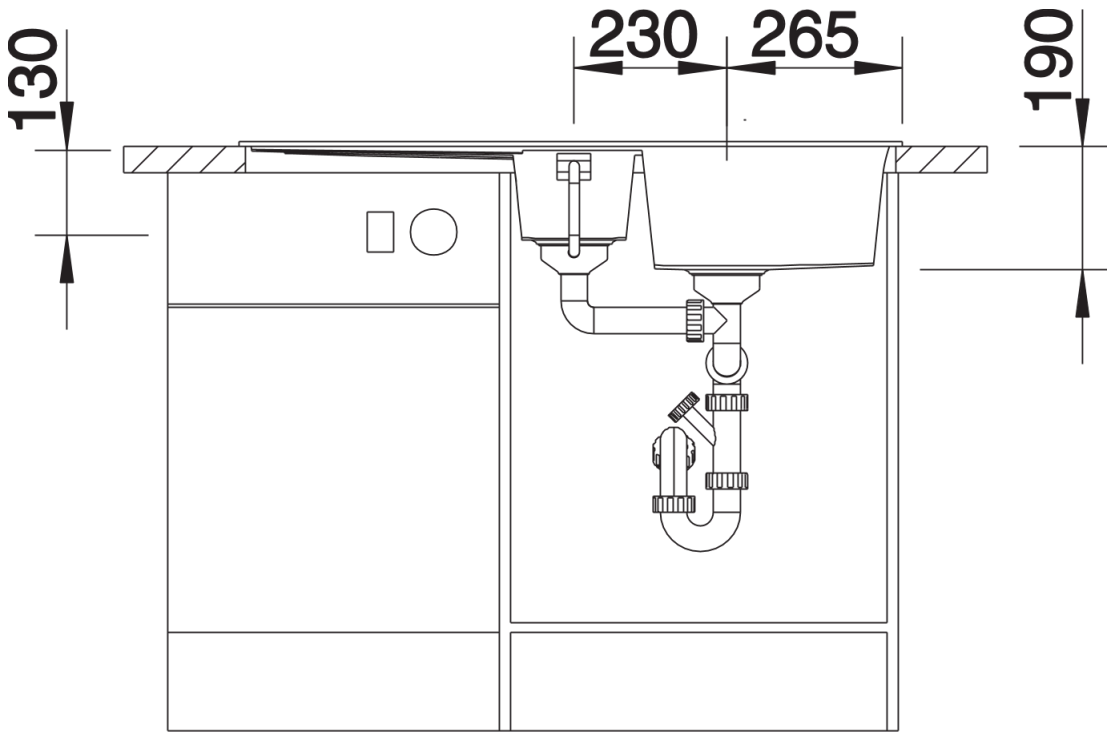

Product information sheet METRA 6 S

Item no. 513047

Benefits

- Young, straight-lined design
- The unsurpassed capacity of the bowl provides even more room to do the washing up
- The additional bowl provides a high degree of comfort
- Spacious draining area provides a high degree of comfort
- Aesthetic low-profile rim design
- Can be installed reversibly and also as under mount sink

Colours

SILGRANIT® PuraDur® jasmine

Available colours:

white
jasmine
anthracite
alu metallic
coffee
tartufo
rock grey
pearl grey
black

Planning information

- Cut out size: 980 x 480 x R15
- Universal handing

Scope of supply

- stainless steel colander, Waste fitting with space-saving pipe, two 3 1/2" basket strainers, pop-up waste for main bowl

Details

Top view

Cut-out

Front view

Side view