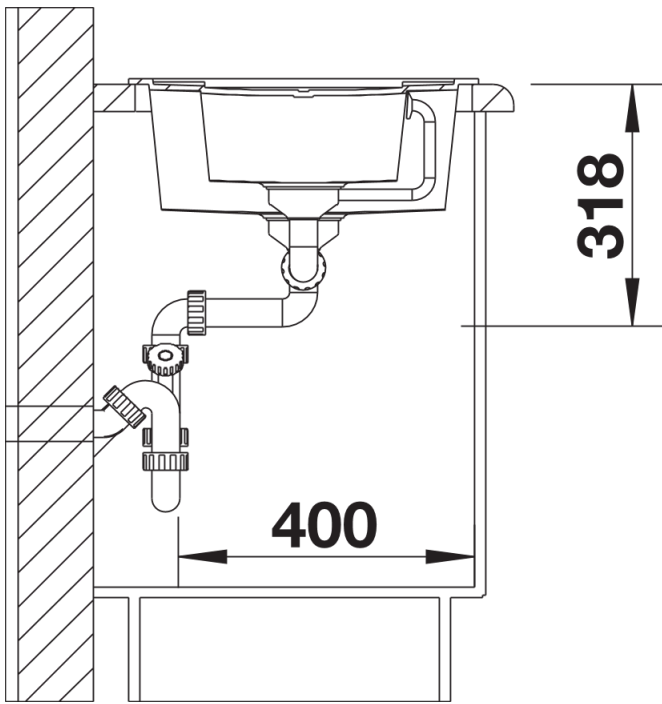

Product information sheet METRA 6 S

Item no. 513047

Benefits

- Young, straight-lined design
- The unsurpassed capacity of the bowl provides even more room to do the washing up
- The additional bowl provides a high degree of comfort
- Spacious draining area provides a high degree of comfort
- Aesthetic low-profile rim design
- Can be installed reversibly and also as under mount sink

Colours

SILGRANIT® PuraDur® jasmine

Available colours:

white
jasmine
anthracite
alu metallic
coffee
tartufo
rock grey
pearl grey
black

Planning information

- Cut out size: 980 x 480 x R15
- Universal handing

Scope of supply

- stainless steel colander, Waste fitting with space-saving pipe, two 3 1/2" basket strainers, pop-up waste for main bowl

Details

Top view

Cut-out

Front view

Side view