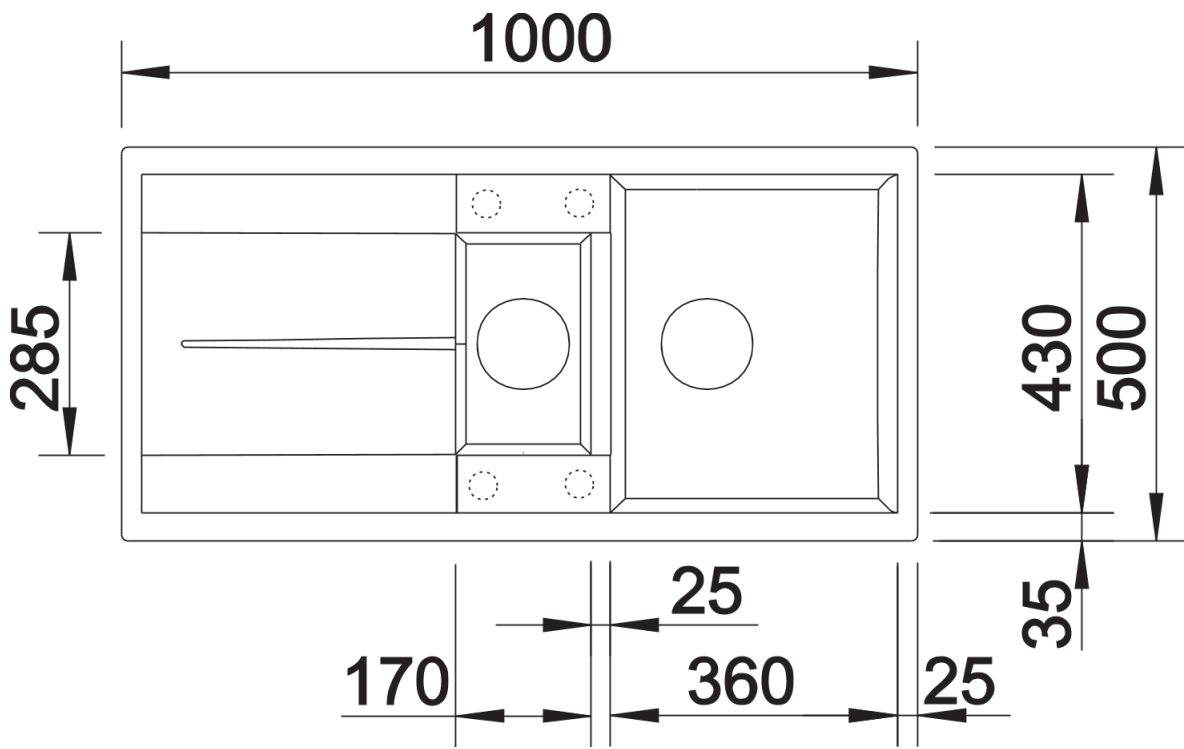

Product information sheet METRA 6 S

Item no. 513047

Benefits

- Young, straight-lined design
- The unsurpassed capacity of the bowl provides even more room to do the washing up
- The additional bowl provides a high degree of comfort
- Spacious draining area provides a high degree of comfort
- Aesthetic low-profile rim design
- Can be installed reversibly and also as under mount sink

Colours

SILGRANIT® PuraDur® jasmine

Available colours:

white
jasmine
anthracite
alu metallic
coffee
tartufo
rock grey
pearl grey
black

Planning information

- Cut out size: 980 x 480 x R15
- Universal handing

Scope of supply

- stainless steel colander, Waste fitting with space-saving pipe, two 3 1/2" basket strainers, pop-up waste for main bowl

Details

Top view

Cut-out

Front view

Side view