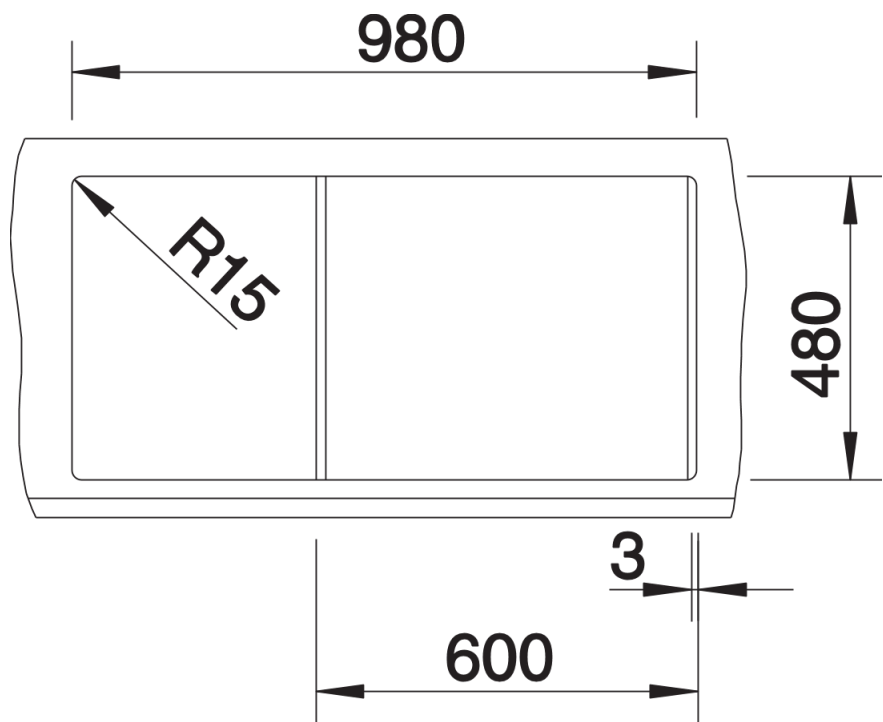

Product information sheet METRA 6 S

Item no. 513047

Benefits

- Young, straight-lined design
- The unsurpassed capacity of the bowl provides even more room to do the washing up
- The additional bowl provides a high degree of comfort
- Spacious draining area provides a high degree of comfort
- Aesthetic low-profile rim design
- Can be installed reversibly and also as under mount sink

Colours

SILGRANIT® PuraDur® jasmine

Available colours:

white
jasmine
anthracite
alu metallic
coffee
tartufo
rock grey
pearl grey
black

Planning information

- Cut out size: 980 x 480 x R15
- Universal handing

Scope of supply

- stainless steel colander, Waste fitting with space-saving pipe, two 3 1/2" basket strainers, pop-up waste for main bowl

Details

Top view

Cut-out

Front view

Side view