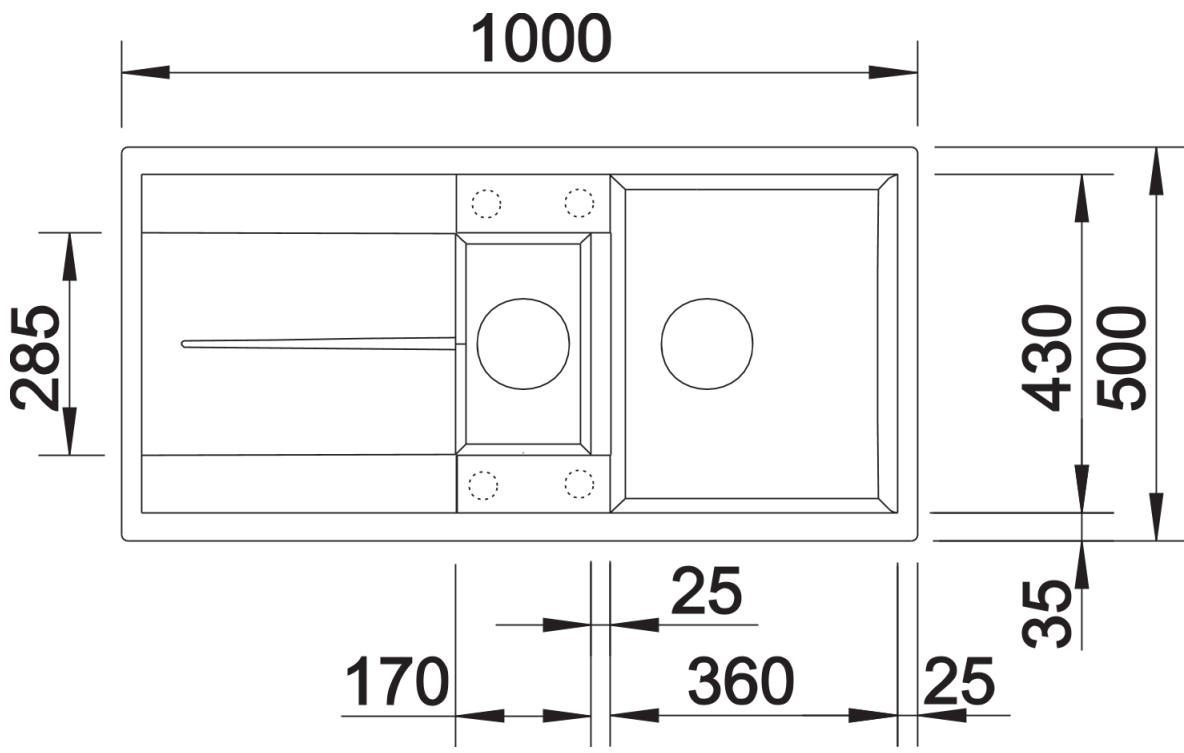

Product information sheet METRA 6 S

Item no. 513046

Benefits

- Young, straight-lined design
- The unsurpassed capacity of the bowl provides even more room to do the washing up
- The additional bowl provides a high degree of comfort
- Spacious draining area provides a high degree of comfort
- Aesthetic low-profile rim design
- Can be installed reversibly and also as under mount sink

Colours

SILGRANIT® PuraDur® white

Available colours:

- white
- jasmine
- anthracite
- alu metallic
- coffee
- tartufo
- rock grey
- pearl grey
- black

Planning information

- Cut out size: 980 x 480 x R15
- Universal handing

Scope of supply

- stainless steel colander, Waste fitting with space-saving pipe, two 3 1/2" basket strainers, pop-up waste for main bowl

Details

Top view

Cut-out

Front view

Side view