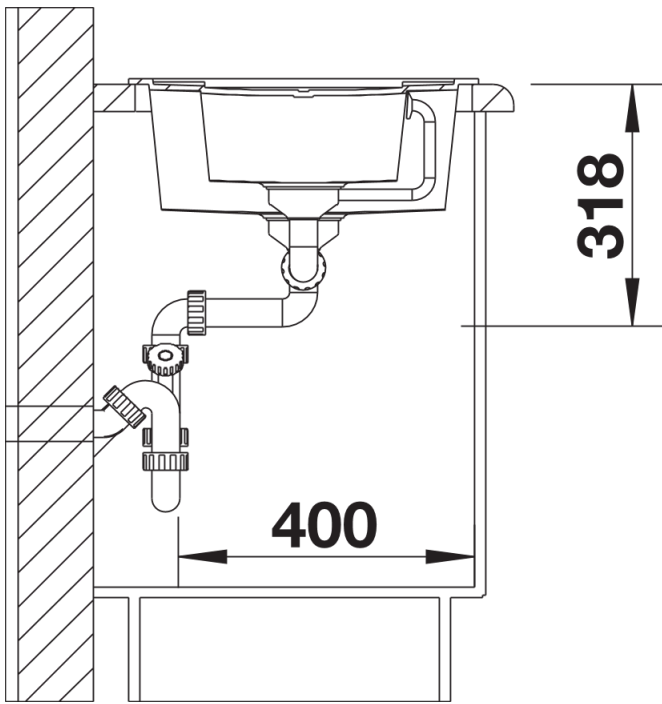

Product information sheet METRA 6 S

Item no. 513046

Benefits

- Young, straight-lined design
- The unsurpassed capacity of the bowl provides even more room to do the washing up
- The additional bowl provides a high degree of comfort
- Spacious draining area provides a high degree of comfort
- Aesthetic low-profile rim design
- Can be installed reversibly and also as under mount sink

Colours

SILGRANIT® PuraDur® white

Available colours:

- white
- jasmine
- anthracite
- alu metallic
- coffee
- tartufo
- rock grey
- pearl grey
- black

Planning information

- Cut out size: 980 x 480 x R15
- Universal handing

Scope of supply

- stainless steel colander, Waste fitting with space-saving pipe, two 3 1/2" basket strainers, pop-up waste for main bowl

Details

Top view

Cut-out

Front view

Side view