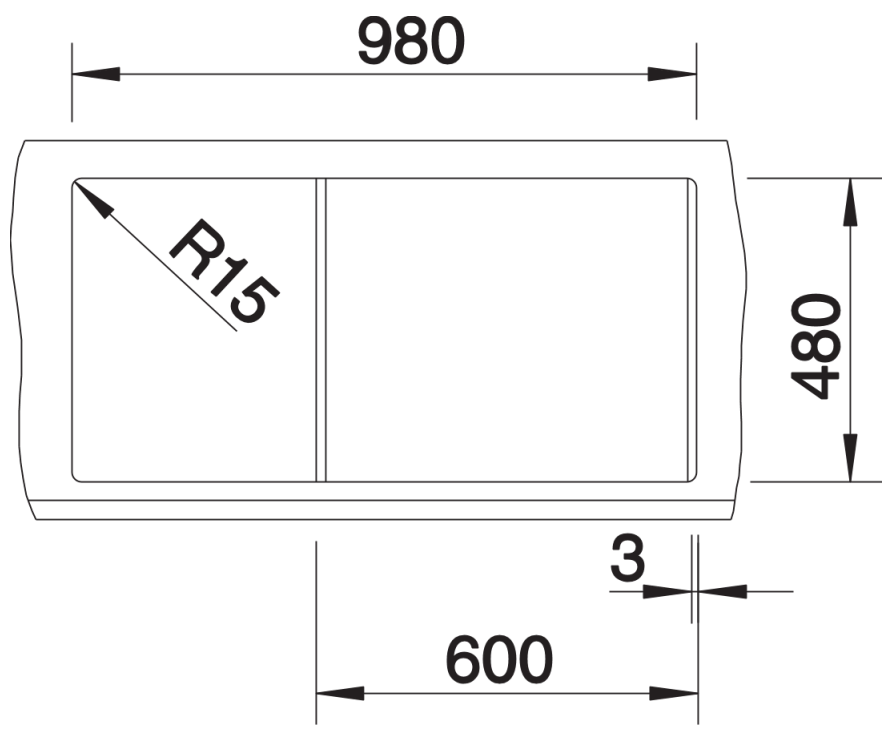

Product information sheet METRA 6 S

Item no. 513046

Benefits

- Young, straight-lined design
- The unsurpassed capacity of the bowl provides even more room to do the washing up
- The additional bowl provides a high degree of comfort
- Spacious draining area provides a high degree of comfort
- Aesthetic low-profile rim design
- Can be installed reversibly and also as under mount sink

Colours

SILGRANIT® PuraDur® white

Available colours:

- white
- jasmine
- anthracite
- alu metallic
- coffee
- tartufo
- rock grey
- pearl grey
- black

Planning information

- Cut out size: 980 x 480 x R15
- Universal handing

Scope of supply

- stainless steel colander, Waste fitting with space-saving pipe, two 3 1/2" basket strainers, pop-up waste for main bowl

Details

Top view

Cut-out

Front view

Side view