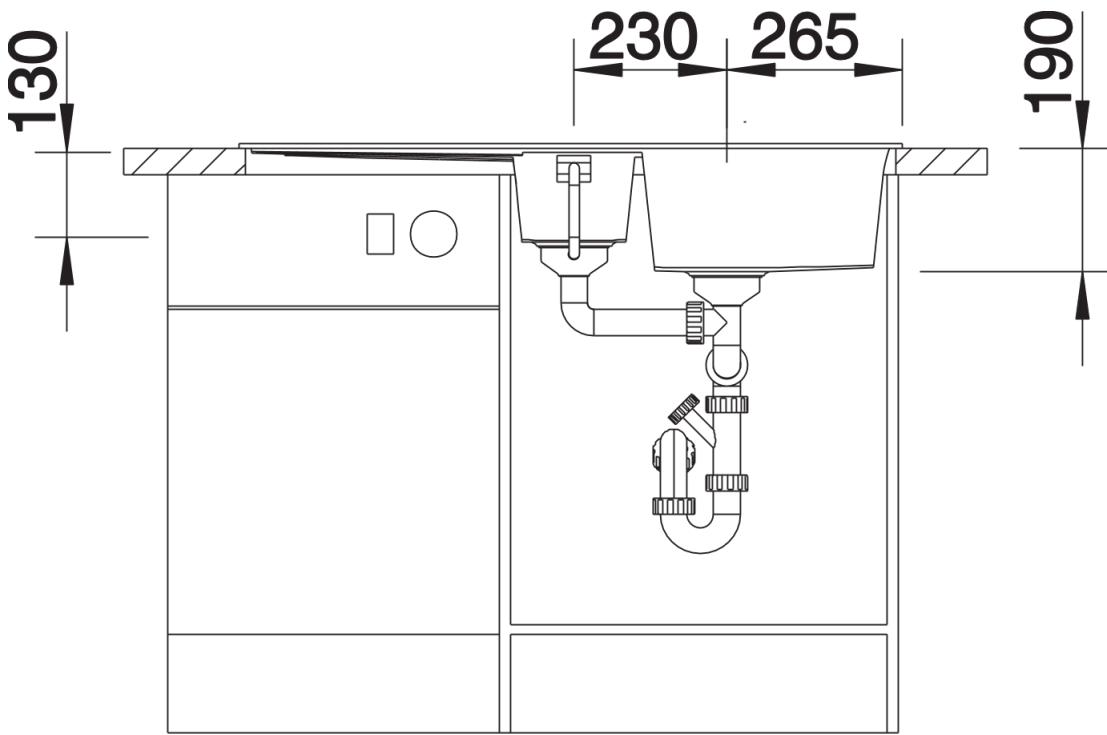

Product information sheet METRA 6 S

Item no. 513046

Benefits

- Young, straight-lined design
- The unsurpassed capacity of the bowl provides even more room to do the washing up
- The additional bowl provides a high degree of comfort
- Spacious draining area provides a high degree of comfort
- Aesthetic low-profile rim design
- Can be installed reversibly and also as under mount sink

Colours

SILGRANIT® PuraDur® white

Available colours:

- white
- jasmine
- anthracite
- alu metallic
- coffee
- tartufo
- rock grey
- pearl grey
- black

Planning information

- Cut out size: 980 x 480 x R15
- Universal handing

Scope of supply

- stainless steel colander, Waste fitting with space-saving pipe, two 3 1/2" basket strainers, pop-up waste for main bowl

Details

Top view

Cut-out

Front view

Side view