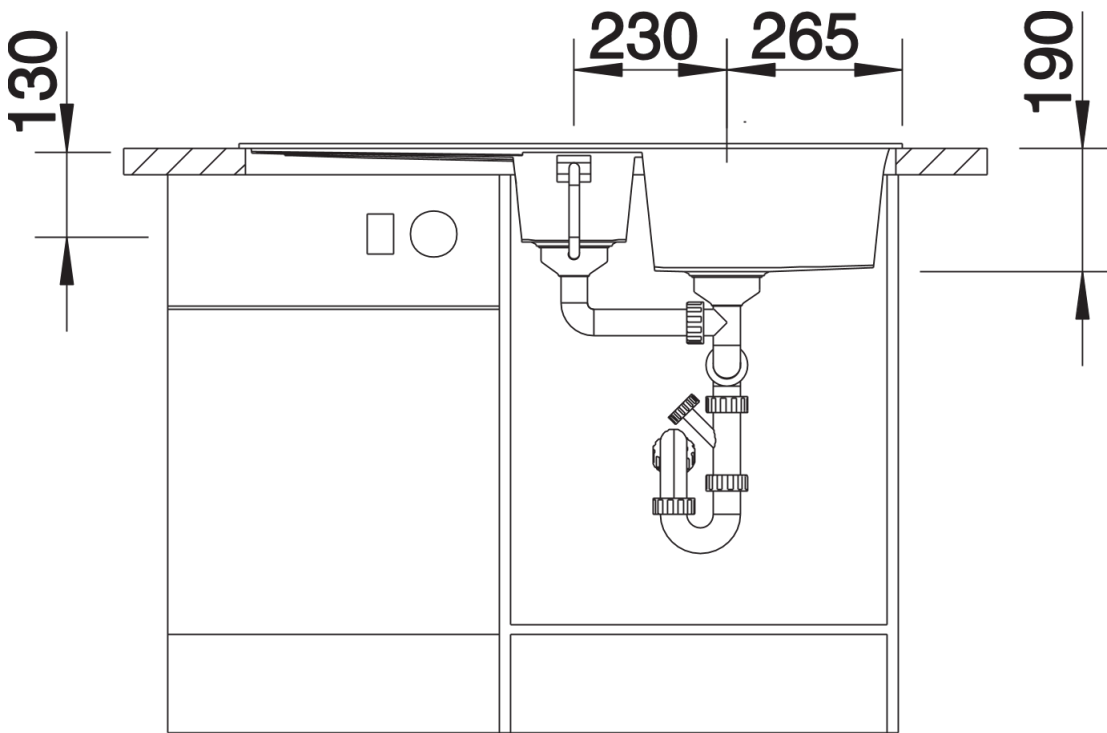

## Planning information

---

- Cut out size: 980 x 480 x R15
- Universal handing

## Scope of supply

---

- stainless steel colander, Waste fitting with space-saving pipe, two 3 1/2" basket strainers, pop-up waste for main bowl

## Details

---

Top view

Cut-out

Front view

Side view