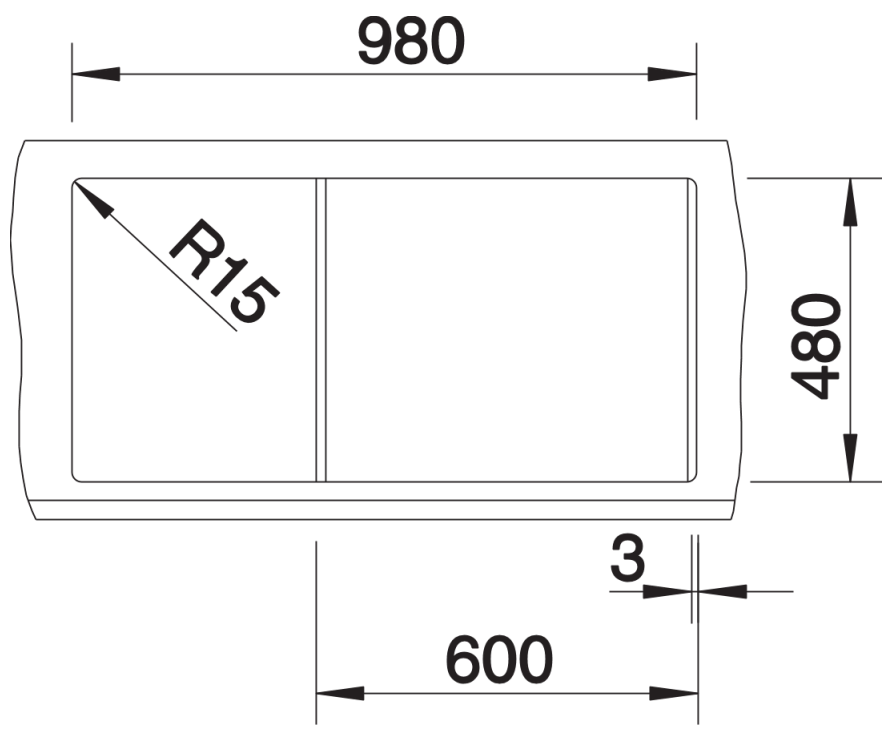

## Planning information

---

- Cut out size: 980 x 480 x R15
- Universal handing

## Scope of supply

---

- stainless steel colander, Waste fitting with space-saving pipe, two 3 1/2" basket strainers, pop-up waste for main bowl

## Details

---

Top view

Cut-out

Front view

Side view