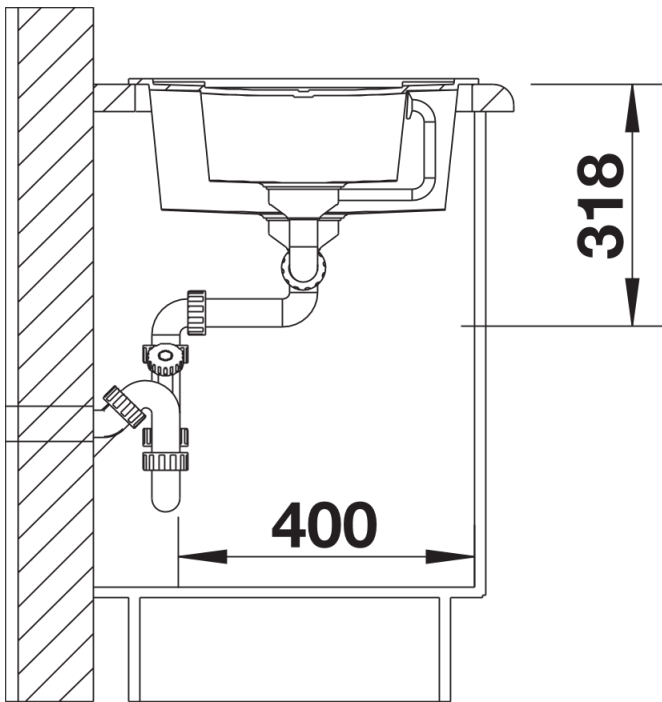

## Planning information

---

- Cut out size: 980 x 480 x R15
- Universal handing

## Scope of supply

---

- stainless steel colander, Waste fitting with space-saving pipe, two 3 1/2" basket strainers, pop-up waste for main bowl

## Details

---

Top view

Cut-out

Front view

Side view