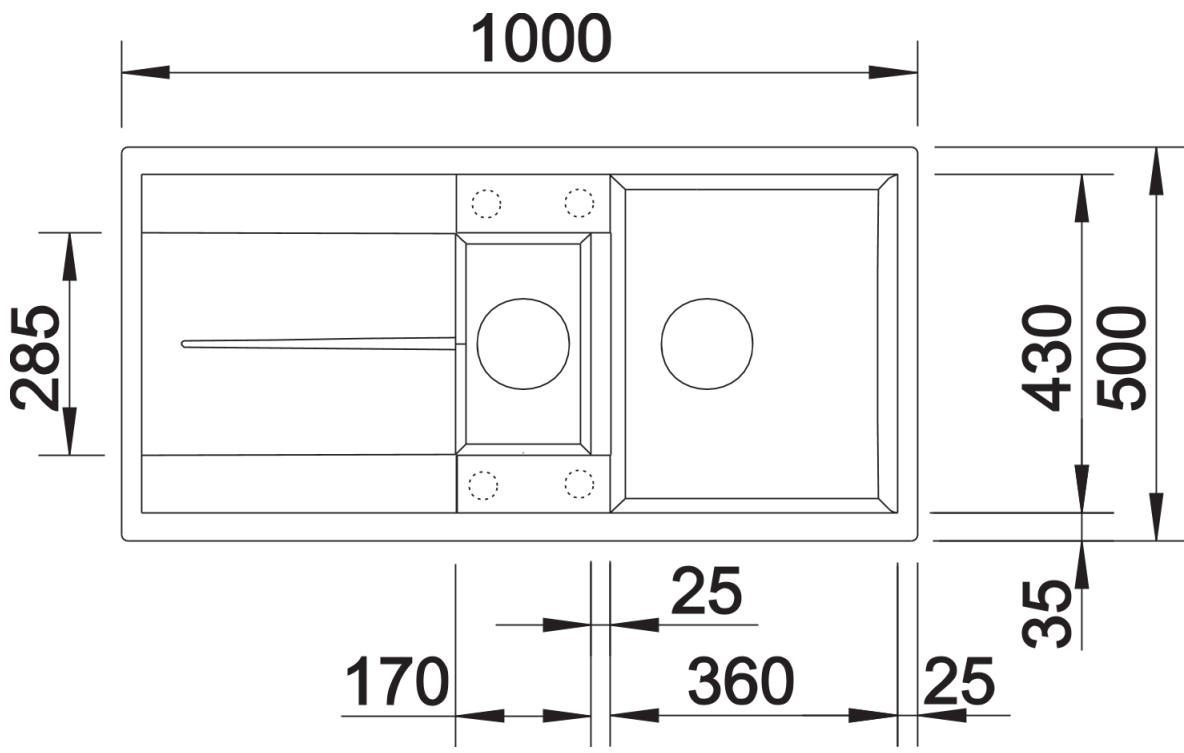

## Planning information

---

- Cut out size: 980 x 480 x R15
- Universal handing

## Scope of supply

---

- stainless steel colander, Waste fitting with space-saving pipe, two 3 1/2" basket strainers, pop-up waste for main bowl

## Details

---

Top view

Cut-out

Front view

Side view