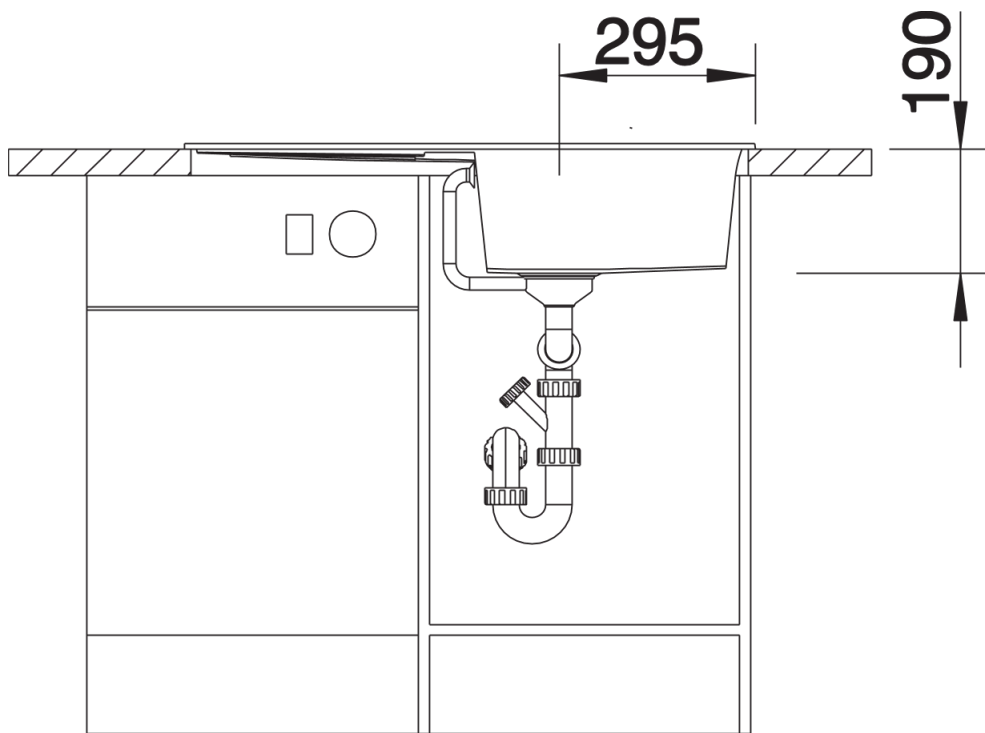

Product information sheet METRA 5 S

Item no. 513044

Benefits

- Young, straight-lined design
- The particularly spacious bowl provides an unsurpassed amount of room
- Spacious draining area provides a high degree of comfort
- Aesthetic low profile rim design

Colours

SILGRANIT® PuraDur® anthracite

Available colours:

alu metallic
white
jasmine
anthracite
coffee
tartufo
rock grey
pearl grey
black

Planning information

- Cut out size: 840 x 480 x R15
- Universal handing

Scope of supply

- Waste fitting with space-saving pipe, 3 1/2" pop-up waste

Details

Top view

Cut-out

Front view

Side view