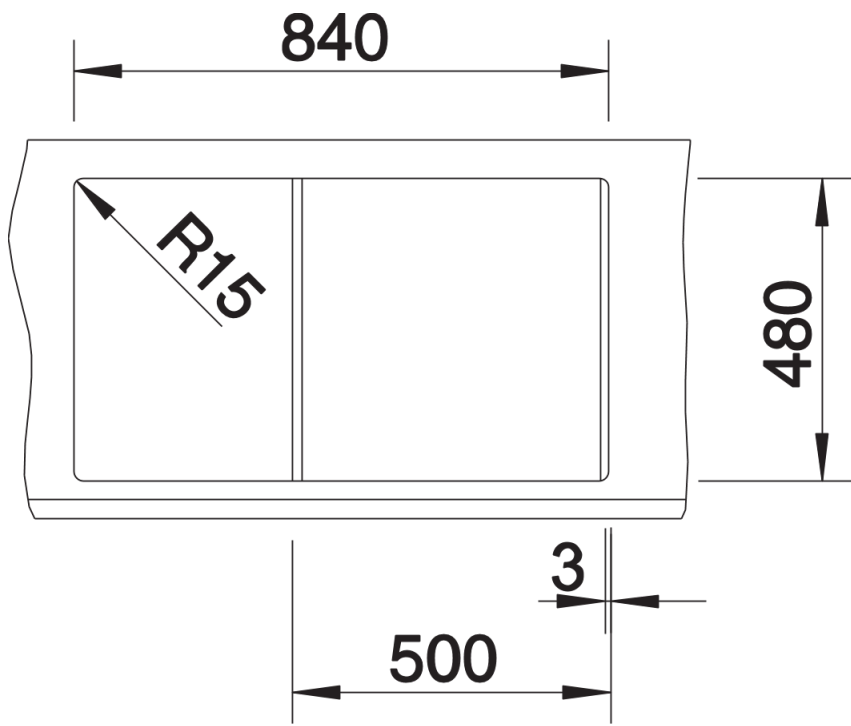

Product information sheet METRA 5 S

Item no. 513044

Benefits

- Young, straight-lined design
- The particularly spacious bowl provides an unsurpassed amount of room
- Spacious draining area provides a high degree of comfort
- Aesthetic low profile rim design

Colours

SILGRANIT® PuraDur® anthracite

Available colours:

alu metallic
white
jasmine
anthracite
coffee
tartufo
rock grey
pearl grey
black

Planning information

- Cut out size: 840 x 480 x R15
- Universal handing

Scope of supply

- Waste fitting with space-saving pipe, 3 1/2" pop-up waste

Details

Top view

Cut-out

Front view

Side view