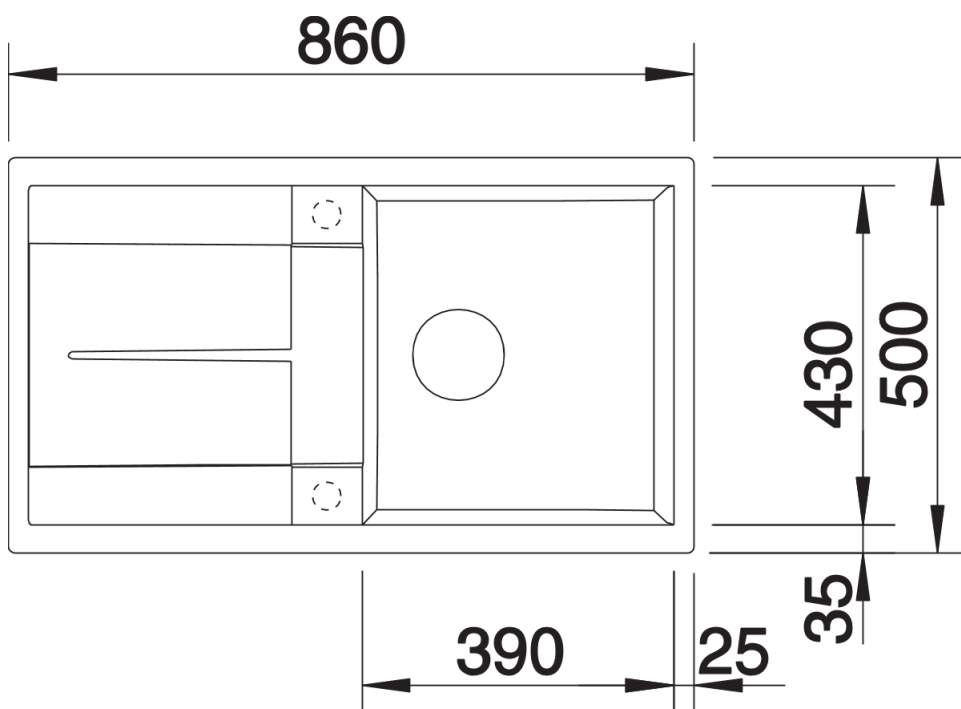

Product information sheet METRA 5 S

Item no. 513044

Benefits

- Young, straight-lined design
- The particularly spacious bowl provides an unsurpassed amount of room
- Spacious draining area provides a high degree of comfort
- Aesthetic low profile rim design

Colours

SILGRANIT® PuraDur® anthracite

Available colours:

alu metallic
white
jasmine
anthracite
coffee
tartufo
rock grey
pearl grey
black

Planning information

- Cut out size: 840 x 480 x R15
- Universal handing

Scope of supply

- Waste fitting with space-saving pipe, 3 1/2" pop-up waste

Details

Top view

Cut-out

Front view

Side view