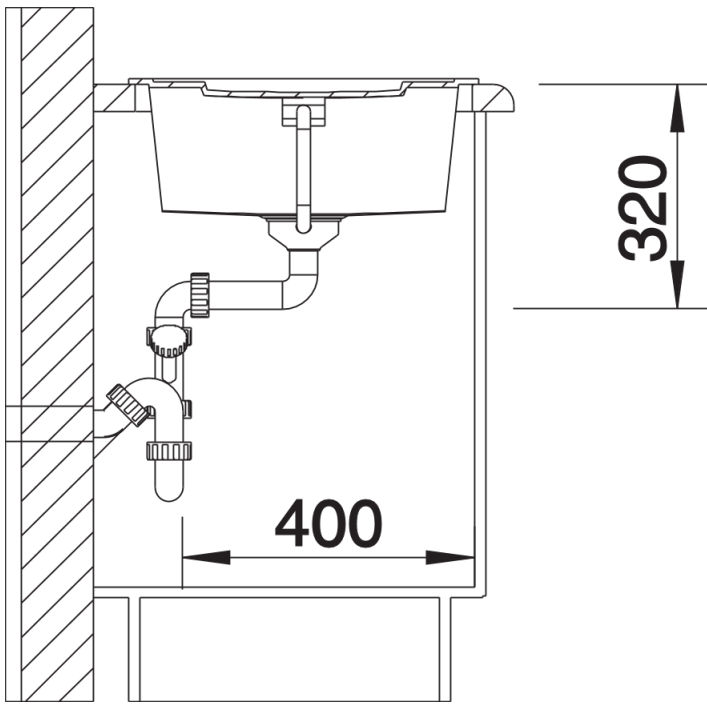

Product information sheet METRA 5 S

Item no. 513044

Benefits

- Young, straight-lined design
- The particularly spacious bowl provides an unsurpassed amount of room
- Spacious draining area provides a high degree of comfort
- Aesthetic low profile rim design

Colours

SILGRANIT® PuraDur® anthracite

Available colours:

alu metallic
white
jasmine
anthracite
coffee
tartufo
rock grey
pearl grey
black

Planning information

- Cut out size: 840 x 480 x R15
- Universal handing

Scope of supply

- Waste fitting with space-saving pipe, 3 1/2" pop-up waste

Details

Top view

Cut-out

Front view

Side view