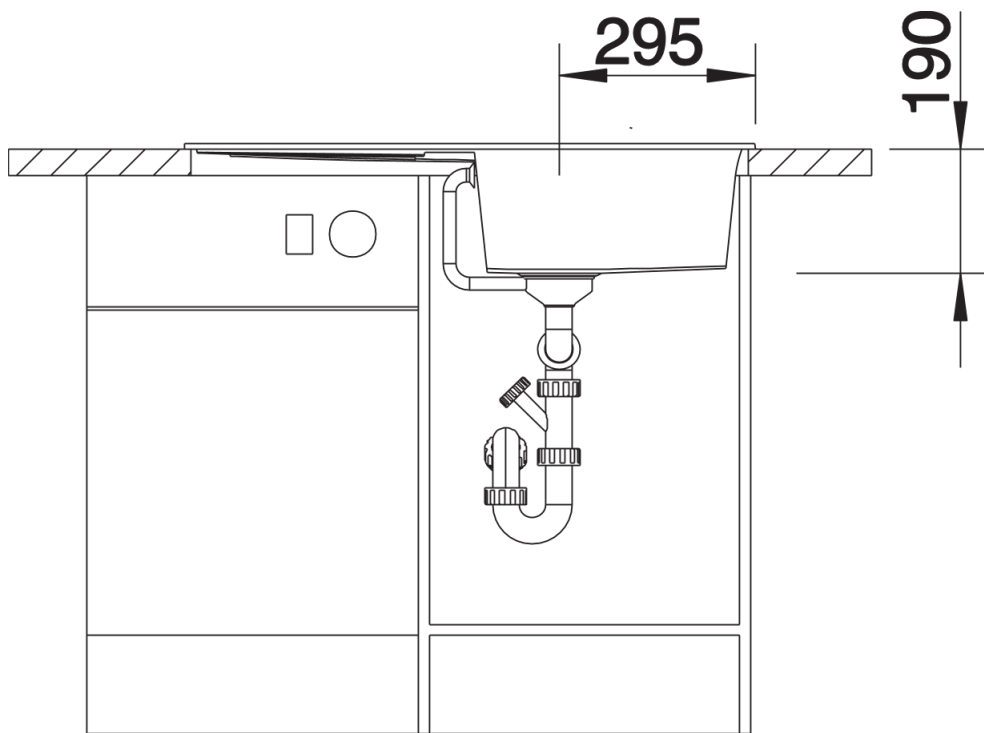

Product information sheet METRA 5 S

Item no. 513038

Benefits

- Young, straight-lined design
- The particularly spacious bowl provides an unsurpassed amount of room
- Spacious draining area provides a high degree of comfort
- Aesthetic low profile rim design

Colours

SILGRANIT® PuraDur® jasmine

Available colours:

alu metallic
white
jasmine
anthracite
coffee
tartufo
rock grey
pearl grey
black

Planning information

- Cut out size: 840 x 480 x R15
- Universal handing

Scope of supply

- Waste fitting with space-saving pipe, 3 1/2" pop-up waste

Details

Top view

Cut-out

Front view

Side view