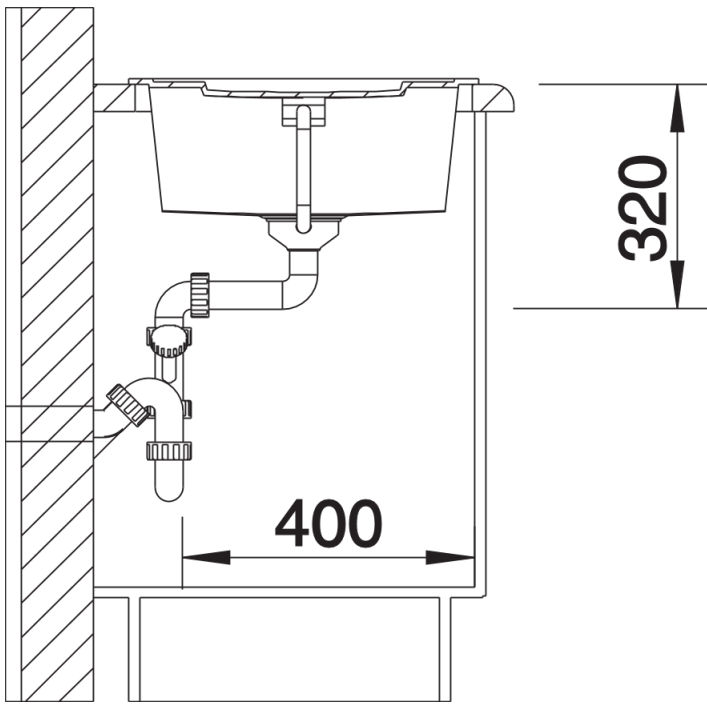

Product information sheet METRA 5 S

Item no. 513038

Benefits

- Young, straight-lined design
- The particularly spacious bowl provides an unsurpassed amount of room
- Spacious draining area provides a high degree of comfort
- Aesthetic low profile rim design

Colours

SILGRANIT® PuraDur® jasmine

Available colours:

alu metallic
white
jasmine
anthracite
coffee
tartufo
rock grey
pearl grey
black

Planning information

- Cut out size: 840 x 480 x R15
- Universal handing

Scope of supply

- Waste fitting with space-saving pipe, 3 1/2" pop-up waste

Details

Top view

Cut-out

Front view

Side view