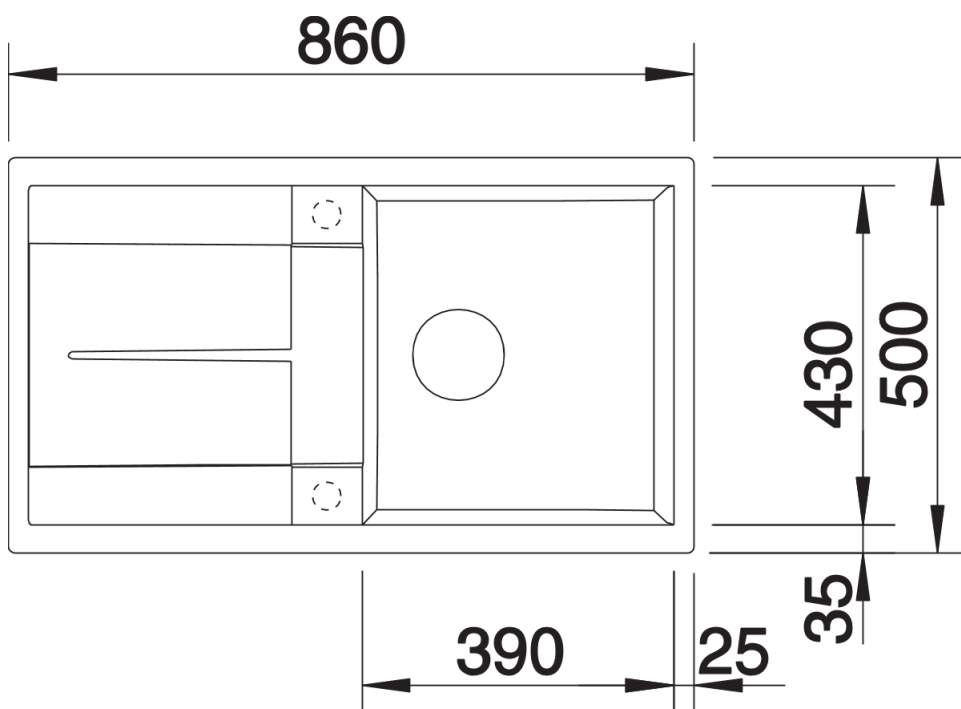

Product information sheet METRA 5 S

Item no. 513038

Benefits

- Young, straight-lined design
- The particularly spacious bowl provides an unsurpassed amount of room
- Spacious draining area provides a high degree of comfort
- Aesthetic low profile rim design

Colours

SILGRANIT® PuraDur® jasmine

Available colours:

alu metallic
white
jasmine
anthracite
coffee
tartufo
rock grey
pearl grey
black

Planning information

- Cut out size: 840 x 480 x R15
- Universal handing

Scope of supply

- Waste fitting with space-saving pipe, 3 1/2" pop-up waste

Details

Top view

Cut-out

Front view

Side view