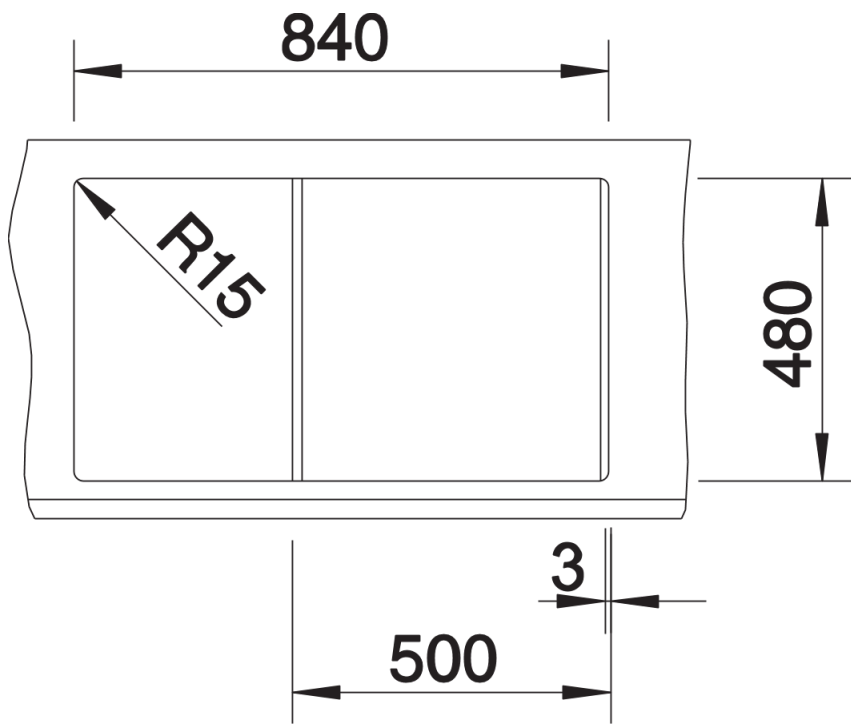

Product information sheet METRA 5 S

Item no. 513038

Benefits

- Young, straight-lined design
- The particularly spacious bowl provides an unsurpassed amount of room
- Spacious draining area provides a high degree of comfort
- Aesthetic low profile rim design

Colours

SILGRANIT® PuraDur® jasmine

Available colours:

alu metallic
white
jasmine
anthracite
coffee
tartufo
rock grey
pearl grey
black

Planning information

- Cut out size: 840 x 480 x R15
- Universal handing

Scope of supply

- Waste fitting with space-saving pipe, 3 1/2" pop-up waste

Details

Top view

Cut-out

Front view

Side view