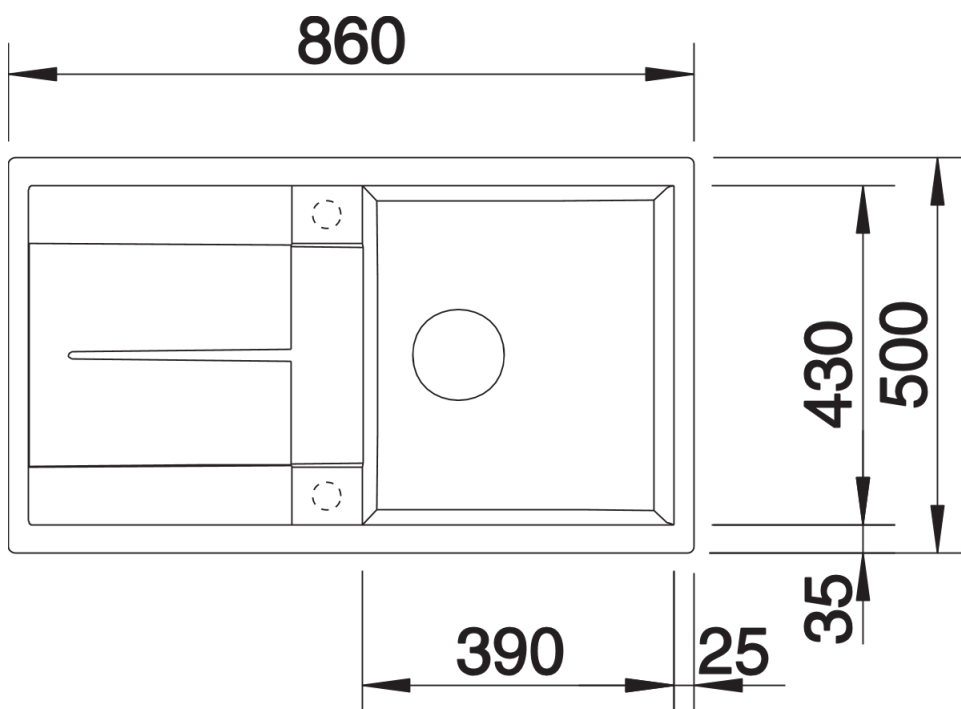

Product information sheet METRA 5 S

Item no. 513037

Benefits

- Young, straight-lined design
- The particularly spacious bowl provides an unsurpassed amount of room
- Spacious draining area provides a high degree of comfort
- Aesthetic low profile rim design

Colours

SILGRANIT® PuraDur® white

Available colours:

alu metallic
white
jasmine
anthracite
coffee
tartufo
rock grey
pearl grey
black

Planning information

- Cut out size: 840 x 480 x R15
- Universal handing

Scope of supply

- Waste fitting with space-saving pipe, 3 1/2" pop-up waste

Details

Top view

Cut-out

Front view

Side view