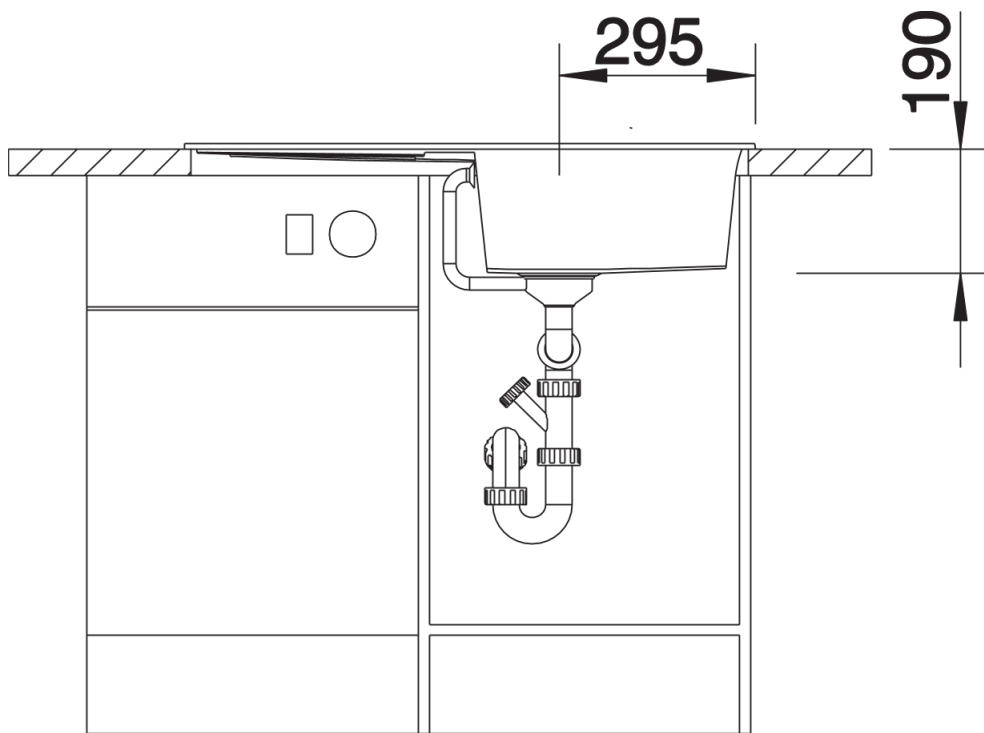

Product information sheet METRA 5 S

Item no. 513037

Benefits

- Young, straight-lined design
- The particularly spacious bowl provides an unsurpassed amount of room
- Spacious draining area provides a high degree of comfort
- Aesthetic low profile rim design

Colours

SILGRANIT® PuraDur® white

Available colours:

alu metallic
white
jasmine
anthracite
coffee
tartufo
rock grey
pearl grey
black

Planning information

- Cut out size: 840 x 480 x R15
- Universal handing

Scope of supply

- Waste fitting with space-saving pipe, 3 1/2" pop-up waste

Details

Top view

Cut-out

Front view

Side view