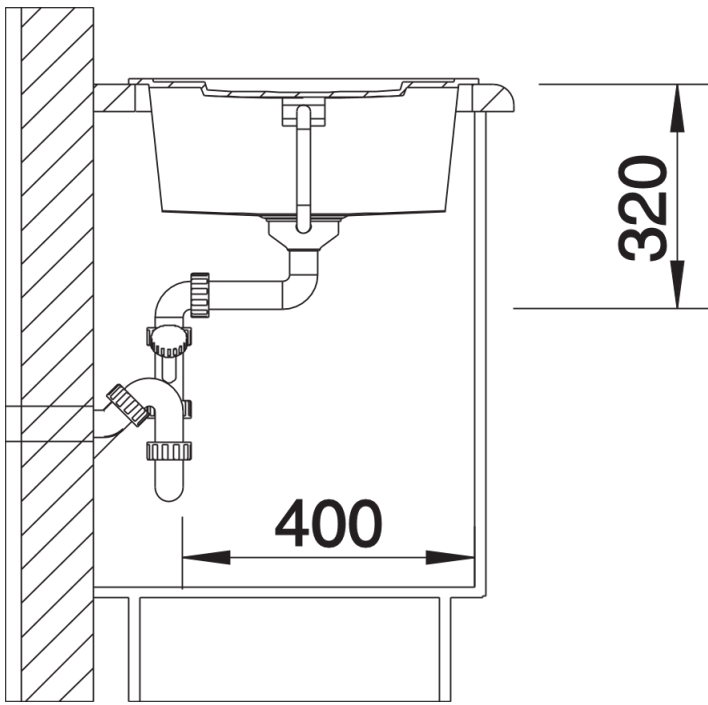

Product information sheet METRA 5 S

Item no. 513037

Benefits

- Young, straight-lined design
- The particularly spacious bowl provides an unsurpassed amount of room
- Spacious draining area provides a high degree of comfort
- Aesthetic low profile rim design

Colours

SILGRANIT® PuraDur® white

Available colours:

alu metallic
white
jasmine
anthracite
coffee
tartufo
rock grey
pearl grey
black

Planning information

- Cut out size: 840 x 480 x R15
- Universal handing

Scope of supply

- Waste fitting with space-saving pipe, 3 1/2" pop-up waste

Details

Top view

Cut-out

Front view

Side view