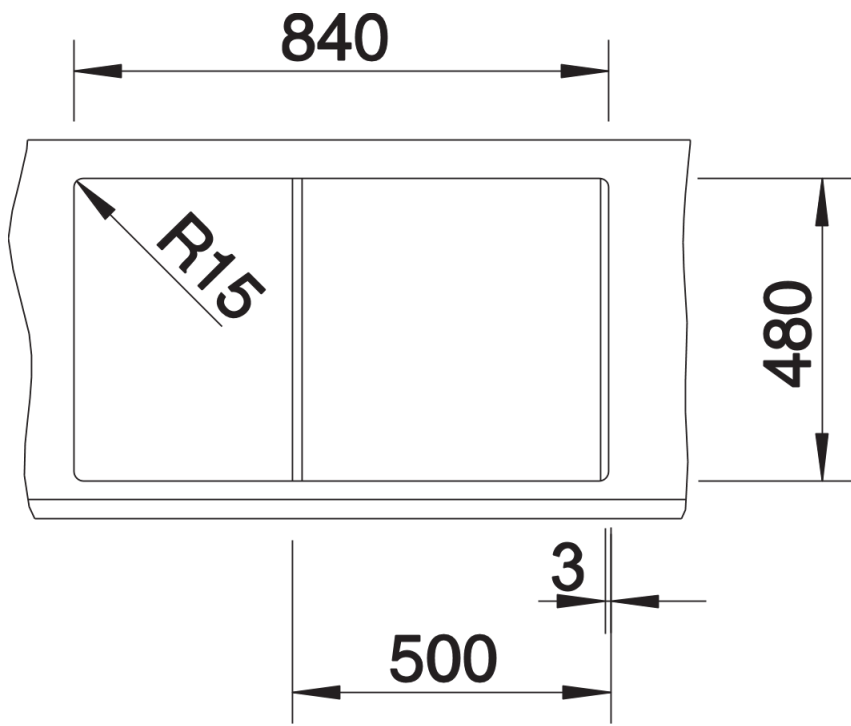

Product information sheet METRA 5 S

Item no. 513037

Benefits

- Young, straight-lined design
- The particularly spacious bowl provides an unsurpassed amount of room
- Spacious draining area provides a high degree of comfort
- Aesthetic low profile rim design

Colours

SILGRANIT® PuraDur® white

Available colours:

alu metallic
white
jasmine
anthracite
coffee
tartufo
rock grey
pearl grey
black

Planning information

- Cut out size: 840 x 480 x R15
- Universal handing

Scope of supply

- Waste fitting with space-saving pipe, 3 1/2" pop-up waste

Details

Top view

Cut-out

Front view

Side view