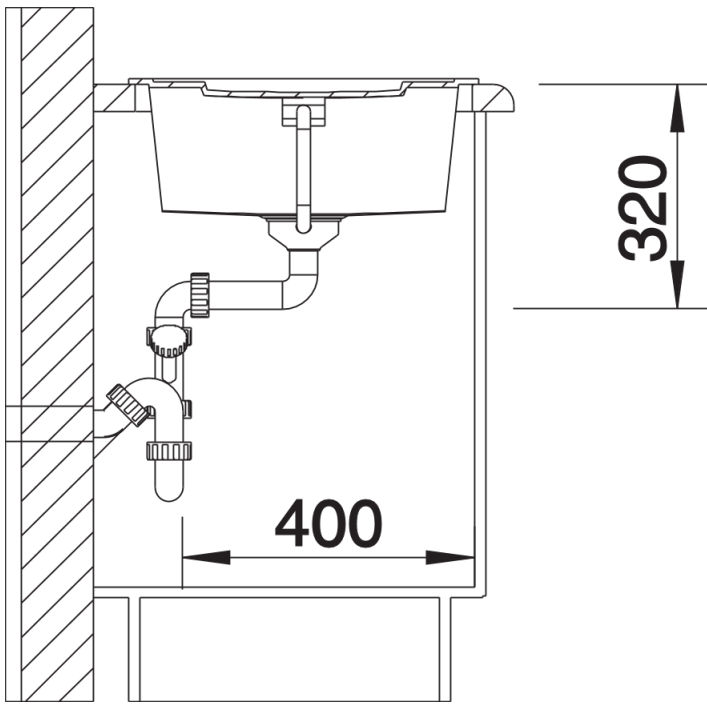

## Planning information

---

- Cut out size: 840 x 480 x R15
- Universal handing

## Scope of supply

---

- Waste fitting with space-saving pipe, 3 1/2" pop-up waste

## Details

---

Top view

Cut-out

Front view

Side view