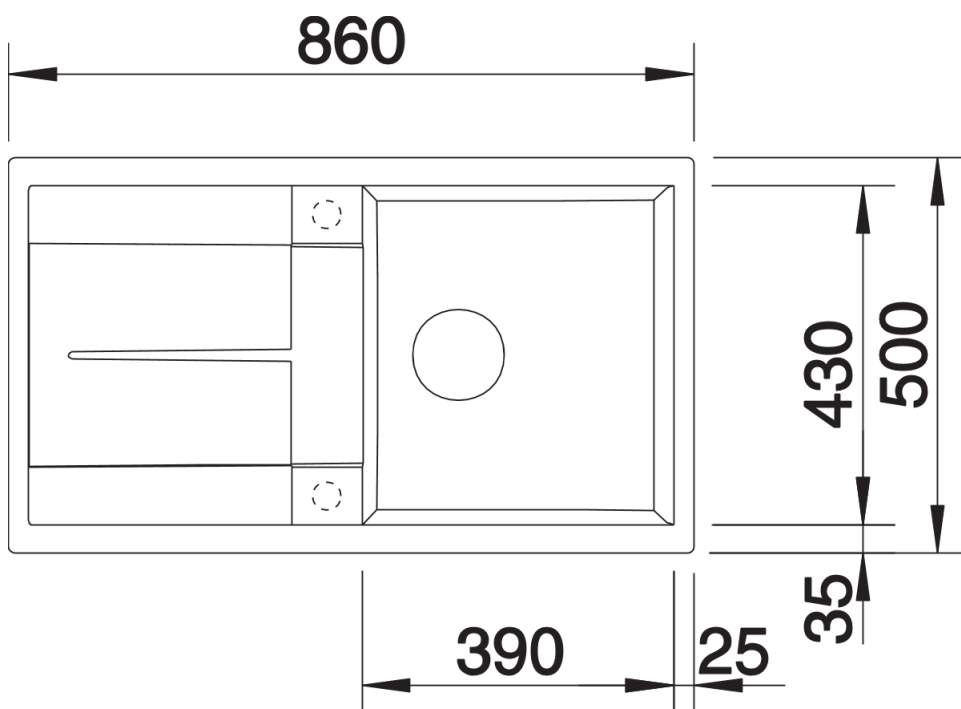

## Planning information

---

- Cut out size: 840 x 480 x R15
- Universal handing

## Scope of supply

---

- Waste fitting with space-saving pipe, 3 1/2" pop-up waste

## Details

---

Top view

Cut-out

Front view

Side view