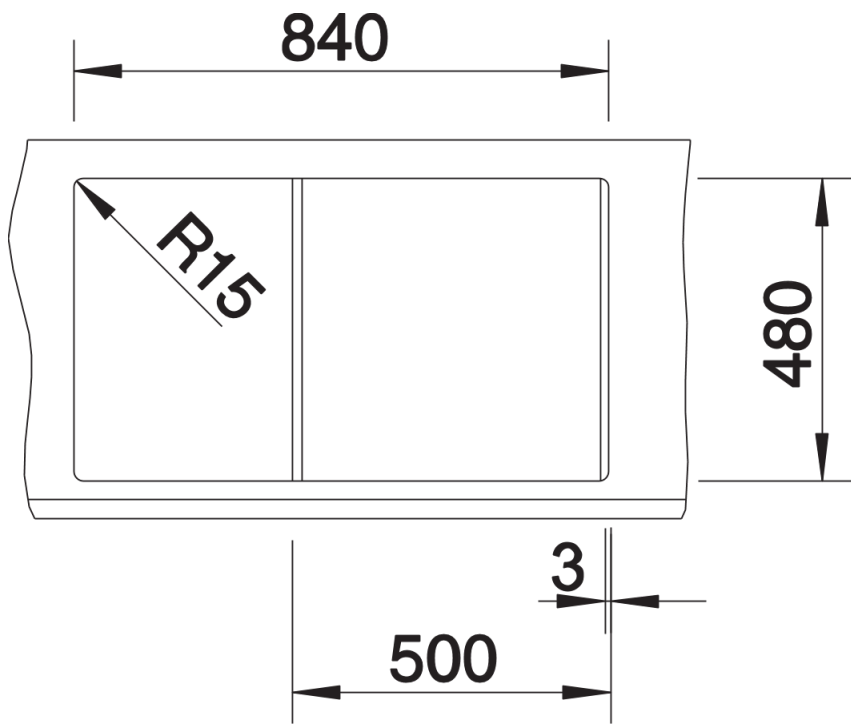

## Planning information

---

- Cut out size: 840 x 480 x R15
- Universal handing

## Scope of supply

---

- Waste fitting with space-saving pipe, 3 1/2" pop-up waste

## Details

---

Top view

Cut-out

Front view

Side view