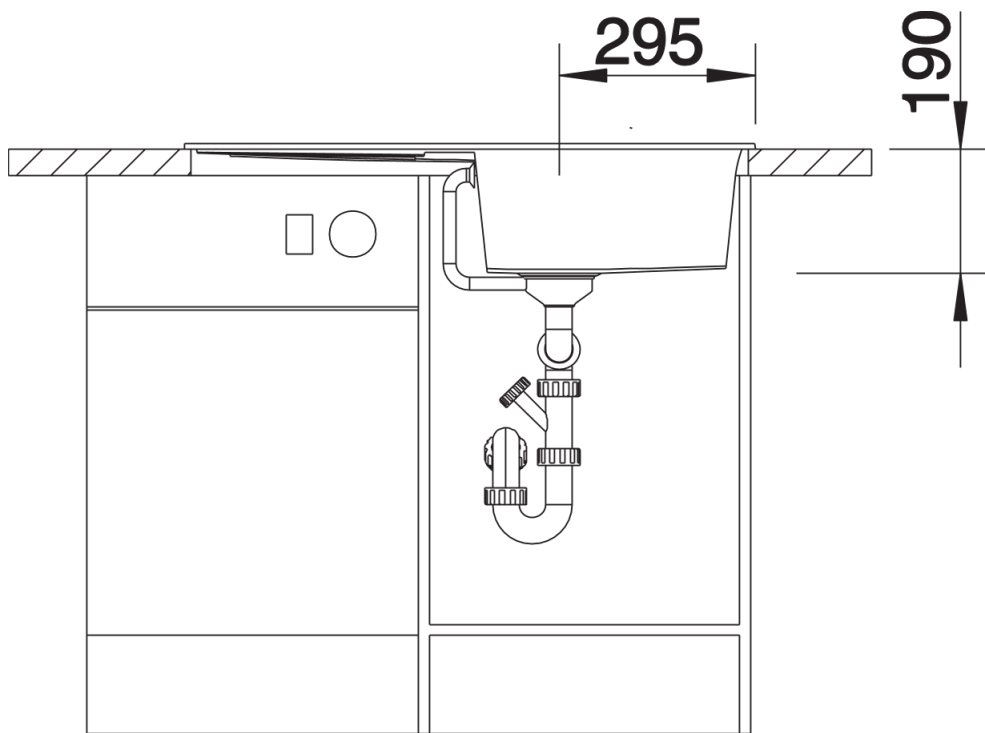

## Planning information

---

- Cut out size: 840 x 480 x R15
- Universal handing

## Scope of supply

---

- Waste fitting with space-saving pipe, 3 1/2" pop-up waste

## Details

---

Top view

Cut-out

Front view

Side view