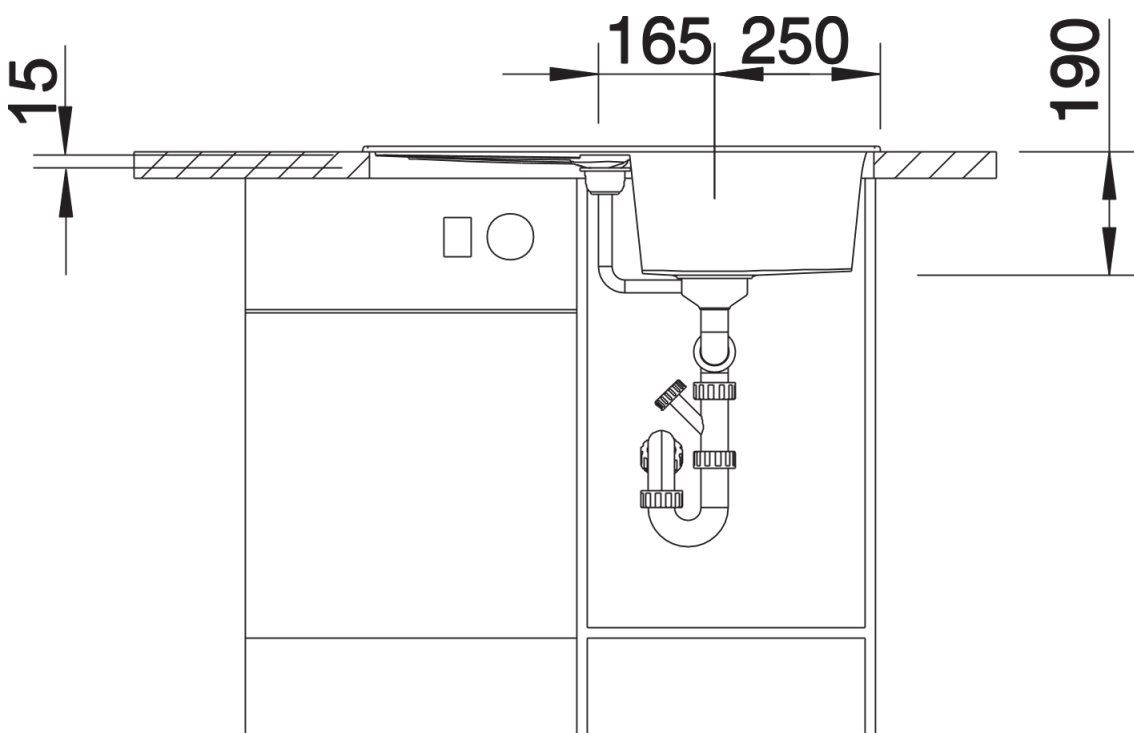

Product information sheet METRA 45 S

Item no. 513035

Benefits

- Modern, straight-lined design
- The spacious bowl provides an excellent amount of room
- Separate drain provides a high degree of convenience
- Aesthetic low-profile rim design
- Can be installed either way round and also as under mount sink

Colours

Available colours:

alu metallic
white
jasmine
anthracite
coffee
tartufo
rock grey
pearl grey
black

SILGRANIT® PuraDur® anthracite

Planning information

- Cut out size: 760 x 480 x R15
- Universal handing

Scope of supply

- Waste fitting with space-saving pipe, 3 1/2" pop-up waste

Details

Top view

Cut-out

Front view

Side view