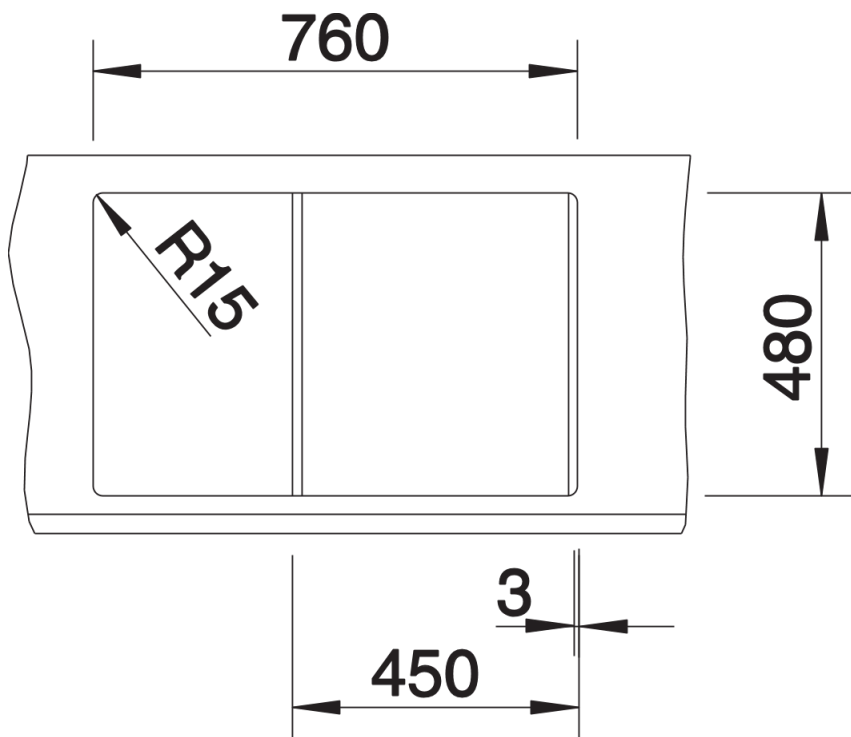

Product information sheet METRA 45 S

Item no. 513035

Benefits

- Modern, straight-lined design
- The spacious bowl provides an excellent amount of room
- Separate drain provides a high degree of convenience
- Aesthetic low-profile rim design
- Can be installed either way round and also as under mount sink

Colours

Available colours:

alu metallic
white
jasmine
anthracite
coffee
tartufo
rock grey
pearl grey
black

SILGRANIT® PuraDur® anthracite

Planning information

- Cut out size: 760 x 480 x R15
- Universal handing

Scope of supply

- Waste fitting with space-saving pipe, 3 1/2" pop-up waste

Details

Top view

Cut-out

Front view

Side view