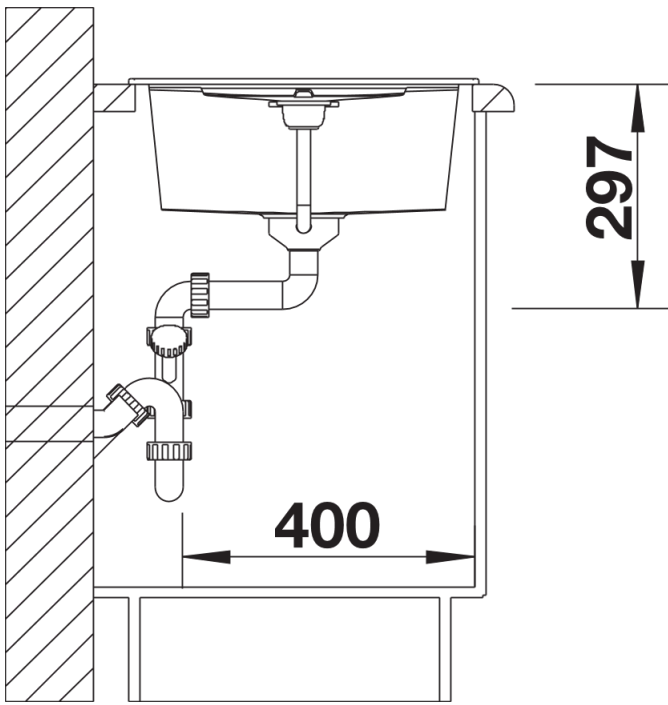

Product information sheet METRA 45 S

Item no. 513035

Benefits

- Modern, straight-lined design
- The spacious bowl provides an excellent amount of room
- Separate drain provides a high degree of convenience
- Aesthetic low-profile rim design
- Can be installed either way round and also as under mount sink

Colours

Available colours:

alu metallic
white
jasmine
anthracite
coffee
tartufo
rock grey
pearl grey
black

SILGRANIT® PuraDur® anthracite

Planning information

- Cut out size: 760 x 480 x R15
- Universal handing

Scope of supply

- Waste fitting with space-saving pipe, 3 1/2" pop-up waste

Details

Top view

Cut-out

Front view

Side view