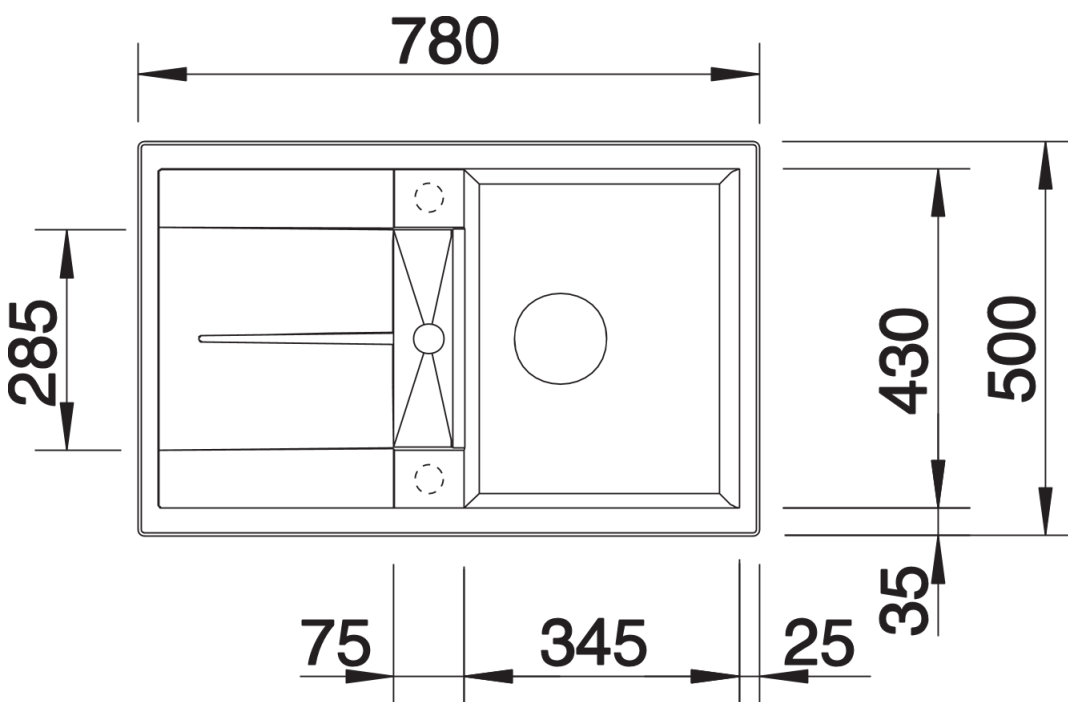

Product information sheet METRA 45 S

Item no. 513035

Benefits

- Modern, straight-lined design
- The spacious bowl provides an excellent amount of room
- Separate drain provides a high degree of convenience
- Aesthetic low-profile rim design
- Can be installed either way round and also as under mount sink

Colours

Available colours:

alu metallic
white
jasmine
anthracite
coffee
tartufo
rock grey
pearl grey
black

SILGRANIT® PuraDur® anthracite

Planning information

- Cut out size: 760 x 480 x R15
- Universal handing

Scope of supply

- Waste fitting with space-saving pipe, 3 1/2" pop-up waste

Details

Top view

Cut-out

Front view

Side view