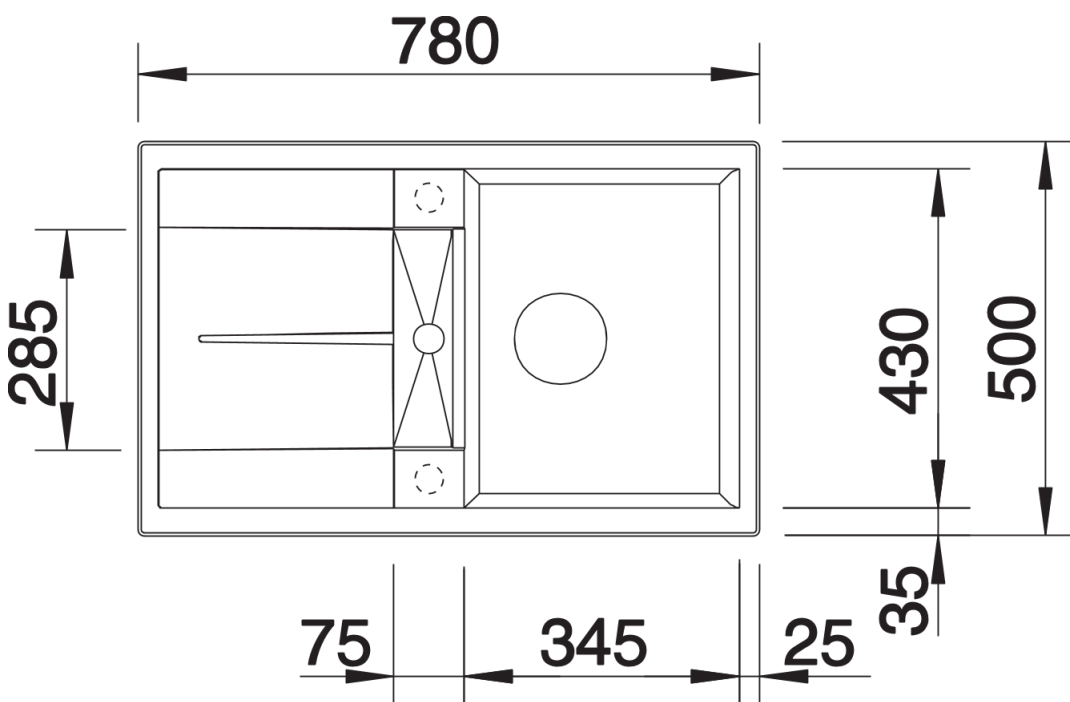

## Planning information

---

- Cut out size: 760 x 480 x R15
- Universal handing

## Scope of supply

---

- Waste fitting with space-saving pipe, 3 1/2" pop-up waste

## Details

---

Top view

Cut-out

Front view

Side view