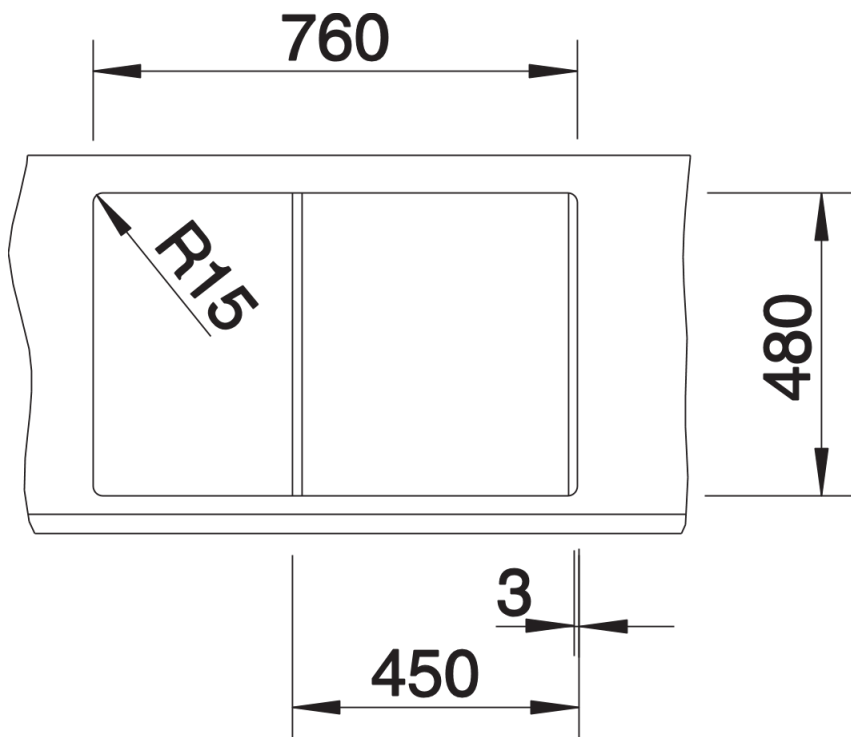

Product information sheet METRA 45 S

Item no. 513027

Benefits

- Modern, straight-lined design
- The spacious bowl provides an excellent amount of room
- Separate drain provides a high degree of convenience
- Aesthetic low-profile rim design
- Can be installed either way round and also as under mount sink

Colours

Available colours:

- alu metallic
- white
- jasmine
- anthracite
- coffee
- tartufo
- rock grey
- pearl grey
- black

SILGRANIT® PuraDur® alu metallic

Planning information

- Cut out size: 760 x 480 x R15
- Universal handing

Scope of supply

- Waste fitting with space-saving pipe, 3 1/2" pop-up waste

Details

Top view

Cut-out

Front view

Side view