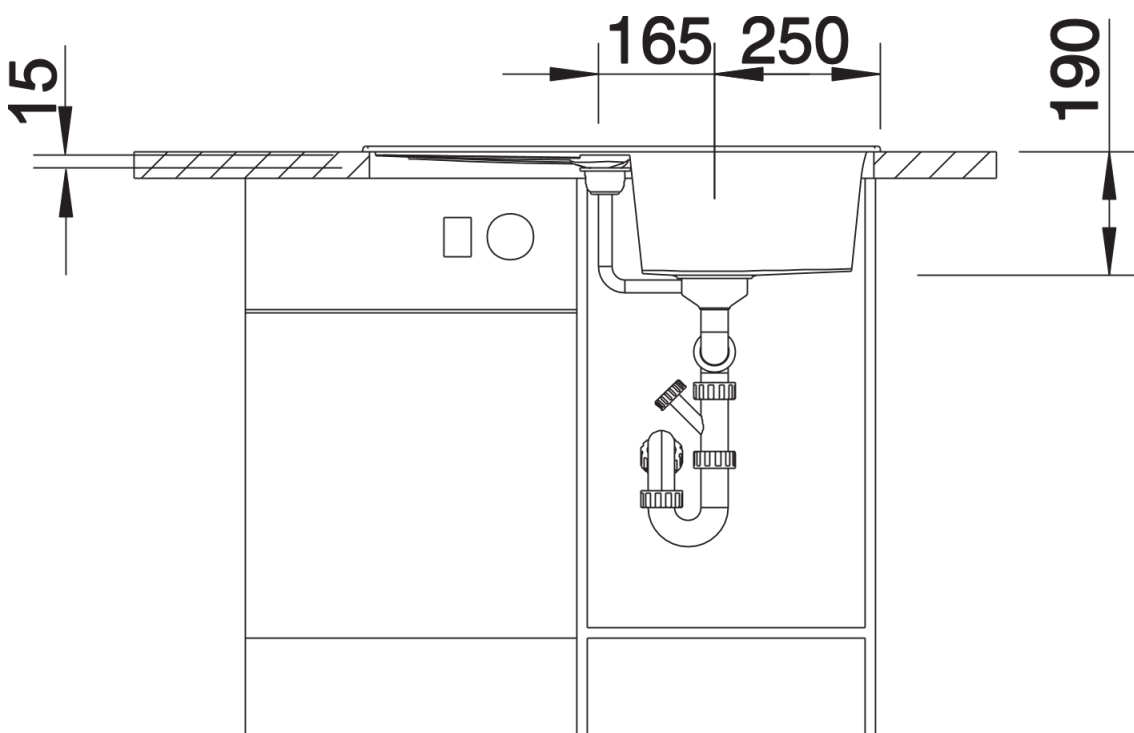

Product information sheet METRA 45 S

Item no. 513027

Benefits

- Modern, straight-lined design
- The spacious bowl provides an excellent amount of room
- Separate drain provides a high degree of convenience
- Aesthetic low-profile rim design
- Can be installed either way round and also as under mount sink

Colours

Available colours:

- alu metallic
- white
- jasmine
- anthracite
- coffee
- tartufo
- rock grey
- pearl grey
- black

SILGRANIT® PuraDur® alu metallic

Planning information

- Cut out size: 760 x 480 x R15
- Universal handing

Scope of supply

- Waste fitting with space-saving pipe, 3 1/2" pop-up waste

Details

Top view

Cut-out

Front view

Side view