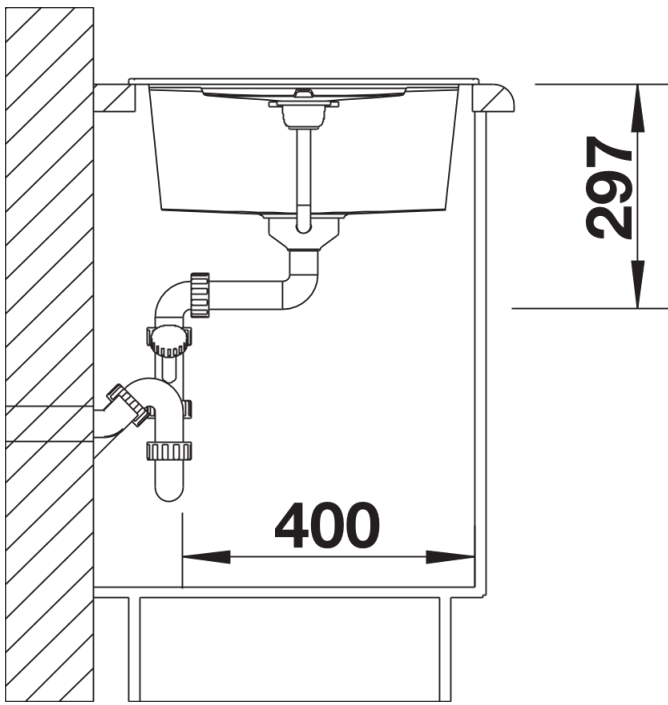

Product information sheet METRA 45 S

Item no. 513027

Benefits

- Modern, straight-lined design
- The spacious bowl provides an excellent amount of room
- Separate drain provides a high degree of convenience
- Aesthetic low-profile rim design
- Can be installed either way round and also as under mount sink

Colours

Available colours:

- alu metallic
- white
- jasmine
- anthracite
- coffee
- tartufo
- rock grey
- pearl grey
- black

SILGRANIT® PuraDur® alu metallic

Planning information

- Cut out size: 760 x 480 x R15
- Universal handing

Scope of supply

- Waste fitting with space-saving pipe, 3 1/2" pop-up waste

Details

Top view

Cut-out

Front view

Side view