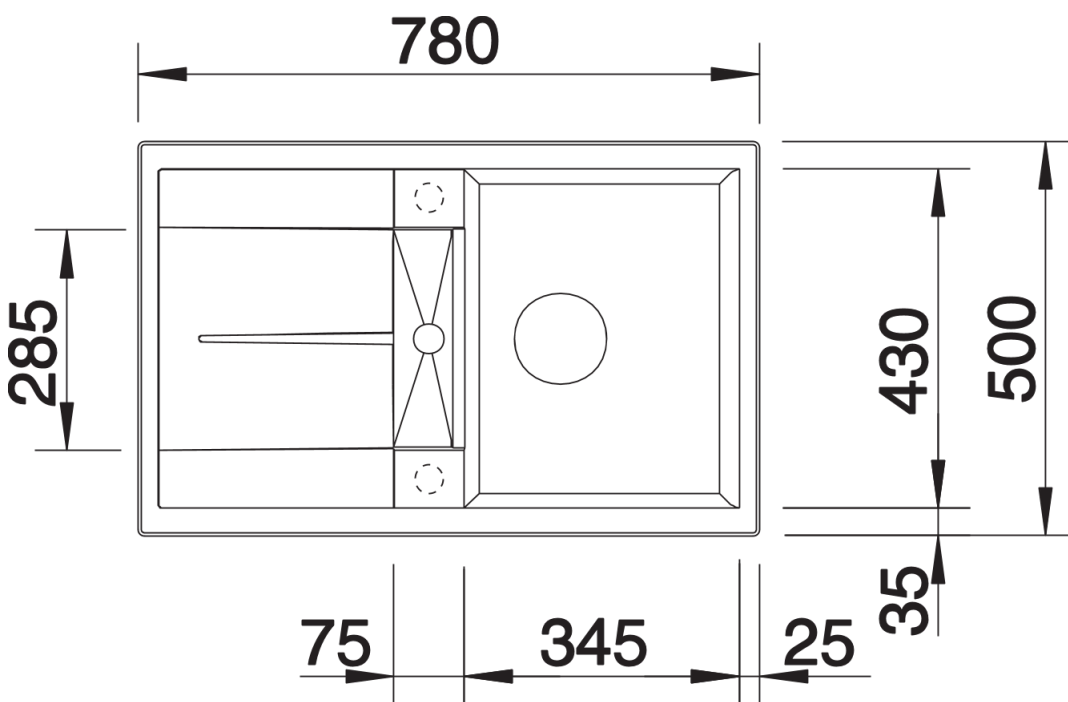

Product information sheet METRA 45 S

Item no. 513027

Benefits

- Modern, straight-lined design
- The spacious bowl provides an excellent amount of room
- Separate drain provides a high degree of convenience
- Aesthetic low-profile rim design
- Can be installed either way round and also as under mount sink

Colours

Available colours:

- alu metallic
- white
- jasmine
- anthracite
- coffee
- tartufo
- rock grey
- pearl grey
- black

SILGRANIT® PuraDur® alu metallic

Planning information

- Cut out size: 760 x 480 x R15
- Universal handing

Scope of supply

- Waste fitting with space-saving pipe, 3 1/2" pop-up waste

Details

Top view

Cut-out

Front view

Side view