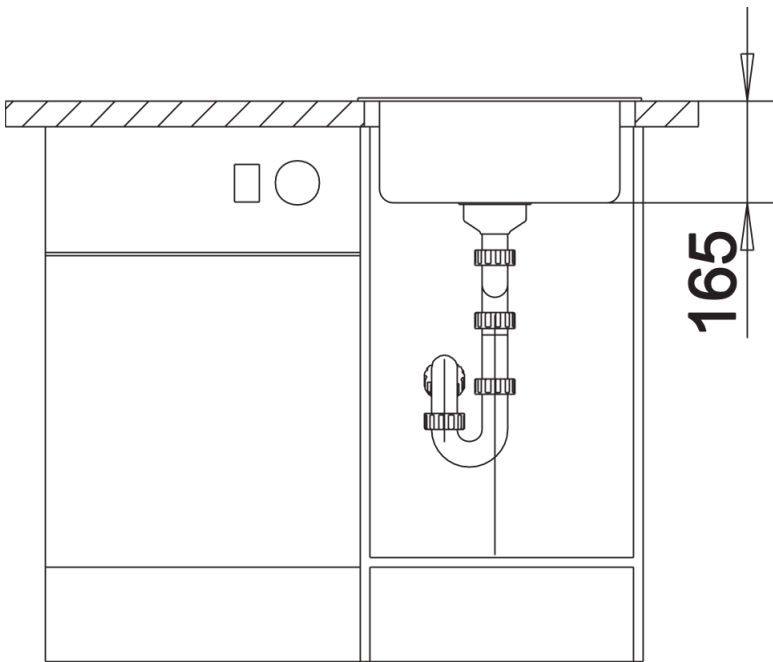

SILGRANIT® PuraDur® alu metallic

Planning information

- Cut out size: Diameter 430

Scope of supply

- Waste fitting with space-saving pipe, 3 1/2" basket strainer

Details

Top view

Cut-out

Front view

Side view