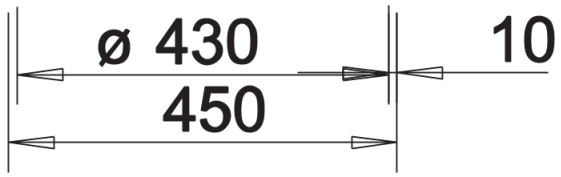

SILGRANIT® PuraDur® alu metallic

Planning information

- Cut out size: Diameter 430

Scope of supply

- Waste fitting with space-saving pipe, 3 1/2" basket strainer

Details

Top view

Cut-out

Front view

Side view