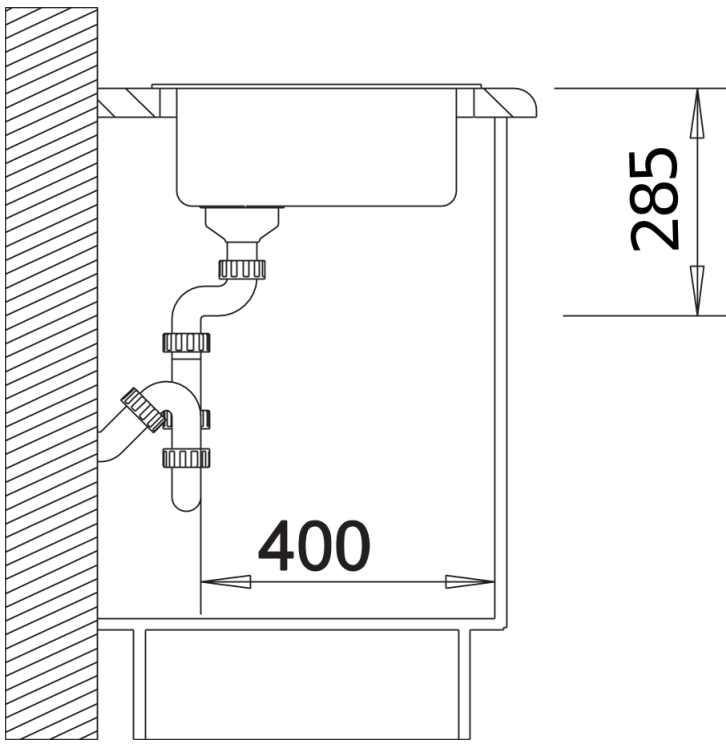

SILGRANIT® PuraDur® alu metallic

Planning information

- Cut out size: Diameter 430

Scope of supply

- Waste fitting with space-saving pipe, 3 1/2" basket strainer

Details

Top view

Cut-out

Front view

Side view