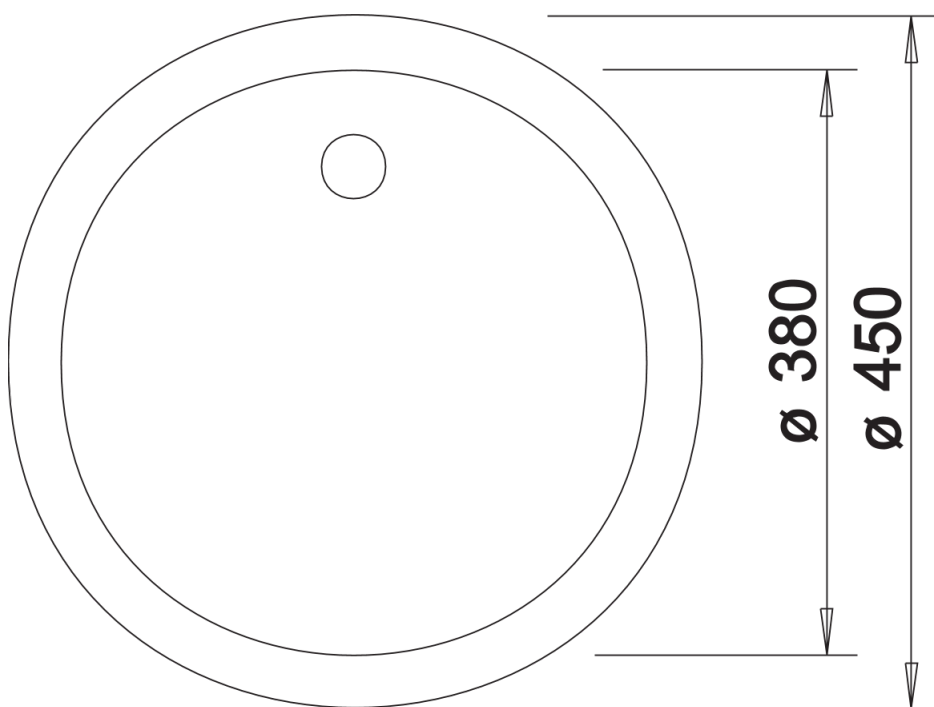

Product information sheet BLANCORONDO

Item no. 511704

Benefits

- Ideal solution for small kitchens
- Large bowl
- Optional accessory: crockery basket

Colours

Available colours:

anthracite
white
jasmine
alu metallic
coffee
tartufo
rock grey
pearl grey
black

SILGRANIT® PuraDur® alu metallic

Planning information

- Cut out size: Diameter 430

Scope of supply

- Waste fitting with space-saving pipe, 3 1/2" basket strainer

Details

Top view

Cut-out

Front view

Side view