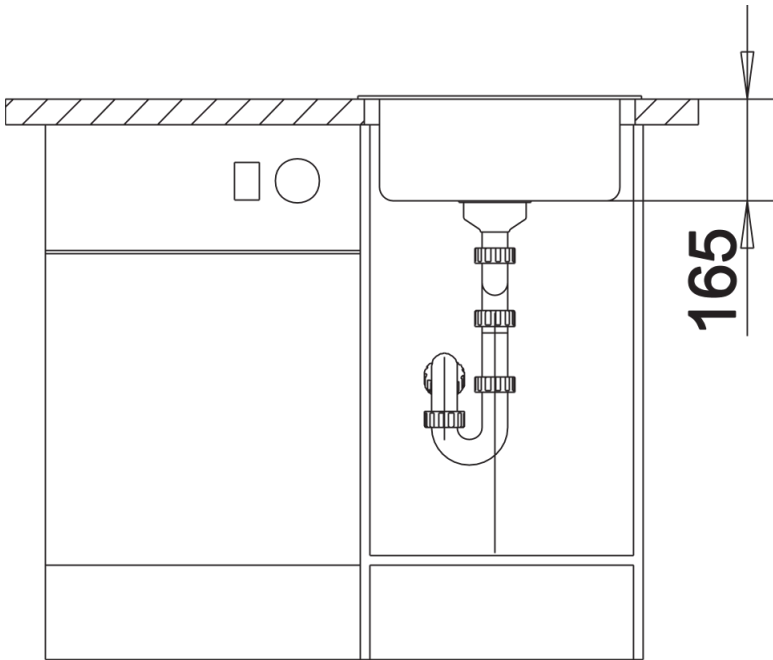

SILGRANIT® PuraDur® anthracite

Planning information

- Cut out size: Diameter 430

Scope of supply

- Waste fitting with space-saving pipe, 3 1/2" basket strainer

Details

Top view

Cut-out

Front view

Side view