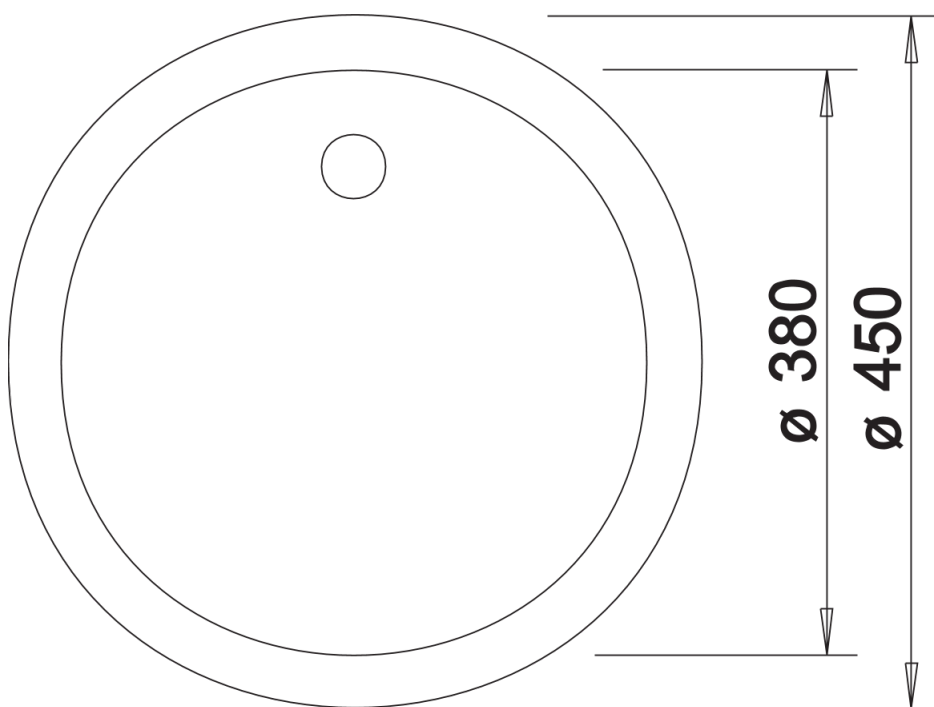

Product information sheet BLANCORONDO

Item no. 511629

Benefits

- Ideal solution for small kitchens
- Large bowl
- Optional accessory: crockery basket

Colours

Available colours:

anthracite
white
jasmine
alu metallic
coffee
tartufo
rock grey
pearl grey
black

SILGRANIT® PuraDur® anthracite

Planning information

- Cut out size: Diameter 430

Scope of supply

- Waste fitting with space-saving pipe, 3 1/2" basket strainer

Details

Top view

Cut-out

Front view

Side view