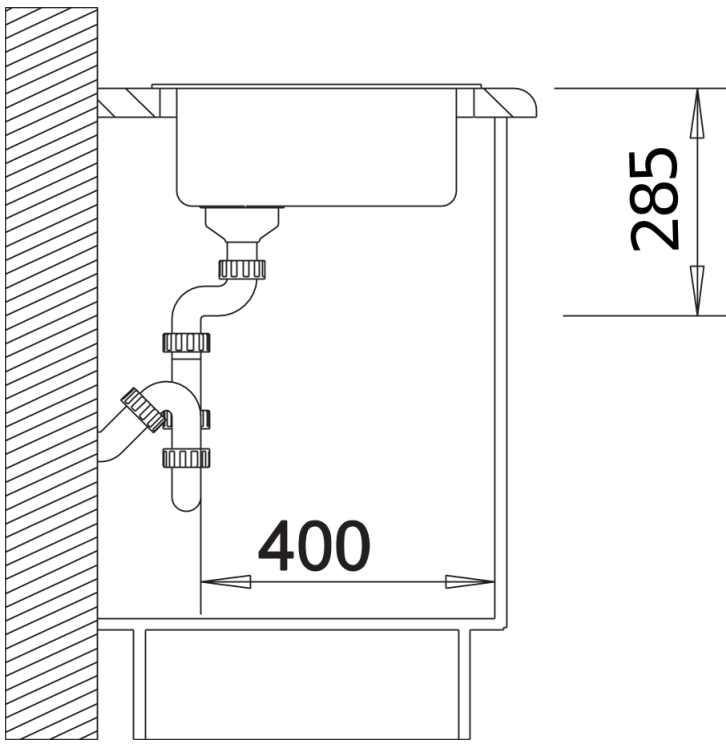

SILGRANIT® PuraDur® anthracite

Planning information

- Cut out size: Diameter 430

Scope of supply

- Waste fitting with space-saving pipe, 3 1/2" basket strainer

Details

Top view

Cut-out

Front view

Side view