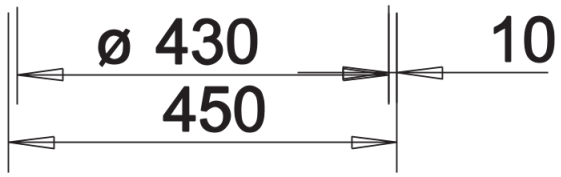

SILGRANIT® PuraDur® anthracite

Planning information

- Cut out size: Diameter 430

Scope of supply

- Waste fitting with space-saving pipe, 3 1/2" basket strainer

Details

Top view

Cut-out

Front view

Side view