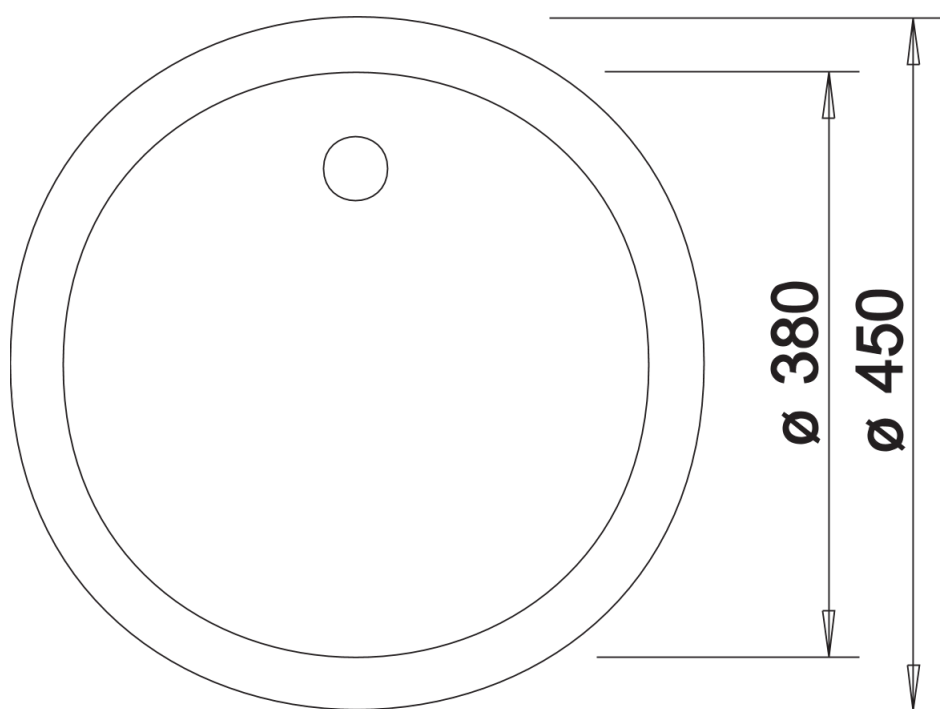

SILGRANIT® PuraDur® jasmine

Planning information

- Cut out size: Diameter 430

Scope of supply

- Waste fitting with space-saving pipe, 3 1/2" basket strainer

Details

Top view

Cut-out

Front view

Side view