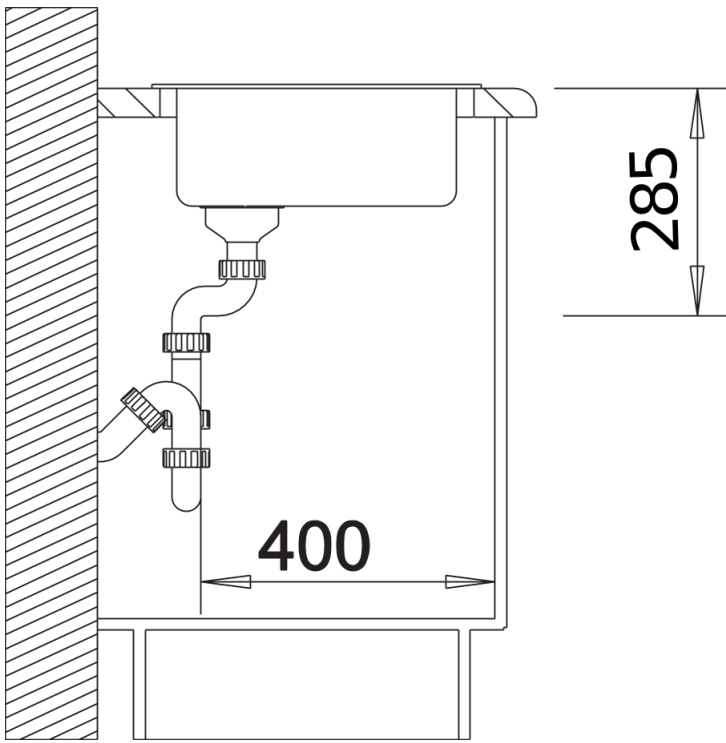

SILGRANIT® PuraDur® jasmine

Planning information

- Cut out size: Diameter 430

Scope of supply

- Waste fitting with space-saving pipe, 3 1/2" basket strainer

Details

Top view

Cut-out

Front view

Side view