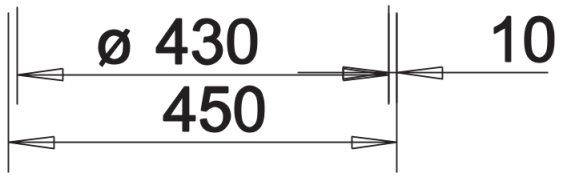

SILGRANIT® PuraDur® jasmine

Planning information

- Cut out size: Diameter 430

Scope of supply

- Waste fitting with space-saving pipe, 3 1/2" basket strainer

Details

Top view

Cut-out

Front view

Side view