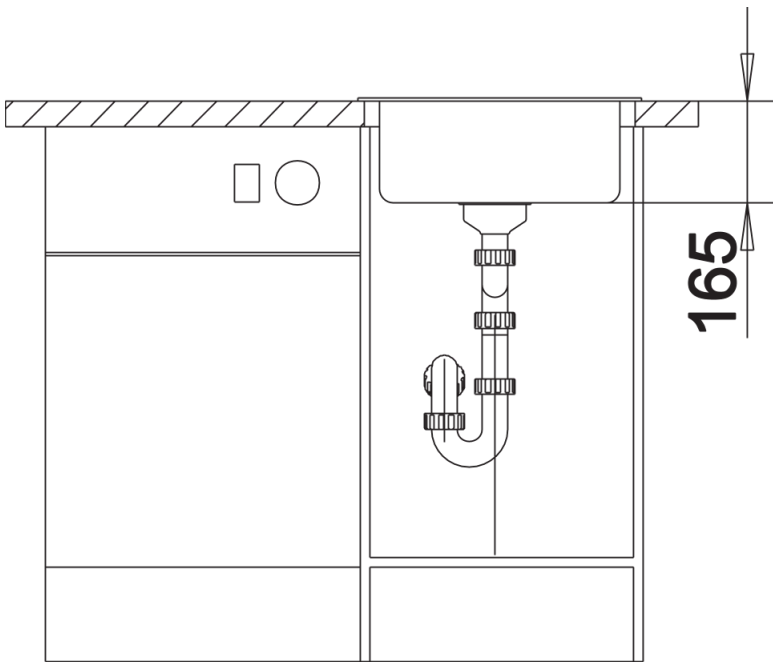

SILGRANIT® PuraDur® jasmine

Planning information

- Cut out size: Diameter 430

Scope of supply

- Waste fitting with space-saving pipe, 3 1/2" basket strainer

Details

Top view

Cut-out

Front view

Side view