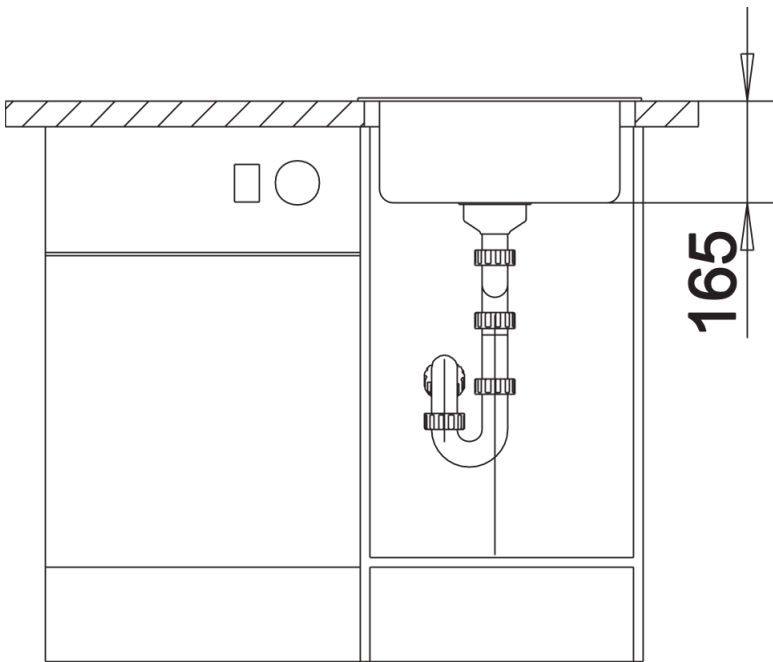

SILGRANIT® PuraDur® white

Planning information

- Cut out size: Diameter 430

Scope of supply

- Waste fitting with space-saving pipe, 3 1/2" basket strainer

Details

Top view

Cut-out

Front view

Side view