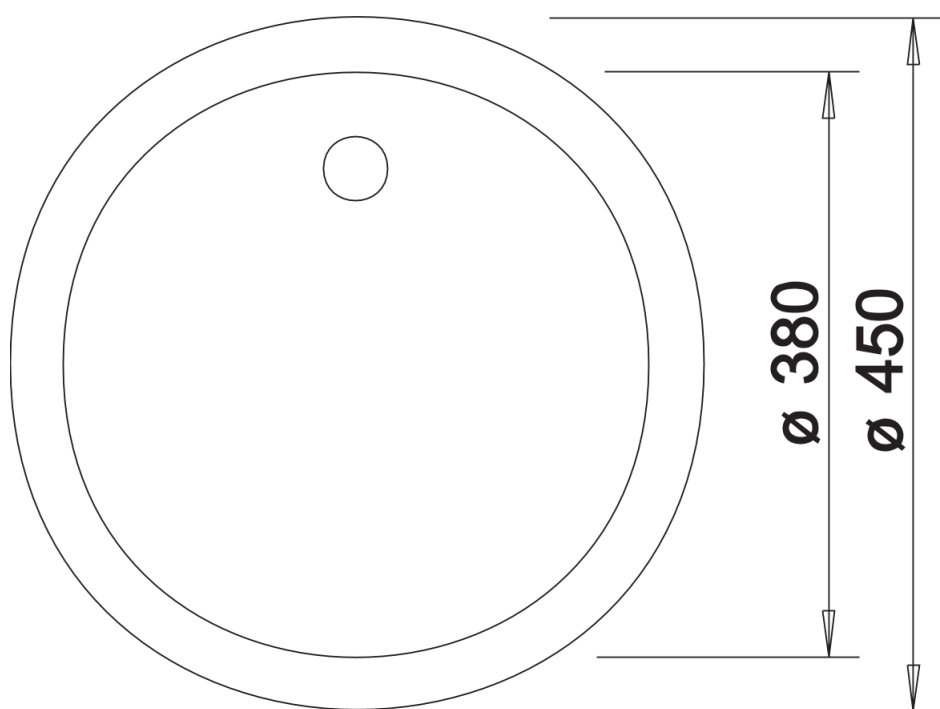

SILGRANIT® PuraDur® white

Planning information

- Cut out size: Diameter 430

Scope of supply

- Waste fitting with space-saving pipe, 3 1/2" basket strainer

Details

Top view

Cut-out

Front view

Side view