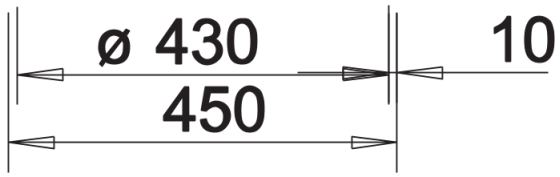

SILGRANIT® PuraDur® white

Planning information

- Cut out size: Diameter 430

Scope of supply

- Waste fitting with space-saving pipe, 3 1/2" basket strainer

Details

Top view

Cut-out

Front view

Side view