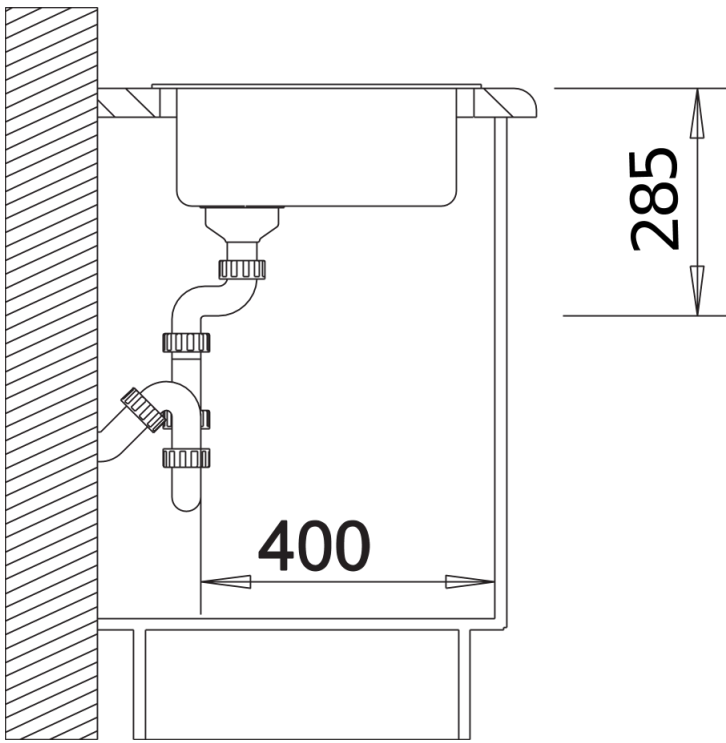

SILGRANIT® PuraDur® white

Planning information

- Cut out size: Diameter 430

Scope of supply

- Waste fitting with space-saving pipe, 3 1/2" basket strainer

Details

Top view

Cut-out

Front view

Side view