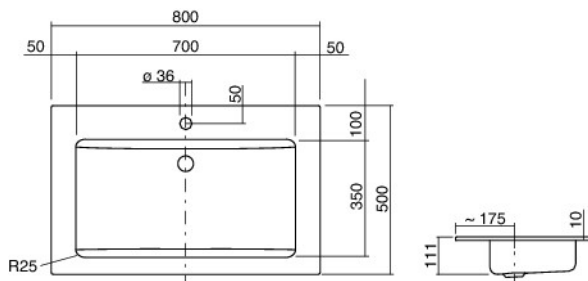

Technical data sheet

Basic Components

EB.R800H

Article number: 2204000000

Design partner: Busalt Design

Features

Description	EB.R800H
Article number	2204000000
Standard colour	white
Construction	without overflow, without lotion dispenser, with tap hole
Special versions	without overflow, easy-care surface, antibacterial surface, more colours
Dimension	800 x 500 mm
Material	glazed steel, glazed inside and outside
Net weight	8,3 kg
Installation	for installation from above
Accessoires	

Text for invitation to tender

Built-in basin, rectangular 800 x 500 mm, glazed inside and outside, white, with tap hole, without overflow, for installation from above, including fixing set, including overflow set C