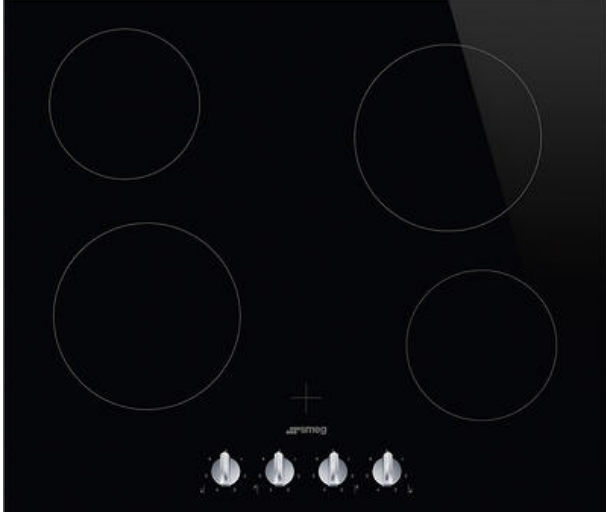

SE364TDM

Hob, Aesthetics: Cucina, Ceramic, 60 cm, Built-in: Ultra-low profile or Fully Flushed

TYPE

Product Family: Hob • Dimensions: 60 cm • Type: Ceramic • Built-in: Ultra-low profile or Fully Flushed • Power supply: Electric •

EAN code: 8017709240899

AESTHETICS

Colour: Black • Finishing: Glass • Aesthetics: Cucina • Material: Glass • Glass Type: Ceramic • Controls colour: Silver • Type of control setting: Control knobs • Control knobs position: Front • No. of controls: 4 • Glass edge: Straight edge • Serigraphy colour: Grey

PROGRAMS / FUNCTIONS

Total no. of cook zones: 4 • No. of ceramic cook zones: 4 • Power levels: 6

OPTIONS

Standard cut out: 490x560 mm

COOKING ZONES

1st zone position: Front left • 2nd zone position: Rear left • 3rd zone position: Rear right • 4th zone position: Front right • 1st zone type: Ceramic - single • 2nd zone type: Ceramic - single • 3rd zone type: Ceramic - single • 4th zone type: Ceramic - single • 1st zone dimensions: Ø 18.4 cm • 2nd zone dimensions: Ø 14.8 cm • 3rd zone dimensions: Ø 18.4 cm • 4th zone dimensions: Ø 14.8 cm • 1st zone power: 1.80 kW • 2nd zone power: 1.20 kW • 3rd zone power: 1.80 kW • 4th zone power: 1.20 kW

Dimensions of the product (mm): 50x600x510 • Depth (mm): 510 mm • Width (mm): 600 mm • Product Height (mm): 50 mm