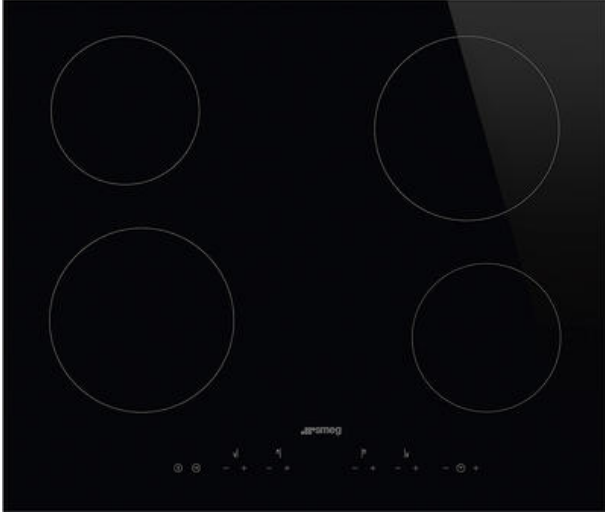

SE364TD

Hob, Aesthetics: Universal, Ceramic, 60 cm, Built-in: Ultra-low profile or Fully Flushed

TYPE

Product Family: Hob • Dimensions: 60 cm • Type: Ceramic • Built-in: Ultra-low profile or Fully Flushed • Power supply: Electric • EAN code: 8017709234720

AESTHETICS

Colour: Black • Finishing: Glass • Aesthetics: Universal • Material: Glass • Glass Type: Ceramic • Type of control setting: Touch control • Control knobs position: Front • Glass edge: Straight edge • Serigraphy colour: Grey

PROGRAMS / FUNCTIONS

Total no. of cook zones: 4 • No. of ceramic cook zones: 4 • No. of cooking zones with booster: 4 • Main on/off switch: Yes • Power levels: 9

OPTIONS

Standard cut out: 490x560 mm • End cooking timer: 4 • Minute minder: 1 • End of cooking acoustic alarm: Yes • Residual time indicator: Yes • Limited Power Consumption Mode: Yes • Limited Power Consumption Mode in W: 2800, 4000 W • Show Room Demo Option: Yes • Control Lock / Child Safety: Yes • Keep warm automatic function: Yes • Quick start: Yes

Dimensions of the product (mm): 50x600x510 • Depth (mm): 510 mm • Width (mm): 600 mm • Product Height (mm): 50 mm