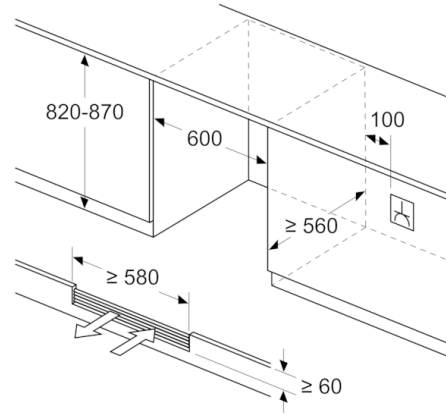

- Number of Temperature Zones: 2
- Temperature range: 5-20 °C
- 5 PC bottle shelves for 0,75 l
- No. wooden grills in fridge: 3 PC

Key features - Fridge section

- Ventilation in plinth, the plinth size can be varied
- Door aperture angle 115°
- Lockable appliance: No
- Variable plinth adaption
- Right hinged door, door reversible

Dimension and installation

- Niche Dimensions: 82 cm H x 60 cm W x 56 cm D
- Dimensions: 81.8 cm H x 59.8 cm W x 58.1 cm D

Country Specific Options

- Based on the results of the standard 24-hour test. Actual consumption depends on usage/position of the appliance.
- This appliance is intended to be used exclusively for the storage of wine

Key features - Freezer section

Additional features

Serie | 6, Wine cooler with glass door, 82 x 60 cm
KUW21AHG0G

measurements in mm

measurements in mm

measurements in mm