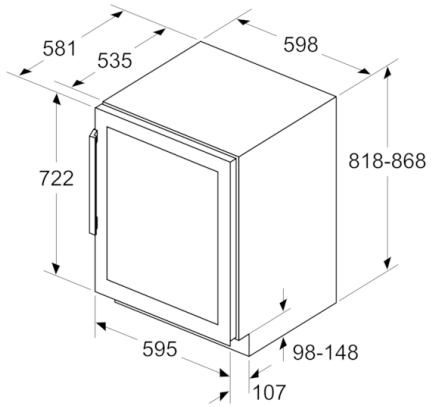

**Serie | 6, Wine cooler with glass door,
82 x 60 cm
KUW21AHG0G**

**Your personal wine cellar: wine cabinet
81.8 cm high, 59.8 cm width with 2 precise
temperature zone(s) with adjustable
temperature between 5-20 °C and a triple
glazed door.**

- Number of Temperature Zones: 2
- Temperature range: 5-20 °C
- 5 PC bottle shelves for 0,75 l
- No. wooden grills in fridge: 3 PC

Key features - Fridge section

- Ventilation in plinth, the plinth size can be varied
- Door aperture angle 115°
- Lockable appliance: No
- Variable plinth adaption
- Right hinged door, door reversible

Dimension and installation

- Niche Dimensions: 82 cm H x 60 cm W x 56 cm D
- Dimensions: 81.8 cm H x 59.8 cm W x 58.1 cm D

Country Specific Options

- Based on the results of the standard 24-hour test. Actual consumption depends on usage/position of the appliance.
- This appliance is intended to be used exclusively for the storage of wine

Key features - Freezer section

Additional features

Serie | 6, Wine cooler with glass door, 82 x 60 cm
KUW21AHG0G

measurements in mm

measurements in mm

measurements in mm