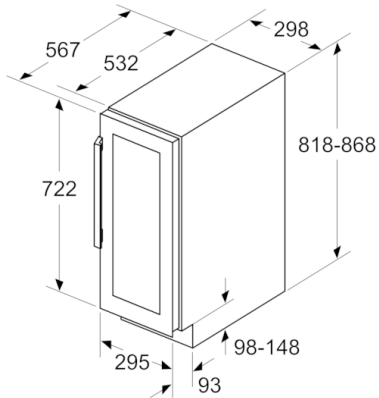

Serie | 6, Wine cooler with glass door, 82 x 30 cm KUW20VHF0G

Your personal wine cellar: built under wine cabinet 30cm width with adjustable temperature between 5°C and 20°C.

- KUW20VHF0G
- Built-in wine cabinet

- Ventilation in plinth, the plinth size can be varied
- Door aperture angle 115°
- Lockable appliance: No
- Variable plinth adaption
- Right hinged door, door reversible

Dimension and installation

- Niche Dimensions: 82 cm H x 30 cm W x 55 cm D
- Dimensions: 81.8 cm H x 29.8 cm W x 56.7 cm D

Key features - Freezer section

Additional features

Design features

- EU19_EEK_D: F
- Total Volume : 58 l
- Net Fridge Volume : 58 l
- Net Freezer Volume : 0 l
- Annual Energy Consumption: 100 kWh/a
- Climate Class: SN-ST
- EU19_Fast freezer facility_D
- Noise Level : 38 dB

Serie | 6, Wine cooler with glass door, 82 x 30 cm
KUW20VHF0G

measurements in mm

measurements in mm

measurements in mm