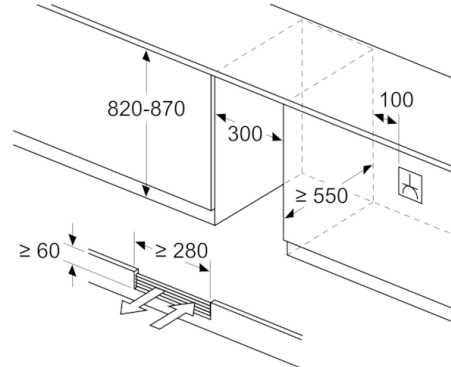

- Ventilation in plinth, the plinth size can be varied
- Door aperture angle 115°
- Lockable appliance: No
- Variable plinth adaption
- Right hinged door, door reversible

Dimension and installation

- Niche Dimensions: 82 cm H x 30 cm W x 55 cm D
- Dimensions: 81.8 cm H x 29.8 cm W x 56.7 cm D

Key features - Freezer section

Additional features

Design features

- EU19_EEK_D: F
- Total Volume : 58 l
- Net Fridge Volume : 58 l
- Net Freezer Volume : 0 l
- Annual Energy Consumption: 100 kWh/a
- Climate Class: SN-ST
- EU19_Fast freezer facility_D
- Noise Level : 38 dB

Serie | 6, Wine cooler with glass door, 82 x 30 cm
KUW20VHF0G

measurements in mm

measurements in mm

measurements in mm