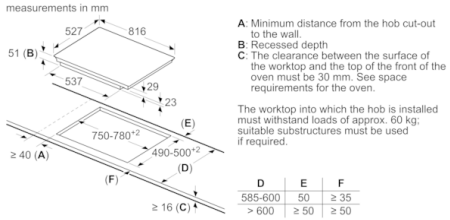

### Technical information

- Measurement: (H/B/T) 51 x 816 x 527 mm
- Installation dimensions: (ID/W/D) 51 mm x 750 mm x 490 mm
- Connection cable 110 cm
- Cable included
- Connected load: 7.4 KW

### Power and size

- Cooking zones: 1 x Ø 400 mmx230 mm, 3.3 KW (max. Power levels 3.7 KW) Induction or 2 x Ø 200 mm, 2.2 KW (max. Power levels 3.7 KW) Induction; 1 x Ø 400 mmx230 mm, 3.3 KW (max. Power levels 3.7 KW) Induction or 2 x Ø 200 mm, 2.2 KW (max. Power levels 3.7 KW) Induction
- Min. worktop thickness: 16 mm

## Serie | 8, Induction hob, 80 cm, Black PXY875KW1E

①  
Ventilation gap must  
be present

All measurements in mm

Measurements in mm

①  
Ventilation gap must  
be present

All measurements in mm

Measurements  
in mm