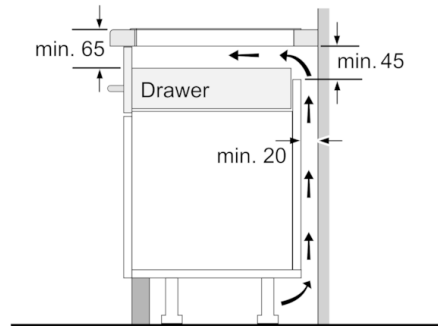

**Technical Data**

Product name/family :	Cooking zone ceramic
Construction type :	Built-in
Energy input :	Electric
Total number of positions that can be used at the same time :	4
Required niche size for installation (HxWxD) :	51 x 750-780 x 490-500
Width of the appliance :	816
Dimensions :	51 x 816 x 527
Dimensions of the packed product (HxWxD) (mm) :	126 x 953 x 603
Net weight (kg) :	17.276
Gross weight (kg) :	18.9
Residual heat indicator :	Separate
Location of control panel :	Hob front
Color of surface :	Black
Approval certificates :	AENOR, CE
Length of electrical supply cord (cm) :	110
EAN code :	4242002949147
Electrical connection rating (W) :	7400
Voltage (V) :	220-240
Frequency (Hz) :	50; 60

### Technical information

- Measurement: (H/B/T) 51 x 816 x 527 mm
- Installation dimensions: (ID/W/D) 51 mm x 750 mm x 490 mm
- Connection cable 110 cm
- Cable included
- Connected load: 7.4 KW

### Power and size

- Cooking zones: 1 x Ø 400 mmx230 mm, 3.3 KW (max. Power levels 3.7 KW) Induction or 2 x Ø 200 mm, 2.2 KW (max. Power levels 3.7 KW) Induction; 1 x Ø 400 mmx230 mm, 3.3 KW (max. Power levels 3.7 KW) Induction or 2 x Ø 200 mm, 2.2 KW (max. Power levels 3.7 KW) Induction
- Min. worktop thickness: 16 mm

## Serie | 8, Induction hob, 80 cm, Black PXY875KW1E

①  
Ventilation gap must  
be present

All measurements in mm

Measurements in mm

①  
Ventilation gap must  
be present

All measurements in mm

Measurements  
in mm