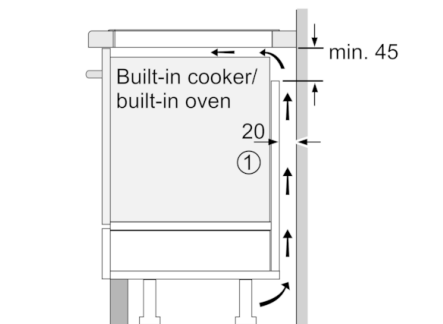

**Technical Data**

Product name/family :	Cooking zone ceramic
Construction type :	Built-in
Energy input :	Electric
Total number of positions that can be used at the same time :	4
Required niche size for installation (HxWxD) :	51 x 750-780 x 490-500
Width of the appliance :	816
Dimensions :	51 x 816 x 527
Dimensions of the packed product (HxWxD) (mm) :	126 x 953 x 603
Net weight (kg) :	17.276
Gross weight (kg) :	18.9
Residual heat indicator :	Separate
Location of control panel :	Hob front
Color of surface :	Black
Approval certificates :	AENOR, CE
Length of electrical supply cord (cm) :	110
EAN code :	4242002949147
Electrical connection rating (W) :	7400
Voltage (V) :	220-240
Frequency (Hz) :	50; 60

### Technical information

- Measurement: (H/B/T) 51 x 816 x 527 mm
- Installation dimensions: (ID/W/D) 51 mm x 750 mm x 490 mm
- Connection cable 110 cm
- Cable included
- Connected load: 7.4 KW

### Power and size

- Cooking zones: 1 x Ø 400 mmx230 mm, 3.3 KW (max. Power levels 3.7 KW) Induction or 2 x Ø 200 mm, 2.2 KW (max. Power levels 3.7 KW) Induction; 1 x Ø 400 mmx230 mm, 3.3 KW (max. Power levels 3.7 KW) Induction or 2 x Ø 200 mm, 2.2 KW (max. Power levels 3.7 KW) Induction
- Min. worktop thickness: 16 mm

## Serie | 8, Induction hob, 80 cm, Black PXY875KW1E

①  
Ventilation gap must  
be present

All measurements in mm

Measurements in mm

①  
Ventilation gap must  
be present

All measurements in mm

Measurements  
in mm