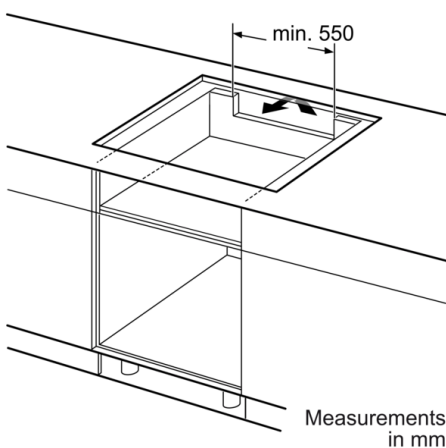

**Technical Data**

Product name/family :	Cooking zone ceramic
Construction type :	Built-in
Energy input :	Electric
Total number of positions that can be used at the same time :	4
Required niche size for installation (HxWxD) :	51 x 750-780 x 490-500
Width of the appliance :	816
Dimensions :	51 x 816 x 527
Dimensions of the packed product (HxWxD) (mm) :	126 x 953 x 603
Net weight (kg) :	17.276
Gross weight (kg) :	18.9
Residual heat indicator :	Separate
Location of control panel :	Hob front
Color of surface :	Black
Approval certificates :	AENOR, CE
Length of electrical supply cord (cm) :	110
EAN code :	4242002949147
Electrical connection rating (W) :	7400
Voltage (V) :	220-240
Frequency (Hz) :	50; 60

### Technical information

- Measurement: (H/B/T) 51 x 816 x 527 mm
- Installation dimensions: (ID/W/D) 51 mm x 750 mm x 490 mm
- Connection cable 110 cm
- Cable included
- Connected load: 7.4 KW

### Power and size

- Cooking zones: 1 x Ø 400 mmx230 mm, 3.3 KW (max. Power levels 3.7 KW) Induction or 2 x Ø 200 mm, 2.2 KW (max. Power levels 3.7 KW) Induction; 1 x Ø 400 mmx230 mm, 3.3 KW (max. Power levels 3.7 KW) Induction or 2 x Ø 200 mm, 2.2 KW (max. Power levels 3.7 KW) Induction
- Min. worktop thickness: 16 mm

## Serie | 8, Induction hob, 80 cm, Black PXY875KW1E

①  
Ventilation gap must  
be present

All measurements in mm

Measurements in mm

①  
Ventilation gap must  
be present

All measurements in mm

Measurements  
in mm