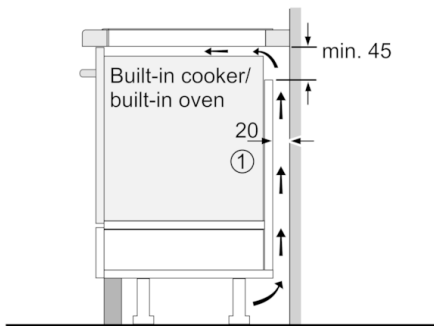

Serie | 8, Induction hob, 80 cm, Black PXY875KW1E

①
Ventilation gap must
be present

All measurements in mm