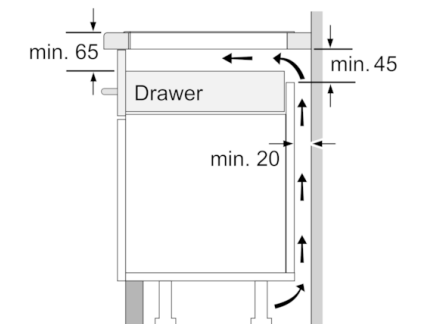

Technical Data

Product name/family :	Cooking zone ceramic
Construction type :	Built-in
Energy input :	Electric
Total number of positions that can be used at the same time :	5
Required niche size for installation (HxWxD) :	51 x 750-750 x 490-500
Width of the appliance :	802
Dimensions :	51 x 802 x 522
Dimensions of the packed product (HxWxD) (mm) :	126 x 953 x 608
Net weight (kg) :	14.876
Gross weight (kg) :	16.5
Residual heat indicator :	Separate
Location of control panel :	Hob front
Basic surface material :	Ceramic
Color of surface :	Black
Approval certificates :	AENOR, CE
Length of electrical supply cord (cm) :	110
EAN code :	4242005088836
Electrical connection rating (W) :	7400
Voltage (V) :	220-240
Frequency (Hz) :	50; 60

Power and size

- Cooking zones: 1 x Ø 180 mm, 1.8 KW (max. Power levels 3.1 KW) Induction; 1 x Ø 145 mm, 1.4 KW (max. Power levels 2.2 KW) Induction; 1 x Ø 240 mm, 2.2 KW (max. Power levels 3.7 KW) Induction; 1 x Ø 190 mm, 2.2 KW (max. Power levels 3.7 KW) Induction; 1 x Ø 190 mm, 2.2 KW (max. Power levels 3.7 KW) Induction
- Min. worktop thickness: 16 mm
- Installation dimensions: (ID/W/D) 51 mm x 750 mm x 490 mm
- Appliance dimensions: (W/D) 802 mm x 522 mm
- Cable included
- Connection cable (1.1 m) with cable
- Connected load: 7.4 KW

Safety Features

- 2 stage residual heat indicator for each zone
- Main on/off switch

Quickness

- PowerBoost function for all zones

Serie | 6, Induction hob, 80 cm, Black PVW851FB5E

①
Ventilation gap must
be present

All measurements in mm

Measurements in mm