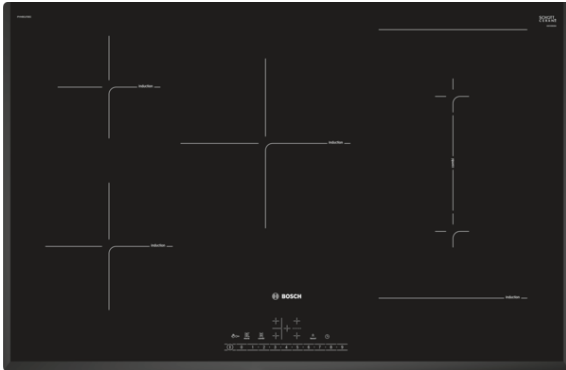

**Serie | 6, Induction hob, 80 cm, Black
PVW851FB5E**

The Induction hob: Faster than gas and ceramic hobs, induction is easier to clean and more energy efficient.

- **DirectSelect:** Direct, simple selection of the desired cooking zone, power and additional functions.
- **CombiZone:** More flexibility by combining two cooking zones for cooking with even heat distribution for larger cookware like roasters.
- **U-Bevel:** Elegant, appealing design with bevelled front and sides.
- **PowerBoost:** Up to 50% more power for faster heating.
- **QuickStart:** start straight away and select the desired cooking level.

Technical Data

Product name/family :	Cooking zone ceramic
Construction type :	Built-in
Energy input :	Electric
Total number of positions that can be used at the same time :	5
Required niche size for installation (HxWxD) :	51 x 750-750 x 490-500
Width of the appliance :	802
Dimensions :	51 x 802 x 522
Dimensions of the packed product (HxWxD) (mm) :	126 x 953 x 608
Net weight (kg) :	14.876
Gross weight (kg) :	16.5
Residual heat indicator :	Separate
Location of control panel :	Hob front
Basic surface material :	Ceramic
Color of surface :	Black
Approval certificates :	AENOR, CE
Length of electrical supply cord (cm) :	110
EAN code :	4242005088836
Electrical connection rating (W) :	7400
Voltage (V) :	220-240
Frequency (Hz) :	50; 60

4 242005 088836

Serie | 6, Induction hob, 80 cm, Black PVW851FB5E

The Induction hob: Faster than gas and ceramic hobs, induction is easier to clean and more energy efficient.

Design

- 802 mm
- Three sided bevelled frameless finish