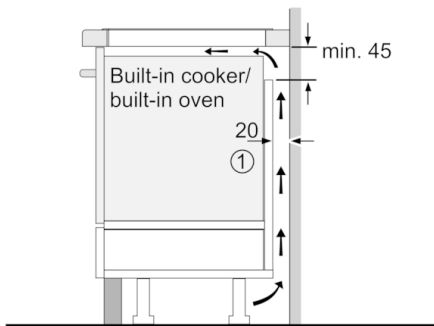

Technical Data

Product name/family :	Cooking zone ceramic
Construction type :	Built-in
Energy input :	Electric
Total number of positions that can be used at the same time :	5
Required niche size for installation (HxWxD) :	51 x 750-750 x 490-500
Width of the appliance :	802
Dimensions :	51 x 802 x 522
Dimensions of the packed product (HxWxD) (mm) :	126 x 953 x 608
Net weight (kg) :	14.876
Gross weight (kg) :	16.5
Residual heat indicator :	Separate
Location of control panel :	Hob front
Basic surface material :	Ceramic
Color of surface :	Black
Approval certificates :	AENOR, CE
Length of electrical supply cord (cm) :	110
EAN code :	4242005088836
Electrical connection rating (W) :	7400
Voltage (V) :	220-240
Frequency (Hz) :	50; 60

Power and size

- Cooking zones: 1 x Ø 180 mm, 1.8 KW (max. Power levels 3.1 KW) Induction; 1 x Ø 145 mm, 1.4 KW (max. Power levels 2.2 KW) Induction; 1 x Ø 240 mm, 2.2 KW (max. Power levels 3.7 KW) Induction; 1 x Ø 190 mm, 2.2 KW (max. Power levels 3.7 KW) Induction; 1 x Ø 190 mm, 2.2 KW (max. Power levels 3.7 KW) Induction
- Min. worktop thickness: 16 mm
- Installation dimensions: (ID/W/D) 51 mm x 750 mm x 490 mm
- Appliance dimensions: (W/D) 802 mm x 522 mm
- Cable included
- Connection cable (1.1 m) with cable
- Connected load: 7.4 KW

Safety Features

- 2 stage residual heat indicator for each zone
- Main on/off switch

Quickness

- PowerBoost function for all zones

Serie | 6, Induction hob, 80 cm, Black PVW851FB5E

①
Ventilation gap must
be present