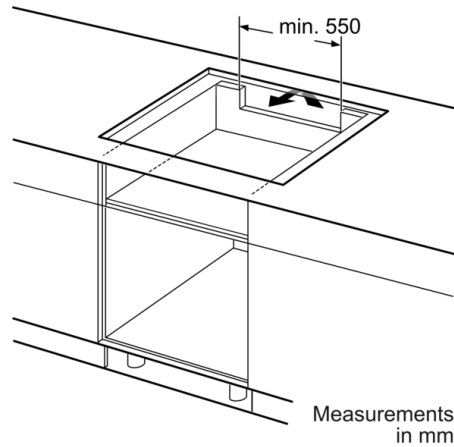

Technical Data

Product name/family :	Cooking zone ceramic
Construction type :	Built-in
Energy input :	Electric
Total number of positions that can be used at the same time :	5
Required niche size for installation (HxWxD) :	51 x 750-750 x 490-500
Width of the appliance :	802
Dimensions :	51 x 802 x 522
Dimensions of the packed product (HxWxD) (mm) :	126 x 953 x 608
Net weight (kg) :	14.876
Gross weight (kg) :	16.5
Residual heat indicator :	Separate
Location of control panel :	Hob front
Basic surface material :	Ceramic
Color of surface :	Black
Approval certificates :	AENOR, CE
Length of electrical supply cord (cm) :	110
EAN code :	4242005088836
Electrical connection rating (W) :	7400
Voltage (V) :	220-240
Frequency (Hz) :	50; 60

Power and size

- Cooking zones: 1 x Ø 180 mm, 1.8 KW (max. Power levels 3.1 KW) Induction; 1 x Ø 145 mm, 1.4 KW (max. Power levels 2.2 KW) Induction; 1 x Ø 240 mm, 2.2 KW (max. Power levels 3.7 KW) Induction; 1 x Ø 190 mm, 2.2 KW (max. Power levels 3.7 KW) Induction; 1 x Ø 190 mm, 2.2 KW (max. Power levels 3.7 KW) Induction
- Min. worktop thickness: 16 mm
- Installation dimensions: (ID/W/D) 51 mm x 750 mm x 490 mm
- Appliance dimensions: (W/D) 802 mm x 522 mm
- Cable included
- Connection cable (1.1 m) with cable
- Connected load: 7.4 KW

Safety Features

- 2 stage residual heat indicator for each zone
- Main on/off switch

Quickness

- PowerBoost function for all zones

Serie | 6, Induction hob, 80 cm, Black PVW851FB5E

①
Ventilation gap must
be present

All measurements in mm

Measurements in mm