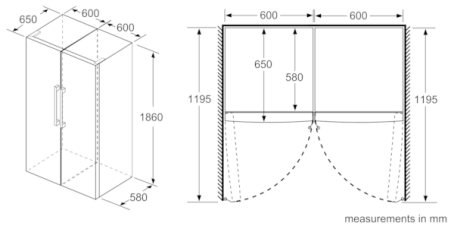

Dimension and installation

- Dimensions: 186 cm H x 60 cm W x 65 cm D

Key features - Fridge section

- Left hinged, door reversible
- Height adjustable front feet
- Door opening: No side clearance needed at all. Full access to all drawers, door opening angle 90°.
- Connection value 90 W
- 220 - 240 V

**Serie | 6, Free-standing fridge, 186 x 60 cm,
White
KSV36AWEPG**

	a	b	c	d	e	f
KSW36, GSD36	187					
KSV36, KSF36, GSN36, GSV36	186					
KSV33, GSN33, GSV33	176	60	65	58	60	119.5
KSV29, GSN29, GSV29	161					
GSV24	146					
GSN51	161					
GSN54	176	70	78	70	70	142
GSN58	191					

a Height
b Width
c Depth with closed door w/o handle and w/o distance part
d Depth of cabinet w/o distance part
e Width with open door w/o handle
f Depth with open door w/o handle w/o distance part

measurements in cm