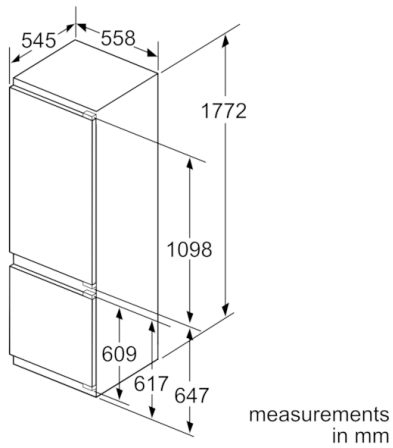

Serie | 6, Built-in fridge-freezer with freezer at bottom, 177.2 x 55.8 cm
KIS87AFE0G

The specified unit door dimensions are valid for a door gap of 4 mm.

measurements in mm
Recommended gap dimensions for flat hinges