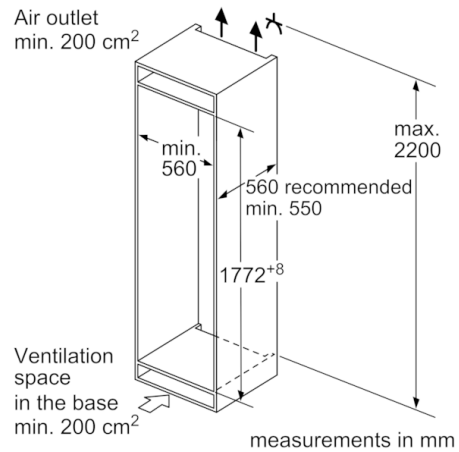

Serie | 6, Built-in fridge-freezer with freezer at bottom, 177.2 x 55.8 cm
KIS87AFE0G

The specified unit door dimensions are valid for a door gap of 4 mm.

measurements in mm
Recommended gap dimensions for flat hinges