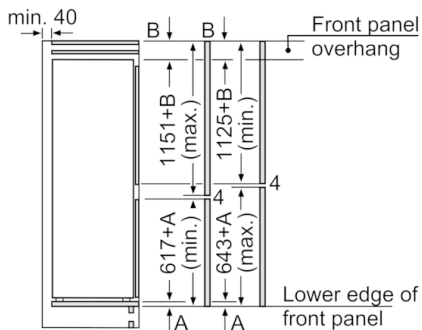

Serie | 6, Built-in fridge-freezer with freezer at bottom, 177.2 x 55.8 cm
KIS87AFE0G

The specified unit door dimensions are valid for a door gap of 4 mm.

measurements in mm
Recommended gap dimensions for flat hinges