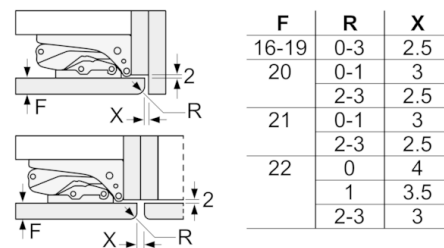

F	R	X
16-19	0-3	2.5
20	0-1	3
	2-3	2.5
21	0-1	3
	2-3	2.5
22	0	4
	1	3.5
	2-3	3

The gap dimensions recommended in the table must be adhered to in order to ensure that appliance doors do not collide with anything when they are opened, and to avoid causing damage to kitchen units.