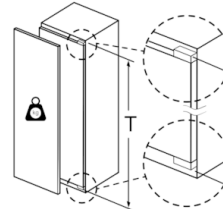

Maximal permissible weight of the unit fronts

Fitted kitchen unit doors that exceed the permissible weight may cause damage and result in functional impairment of the hinges.

T: Includes height of appliance door	undamped hinge,	damped hinge,
Hinges in mm:	Door in kg:	Door in kg:
1500-1750	22	22

measurements in mm
Recommended gap dimensions for flat hinges

F	R	X
16-19	0-3	2.5
20	0-1	3
	2-3	2.5
21	0-1	3
	2-3	2.5
22	0	4
	1	3.5
	2-3	3

The gap dimensions recommended in the table must be adhered to in order to ensure that appliance doors do not collide with anything when they are opened, and to avoid causing damage to kitchen units.