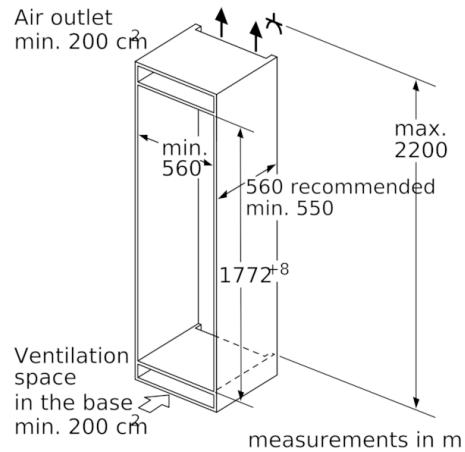

Serie | 6, Built-in fridge, 177.5 x 56 cm
KIR81AFE0G

Maximal permissible weight of the unit fronts

Fitted kitchen unit doors that exceed the permissible weight may cause damage and result in functional impairment of the hinges.

T: Includes height of appliance door	undamped hinge,	damped hinge,
Hinges in mm:	Door in kg:	Door in kg:
1500-1750	22	22

measurements in mm
Recommended gap dimensions for flat hinges

F	R	X
16-19	0-3	2.5
20	0-1	3
	2-3	2.5
21	0-1	3
	2-3	2.5
22	0	4
	1	3.5
	2-3	3

The gap dimensions recommended in the table must be adhered to in order to ensure that appliance doors do not collide with anything when they are opened, and to avoid causing damage to kitchen units.