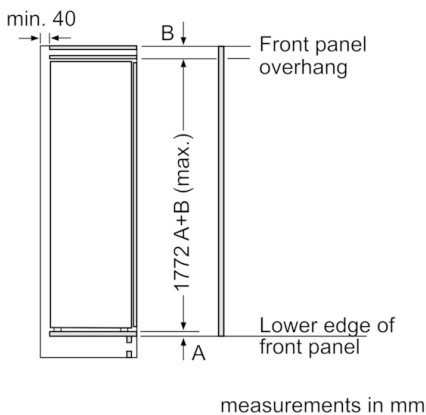

Serie | 6, Built-in fridge, 177.5 x 56 cm
KIR81AFE0G

Maximal permissible weight of the unit fronts

Fitted kitchen unit doors that exceed the permissible weight may cause damage and result in functional impairment of the hinges.

T: Includes height of appliance door	undamped hinge,	damped hinge,
Hinges in mm:	Door in kg:	Door in kg:
1500-1750	22	22

measurements in mm
Recommended gap dimensions for flat hinges

F	R	X
16-19	0-3	2.5
20	0-1	3
	2-3	2.5
21	0-1	3
	2-3	2.5
22	0	4
	1	3.5
	2-3	3

The gap dimensions recommended in the table must be adhered to in order to ensure that appliance doors do not collide with anything when they are opened, and to avoid causing damage to kitchen units.