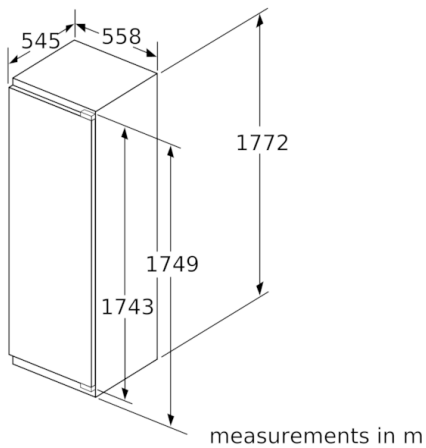

Serie | 6, Built-in fridge, 177.5 x 56 cm
KIR81AFE0G

Maximal permissible weight of the unit fronts

Fitted kitchen unit doors that exceed the permissible weight may cause damage and result in functional impairment of the hinges.

T: Includes height of appliance door	undamped hinge,	damped hinge,
Hinges in mm:	Door in kg:	Door in kg:
1500-1750	22	22

measurements in mm
Recommended gap dimensions for flat hinges

F	R	X
16-19	0-3	2.5
20	0-1	3
	2-3	2.5
21	0-1	3
	2-3	2.5
22	0	4
	1	3.5
	2-3	3

The gap dimensions recommended in the table must be adhered to in order to ensure that appliance doors do not collide with anything when they are opened, and to avoid causing damage to kitchen units.