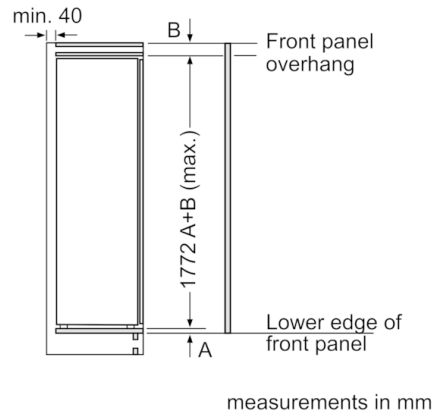

**Serie | 6, Built-in fridge with freezer section,
177.5 x 56 cm
KIL82AFF0G**

Maximal permissible weight of the unit fronts

Fitted kitchen unit doors that exceed the permissible weight may cause damage and result in functional impairment of the hinges.

T: Includes height of appliance door Hinges in mm:	undamped hinge, Door in kg:	damped hinge, Door in kg:
1500-1750	22	22

measurements in mm

Recommended gap dimensions for flat hinges

F	R	X
16-19	0-3	2.5
20	0-1	3
	2-3	2.5
21	0-1	3
	2-3	2.5
22	0	4
	1	3.5
	2-3	3

The gap dimensions recommended in the table must be adhered to in order to ensure that appliance doors do not collide with anything when they are opened, and to avoid causing damage to kitchen units.