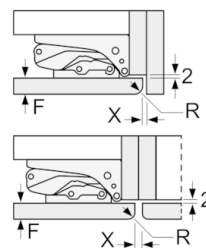

**Design features**

**Dimension and installation**

**Additional features**

**Serie | 6, Built-in fridge with freezer section,  
177.5 x 56 cm  
KIL82AFF0G**

Maximal permissible weight of the unit fronts

Fitted kitchen unit doors that exceed the permissible weight may cause damage and result in functional impairment of the hinges.

T: Includes height of appliance door Hinges in mm:	undamped hinge, Door in kg:	damped hinge, Door in kg:
1500-1750	22	22

measurements in mm

Recommended gap dimensions for flat hinges

F	R	X
16-19	0-3	2.5
20	0-1	3
	2-3	2.5
21	0-1	3
	2-3	2.5
22	0	4
	1	3.5
	2-3	3

The gap dimensions recommended in the table must be adhered to in order to ensure that appliance doors do not collide with anything when they are opened, and to avoid causing damage to kitchen units.