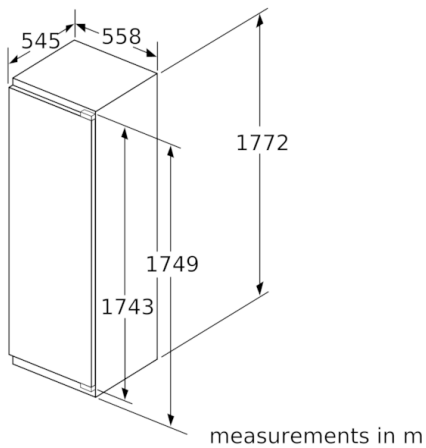

**Food freshness system**

- 1 hinged freezer compartment
- Ice box

**Dimension and installation**

- Dimensions: 177.2 cm H x 55.8 cm W x 54.5 cm D
- Niche Dimensions: 177.5 cm H x 56 cm W x 55 cm D

**Key features - Fridge section**

- Right hinged door, door reversible
- Connection value 90 W
- 220 - 240 V

**Key features - Freezer section**

- 3 x egg tray, 1 x ice cube tray

**Country Specific Options**

- Based on the results of the standard 24-hour test. Actual consumption depends on usage/position of the appliance.

**Design features**

**Dimension and installation**

**Additional features**

**Serie | 6, Built-in fridge with freezer section,  
177.5 x 56 cm  
KIL82AFF0G**

Maximal permissible weight of the unit fronts

Fitted kitchen unit doors that exceed the permissible weight may cause damage and result in functional impairment of the hinges.

T: Includes height of appliance door Hinges in mm:	undamped hinge, Door in kg:	damped hinge, Door in kg:
1500-1750	22	22

measurements in mm

Recommended gap dimensions for flat hinges

F	R	X
16-19	0-3	2.5
20	0-1	3
	2-3	2.5
21	0-1	3
	2-3	2.5
22	0	4
	1	3.5
	2-3	3