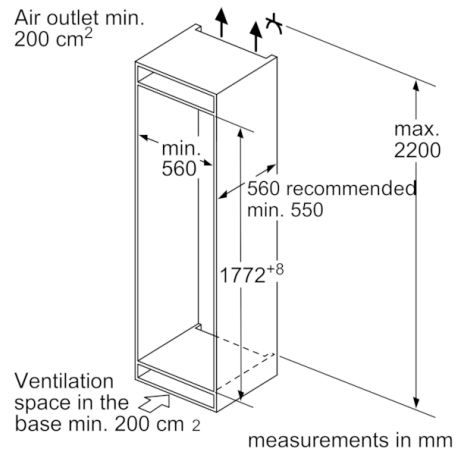

Food freshness system

- Vario Zone - removable safety glass shelves for extra space!
- 3 transparent freezer drawers, including 1 BigBox

Dimension and installation

- Dimensions: 177.2 cm H x 55.8 cm W x 54.5 cm D
- Niche Dimensions: 177.5 cm H x 56 cm W x 55 cm D

Key features - Fridge section

- Right hinged door, door reversible
- Connection value 90 W
- 220 - 240 V

Key features - Freezer section

- 3 x egg tray, 1 x ice cube tray, .

Country Specific Options

- Based on the results of the standard 24-hour test. Actual consumption depends on usage/position of the appliance.

Design features

Dimension and installation

Additional features

Performance and Consumption

- EU19_EEK_D: E
- Total Volume : 223 l
- Net Fridge Volume : 156 l
- Net Freezer Volume : 67 l
- Freezing capacity 24h : 7 kg
- Annual Energy Consumption: 252 kWh/a
- Climate Class: SN-ST
- Noise Level : 36 dB
- Temperature rise time : EU19_Temperature rise time_D: 8 H

**Serie | 8, Built-in fridge-freezer with freezer at bottom, 177.2 x 55.8 cm
KIF86PFE0**

The specified unit door dimensions are valid for a door gap of 4 mm.
measurements in mm

measurements in mm
Recommended gap dimensions for flat hinges