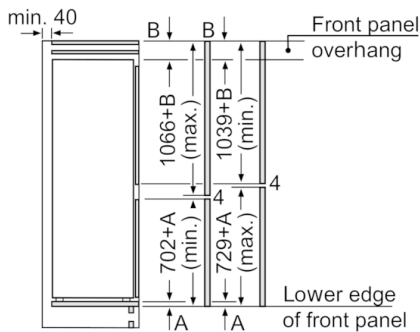

Food freshness system

- Vario Zone - removable safety glass shelves for extra space!
- 3 transparent freezer drawers, including 1 BigBox

Dimension and installation

- Dimensions: 177.2 cm H x 55.8 cm W x 54.5 cm D
- Niche Dimensions: 177.5 cm H x 56 cm W x 55 cm D

Key features - Fridge section

- Right hinged door, door reversible
- Connection value 90 W
- 220 - 240 V

Key features - Freezer section

- 3 x egg tray, 1 x ice cube tray, .

Country Specific Options

- Based on the results of the standard 24-hour test. Actual consumption depends on usage/position of the appliance.

**Serie | 8, Built-in fridge-freezer with freezer at bottom, 177.2 x 55.8 cm
KIF86PFE0**

The specified unit door dimensions are valid for a door gap of 4 mm.
measurements in mm

measurements in mm
Recommended gap dimensions for flat hinges

F	R	X
16-19	0-3	2.5
20	0-1	3
	2-3	2.5
21	0-1	3
	2-3	2.5
22	0	4
	1	3.5
	2-3	3

The gap dimensions recommended in the table must be adhered to in order to ensure that appliance doors do not collide with anything when they are opened, and to avoid causing damage to kitchen units.