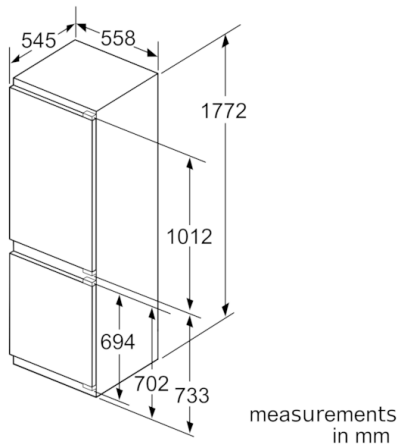

Food freshness system

- Vario Zone - removable safety glass shelves for extra space!
- 3 transparent freezer drawers, including 1 BigBox

Dimension and installation

- Dimensions: 177.2 cm H x 55.8 cm W x 54.5 cm D
- Niche Dimensions: 177.5 cm H x 56 cm W x 55 cm D

Design features

Dimension and installation

Additional features

Performance and Consumption

- EU19_EEK_D: E
- Total Volume : 223 l
- Net Fridge Volume : 156 l
- Net Freezer Volume : 67 l
- Freezing capacity 24h : 7 kg
- Annual Energy Consumption: 252 kWh/a
- Climate Class: SN-ST
- Noise Level : 36 dB
- Temperature rise time : EU19_Temperature rise time_D: 8 H

**Serie | 8, Built-in fridge-freezer with freezer at bottom, 177.2 x 55.8 cm
KIF86PFE0**

The specified unit door dimensions are valid for a door gap of 4 mm.
measurements in mm

measurements in mm
Recommended gap dimensions for flat hinges

F	R	X
16-19	0-3	2.5
20	0-1	3
	2-3	2.5
21	0-1	3
	2-3	2.5
22	0	4
	1	3.5
	2-3	3

The gap dimensions recommended in the table must be adhered to in order to ensure that appliance doors do not collide with anything when they are opened, and to avoid causing damage to kitchen units.