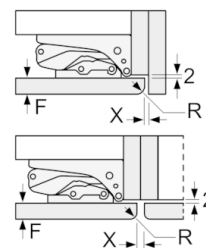

Key features - Fridge section

- Right hinged door, door reversible
- Connection value 90 W
- 220 - 240 V

Key features - Freezer section

- 3 x egg tray, 1 x ice cube tray, .

Country Specific Options

- Based on the results of the standard 24-hour test. Actual consumption depends on usage/position of the appliance.

F	R	X
16-19	0-3	2.5
20	0-1	3
	2-3	2.5
21	0-1	3
	2-3	2.5
22	0	4
	1	3.5
	2-3	3

The gap dimensions recommended in the table must be adhered to in order to ensure that appliance doors do not collide with anything when they are opened, and to avoid causing damage to kitchen units.