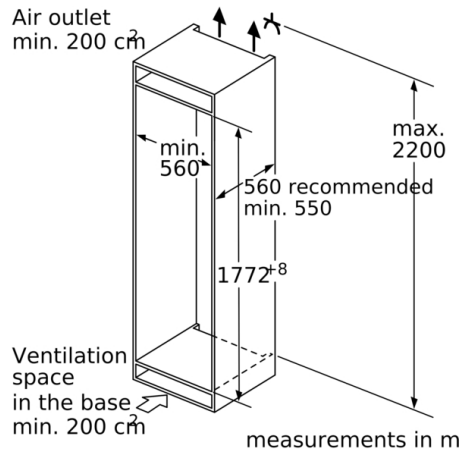

Food freshness system

- 1 hinged freezer compartment

Dimension and installation

- Dimensions: 177.2 cm H x 55.8 cm W x 54.5 cm D
- Niche Dimensions: 177.5 cm H x 56 cm W x 55 cm D

Key features - Fridge section

- Right hinged door, door reversible
- 220 - 240 V

Key features - Freezer section

- ., 3 x egg tray, 1 x ice cube tray

Included accessories

Country Specific Options

- Based on the results of the standard 24-hour test. Actual consumption depends on usage/position of the appliance.

Design features

Dimension and installation

Additional features

Performance and Consumption

- EU19_EEK_D: F
- Total Volume : 269 l
- Net Fridge Volume : 254 l
- Net Freezer Volume : 15 l
- Freezing capacity 24h : 2.8 kg
- Annual Energy Consumption: 230 kWh/a
- Climate Class: SN-ST
- Noise Level : 37 dB
- Temperature rise time : EU19_Temperature rise time_D: 9.5 H

**Serie | 8, Built-in fridge with freezer section,
177.5 x 56 cm, flat hinge
KIF82PFF0**

Maximal permissible weight of the unit fronts

Fitted kitchen unit doors that exceed the permissible weight may cause damage and result in functional impairment of the hinges.