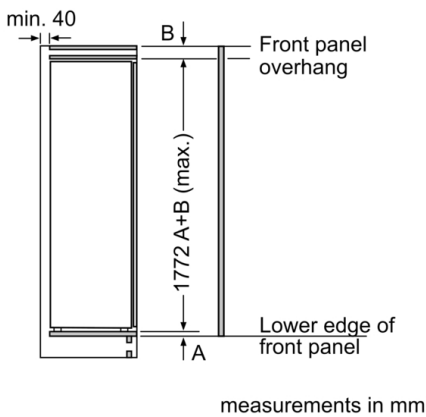

**Serie | 8, Built-in fridge with freezer section,
177.5 x 56 cm, flat hinge
KIF82PFF0**