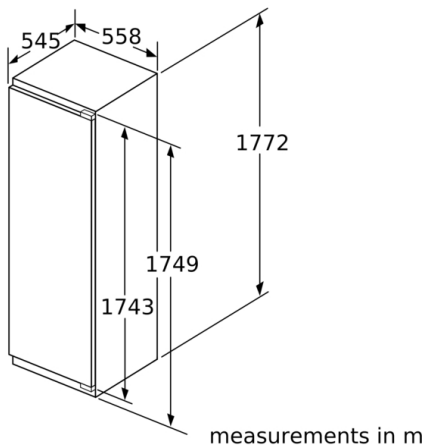

Food freshness system

- 1 hinged freezer compartment

Dimension and installation

- Dimensions: 177.2 cm H x 55.8 cm W x 54.5 cm D
- Niche Dimensions: 177.5 cm H x 56 cm W x 55 cm D

Key features - Fridge section

Design features

Dimension and installation

Additional features

Performance and Consumption

- EU19_EEK_D: F
- Total Volume : 269 l
- Net Fridge Volume : 254 l
- Net Freezer Volume : 15 l
- Freezing capacity 24h : 2.8 kg
- Annual Energy Consumption: 230 kWh/a
- Climate Class: SN-ST
- Noise Level : 37 dB
- Temperature rise time : EU19_Temperature rise time_D: 9.5 H

**Serie | 8, Built-in fridge with freezer section,
177.5 x 56 cm, flat hinge
KIF82PFF0**

Maximal permissible weight of the unit fronts

Fitted kitchen unit doors that exceed the permissible weight may cause damage and result in functional impairment of the hinges.

T: Includes height of appliance door Hinges in mm:	undamped hinge, Door in kg:	damped hinge, Door in kg:
1500-1750	22	22

measurements in mm
Recommended gap dimensions for flat hinges

The gap dimensions recommended in the table must be adhered to in order to ensure that appliance doors do not collide with anything when they are opened, and to avoid causing damage to kitchen units.