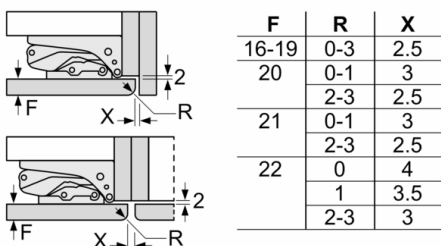

T: Includes height of appliance door Hinges in mm:	undamped hinge, Door in kg:	damped hinge, Door in kg:
1500-1750	22	22

measurements in mm
Recommended gap dimensions for flat hinges

The gap dimensions recommended in the table must be adhered to in order to ensure that appliance doors do not collide with anything when they are opened, and to avoid causing damage to kitchen units.