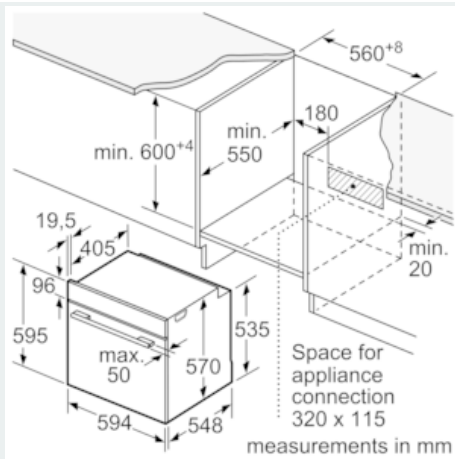

Features

Technical Data

Color / Material Front : Stainless steel
 Construction type : Built-in
 Integrated Cleaning system : Pyrolytic
 Required niche size for installation (HxWxD) : 585-595 x 560-568 x 550
 Dimensions : 595 x 594 x 548
 Dimensions of the packed product (HxWxD) (mm) : 660 x 690 x 660
 Control Panel Material : Glass
 Door Material : Glass
 Net weight (kg) : 39.828
 Usable volume of cavity (l) : 71
 Cooking method : Conventional heat, Full width grill, Hot Air, Hotair gentle, Hot air grilling, Pizza setting
 First cavity material : Other
 Temperature control : electronic
 Number of interior lights : 1
 Approval certificates : CE, VDE
 Length of electrical supply cord (cm) : 120
 EAN code : 4242003856178
 Number of cavities (2010/30/EC) : 1
 Energy efficiency rating : A
 Energy consumption per cycle conventional (2010/30/EC) : 0.99
 Energy consumption per cycle forced air convection (2010/30/EC) : 0.81
 Energy efficiency index (2010/30/EC) : 95.3
 Connection rating (W) : 3600
 Current (A) : 16
 Voltage (V) : 220-240
 Frequency (Hz) : 50; 60
 Plug type : no plug

- Energy consumption per cycle in fan-forced convection mode: 0.81 kWh
- Number of cavities: Main cavity
- Heat source: electrical
- Cavity volume: 71 litres
- Water tank capacity: with a volume of 220ml
- Temperature range 30 °C - 275 °C
- Location of water tank: Outside cavity
- Total connected load electric: 3.6 KW
- 120 cm Cable length
- Nominal voltage: 220 - 240 V
- Appliance dimension (hxwxd): 595 mm x 594 mm x 548 mm
- Niche dimension (hxwxd): 585 mm - 595 mm x 560 mm - 568 mm x 550 mm
- Please refer to the dimensions provided in the installation manual

iQ500, Built-in oven with added steam function, 60 x 60 cm, Stainless steel HR578G5S6B

Dimensioned drawings

Installation with a hob.