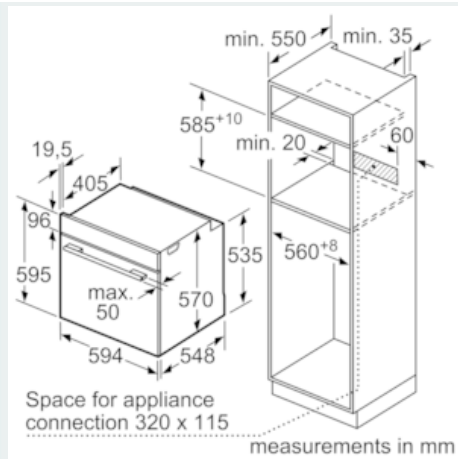

Features

Technical Data

Color / Material Front : Stainless steel
 Construction type : Built-in
 Integrated Cleaning system : Pyrolytic
 Required niche size for installation (HxWxD) : 585-595 x 560-568 x 550
 Dimensions : 595 x 594 x 548
 Dimensions of the packed product (HxWxD) (mm) : 660 x 690 x 660
 Control Panel Material : Glass
 Door Material : Glass
 Net weight (kg) : 39.828
 Usable volume of cavity (l) : 71
 Cooking method : Conventional heat, Full width grill, Hot Air, Hotair gentle, Hot air grilling, Pizza setting
 First cavity material : Other
 Temperature control : electronic
 Number of interior lights : 1
 Approval certificates : CE, VDE
 Length of electrical supply cord (cm) : 120
 EAN code : 4242003856178
 Number of cavities (2010/30/EC) : 1
 Energy efficiency rating : A
 Energy consumption per cycle conventional (2010/30/EC) : 0.99
 Energy consumption per cycle forced air convection (2010/30/EC) : 0.81
 Energy efficiency index (2010/30/EC) : 95.3
 Connection rating (W) : 3600
 Current (A) : 16
 Voltage (V) : 220-240
 Frequency (Hz) : 50; 60
 Plug type : no plug

- Energy consumption per cycle in fan-forced convection mode: 0.81 kWh
- Number of cavities: Main cavity
- Heat source: electrical
- Cavity volume: 71 litres
- Water tank capacity: with a volume of 220ml
- Temperature range 30 °C - 275 °C
- Location of water tank: Outside cavity
- Total connected load electric: 3.6 KW
- 120 cm Cable length
- Nominal voltage: 220 - 240 V
- Appliance dimension (hxwxd): 595 mm x 594 mm x 548 mm
- Niche dimension (hxwxd): 585 mm - 595 mm x 560 mm - 568 mm x 550 mm
- Please refer to the dimensions provided in the installation manual

iQ500, Built-in oven with added steam function, 60 x 60 cm, Stainless steel HR578G5S6B

Dimensioned drawings

Installation with a hob.