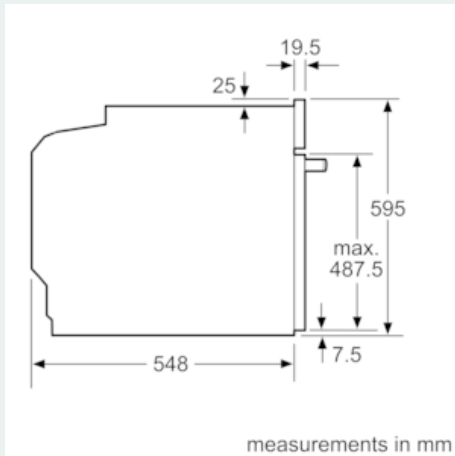

Features

Technical Data

Color / Material Front : Stainless steel
 Construction type : Built-in
 Integrated Cleaning system : Pyrolytic
 Required niche size for installation (HxWxD) : 585-595 x 560-568 x 550
 Dimensions : 595 x 594 x 548
 Dimensions of the packed product (HxWxD) (mm) : 660 x 690 x 660
 Control Panel Material : Glass
 Door Material : Glass
 Net weight (kg) : 39.828
 Usable volume of cavity (l) : 71
 Cooking method : Conventional heat, Full width grill, Hot Air, Hotair gentle, Hot air grilling, Pizza setting
 First cavity material : Other
 Temperature control : electronic
 Number of interior lights : 1
 Approval certificates : CE, VDE
 Length of electrical supply cord (cm) : 120
 EAN code : 4242003856178
 Number of cavities (2010/30/EC) : 1
 Energy efficiency rating : A
 Energy consumption per cycle conventional (2010/30/EC) : 0.99
 Energy consumption per cycle forced air convection (2010/30/EC) : 0.81
 Energy efficiency index (2010/30/EC) : 95.3
 Connection rating (W) : 3600
 Current (A) : 16
 Voltage (V) : 220-240
 Frequency (Hz) : 50; 60
 Plug type : no plug

- Energy consumption per cycle in fan-forced convection mode: 0.81 kWh
- Number of cavities: Main cavity
- Heat source: electrical
- Cavity volume: 71 litres
- Water tank capacity: with a volume of 220ml
- Temperature range 30 °C - 275 °C
- Location of water tank: Outside cavity
- Total connected load electric: 3.6 KW
- 120 cm Cable length
- Nominal voltage: 220 - 240 V
- Appliance dimension (hxwxd): 595 mm x 594 mm x 548 mm
- Niche dimension (hxwxd): 585 mm - 595 mm x 560 mm - 568 mm x 550 mm
- Please refer to the dimensions provided in the installation manual

iQ500, Built-in oven with added steam function, 60 x 60 cm, Stainless steel HR578G5S6B

Dimensioned drawings

Installation with a hob.