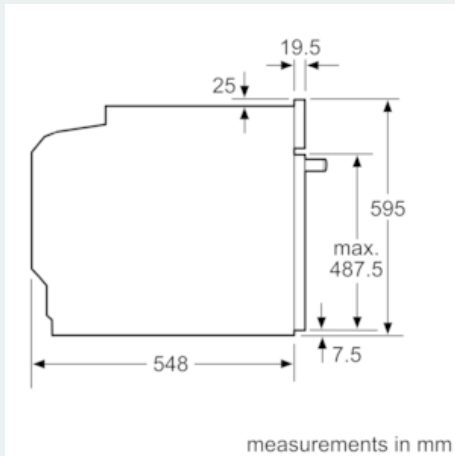

Features

Technical Data

Color / Material Front : Stainless steel
 Construction type : Built-in
 Integrated Cleaning system : Pyrolytic
 Required niche size for installation (HxWxD) : 585-595 x 560-568 x 550
 Dimensions : 595 x 594 x 548
 Dimensions of the packed product (HxWxD) (mm) : 675 x 690 x 660
 Control Panel Material : Glass
 Door Material : Glass
 Net weight (kg) : 38.285
 Usable volume of cavity (l) : 71
 Cooking method : Conventional heat, Full width grill, Hot Air, Hotair gentle, Hot air grilling, low temperature cooking, Pizza setting
 First cavity material : Other
 Temperature control : electronic
 Number of interior lights : 1
 Approval certificates : CE, VDE
 Length of electrical supply cord (cm) : 120
 EAN code : 4242003861165
 Number of cavities (2010/30/EC) : 1
 Energy efficiency rating : A
 Energy consumption per cycle conventional (2010/30/EC) : 0.99
 Energy consumption per cycle forced air convection (2010/30/EC) : 0.81
 Energy efficiency index (2010/30/EC) : 95.3
 Connection rating (W) : 3600
 Current (A) : 16
 Voltage (V) : 220-240
 Frequency (Hz) : 50; 60
 Plug type : no plug

Accessories

- 2 x combination grid, 1 x universal pan
- 1 varioClip rail, Stop function

Technical information

- Energy efficiency rating (acc. EU Nr. 65/2014): A
- Energy consumption per cycle in conventional mode: 0.99 kWh
- Energy consumption per cycle in fan-forced convection mode: 0.81 kWh
- Number of cavities: Main cavity
- Heat source: electrical
- Cavity volume: 71 litres

- Temperature range 30 °C - 275 °C
- Total connected load electric: 3.6 KW
- 120 cm Cable length
- Nominal voltage: 220 - 240 V
- Appliance dimension (hxwxd): 595 mm x 594 mm x 548 mm
- Niche dimension (hxwxd): 585 mm - 595 mm x 560 mm - 568 mm x 550 mm
- Please refer to the dimensions provided in the installation manual

**iQ500, Built-in oven, 60 x 60 cm,
Stainless steel
HB578G5S6B**

Dimensioned drawings

Installation with a hob.