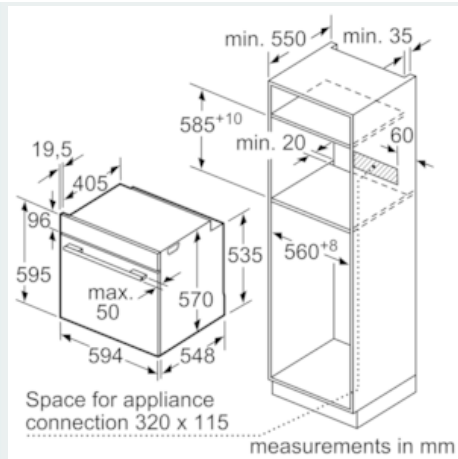

Features

Technical Data

Color / Material Front : Stainless steel
 Construction type : Built-in
 Integrated Cleaning system : Pyrolytic
 Required niche size for installation (HxWxD) : 585-595 x 560-568 x 550
 Dimensions : 595 x 594 x 548
 Dimensions of the packed product (HxWxD) (mm) : 675 x 690 x 660
 Control Panel Material : Glass
 Door Material : Glass
 Net weight (kg) : 38.285
 Usable volume of cavity (l) : 71
 Cooking method : Conventional heat, Full width grill, Hot Air, Hotair gentle, Hot air grilling, low temperature cooking, Pizza setting
 First cavity material : Other
 Temperature control : electronic
 Number of interior lights : 1
 Approval certificates : CE, VDE
 Length of electrical supply cord (cm) : 120
 EAN code : 4242003861165
 Number of cavities (2010/30/EC) : 1
 Energy efficiency rating : A
 Energy consumption per cycle conventional (2010/30/EC) : 0.99
 Energy consumption per cycle forced air convection (2010/30/EC) : 0.81
 Energy efficiency index (2010/30/EC) : 95.3
 Connection rating (W) : 3600
 Current (A) : 16
 Voltage (V) : 220-240
 Frequency (Hz) : 50; 60
 Plug type : no plug

Accessories

- 2 x combination grid, 1 x universal pan
- 1 varioClip rail, Stop function

Technical information

- Energy efficiency rating (acc. EU Nr. 65/2014): A
- Energy consumption per cycle in conventional mode: 0.99 kWh
- Energy consumption per cycle in fan-forced convection mode: 0.81 kWh
- Number of cavities: Main cavity
- Heat source: electrical
- Cavity volume: 71 litres

- Temperature range 30 °C - 275 °C
- Total connected load electric: 3.6 KW
- 120 cm Cable length
- Nominal voltage: 220 - 240 V
- Appliance dimension (hxwxd): 595 mm x 594 mm x 548 mm
- Niche dimension (hxwxd): 585 mm - 595 mm x 560 mm - 568 mm x 550 mm
- Please refer to the dimensions provided in the installation manual

**iQ500, Built-in oven, 60 x 60 cm,
Stainless steel
HB578G5S6B**

Dimensioned drawings

Installation with a hob.