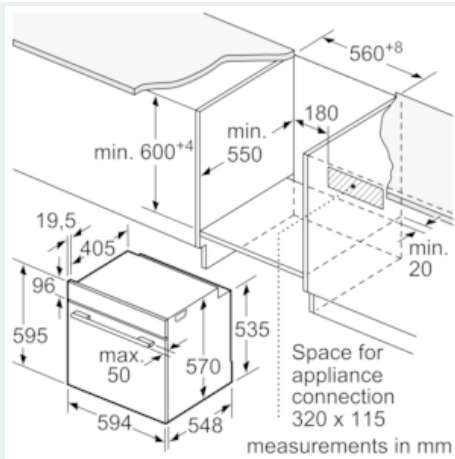

Features

Technical Data

Color / Material Front : Stainless steel
 Construction type : Built-in
 Integrated Cleaning system : Pyrolytic
 Required niche size for installation (HxWxD) : 585-595 x 560-568 x 550
 Dimensions : 595 x 594 x 548
 Dimensions of the packed product (HxWxD) (mm) : 675 x 690 x 660
 Control Panel Material : Glass
 Door Material : Glass
 Net weight (kg) : 38.285
 Usable volume of cavity (l) : 71
 Cooking method : Conventional heat, Full width grill, Hot Air, Hotair gentle, Hot air grilling, low temperature cooking, Pizza setting
 First cavity material : Other
 Temperature control : electronic
 Number of interior lights : 1
 Approval certificates : CE, VDE
 Length of electrical supply cord (cm) : 120
 EAN code : 4242003861165
 Number of cavities (2010/30/EC) : 1
 Energy efficiency rating : A
 Energy consumption per cycle conventional (2010/30/EC) : 0.99
 Energy consumption per cycle forced air convection (2010/30/EC) : 0.81
 Energy efficiency index (2010/30/EC) : 95.3
 Connection rating (W) : 3600
 Current (A) : 16
 Voltage (V) : 220-240
 Frequency (Hz) : 50; 60
 Plug type : no plug

Accessories

- 2 x combination grid, 1 x universal pan
- 1 varioClip rail, Stop function

Technical information

- Energy efficiency rating (acc. EU Nr. 65/2014): A
- Energy consumption per cycle in conventional mode: 0.99 kWh
- Energy consumption per cycle in fan-forced convection mode: 0.81 kWh
- Number of cavities: Main cavity
- Heat source: electrical
- Cavity volume: 71 litres

- Temperature range 30 °C - 275 °C
- Total connected load electric: 3.6 KW
- 120 cm Cable length
- Nominal voltage: 220 - 240 V
- Appliance dimension (hxwxd): 595 mm x 594 mm x 548 mm
- Niche dimension (hxwxd): 585 mm - 595 mm x 560 mm - 568 mm x 550 mm
- Please refer to the dimensions provided in the installation manual

**iQ500, Built-in oven, 60 x 60 cm,
Stainless steel
HB578G5S6B**

Dimensioned drawings

Installation with a hob.