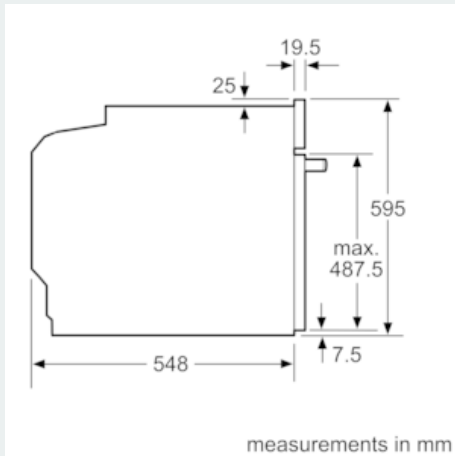

**iQ500, Built-in oven, 60 x 60 cm,
Stainless steel
HB578A0S6B**

Dimensioned drawings