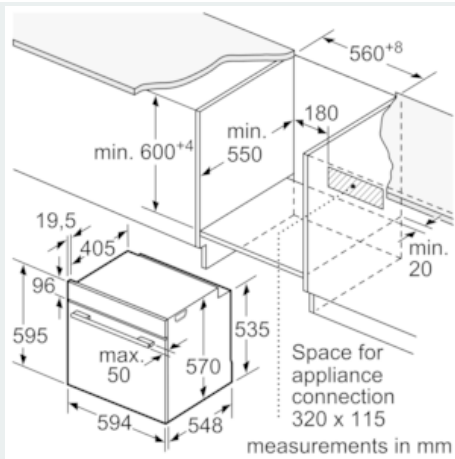

#### Accessories

- 2 x combination grid, 1 x universal pan
- 1 varioClip rail, Stop function

#### Technical information

- Energy efficiency rating (acc. EU Nr. 65/2014): A
- Energy consumption per cycle in conventional mode: 0.99 kWh
- Energy consumption per cycle in fan-forced convection mode: 0.81 kWh
- Number of cavities: Main cavity
- Heat source: electrical
- Cavity volume: 71 litres
- Temperature range 30 °C - 275 °C
- Total connected load electric: 3.6 KW
- 120 cm Cable length
- Nominal voltage: 220 - 240 V
- Appliance dimension (hxwxd): 595 mm x 594 mm x 548 mm

- Niche dimension (hxwxd): 585 mm - 595 mm x 560 mm - 568 mm x 550 mm
- Please refer to the dimensions provided in the installation manual

**iQ500, Built-in oven, 60 x 60 cm,  
Stainless steel  
HB578A0S6B**

Dimensioned drawings

Installation with a hob.