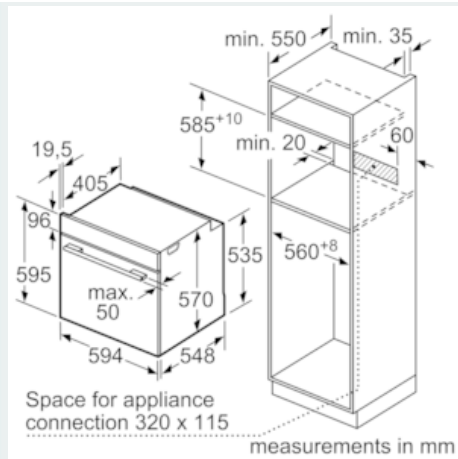

#### Technical Data

Color / Material Front : Stainless steel  
 Construction type : Built-in  
 Integrated Cleaning system : Pyrolytic  
 Required niche size for installation (HxWxD) : 585-595 x 560-568 x 550  
 Dimensions : 595 x 594 x 548  
 Dimensions of the packed product (HxWxD) (mm) : 675 x 690 x 660  
 Control Panel Material : Glass  
 Door Material : Glass  
 Net weight (kg) : 38.180  
 Usable volume of cavity (l) : 71  
 Cooking method : Conventional heat, Full width grill, Hot Air, Hotair gentle, Hot air grilling, low temperature cooking, Pizza setting  
 First cavity material : Other  
 Temperature control : electronic  
 Number of interior lights : 1  
 Approval certificates : CE, VDE  
 Length of electrical supply cord (cm) : 120  
 EAN code : 4242003861158  
 Number of cavities (2010/30/EC) : 1  
 Energy efficiency rating : A  
 Energy consumption per cycle conventional (2010/30/EC) : 0.99  
 Energy consumption per cycle forced air convection (2010/30/EC) : 0.81  
 Energy efficiency index (2010/30/EC) : 95.3  
 Connection rating (W) : 3600  
 Current (A) : 16  
 Voltage (V) : 220-240  
 Frequency (Hz) : 50; 60  
 Plug type : no plug

#### Technical information

- Energy efficiency rating (acc. EU Nr. 65/2014): A
- Energy consumption per cycle in conventional mode: 0.99 kWh
- Energy consumption per cycle in fan-forced convection mode: 0.81 kWh
- Number of cavities: Main cavity
- Heat source: electrical
- Cavity volume: 71 litres
- Temperature range 30 °C - 275 °C
- Total connected load electric: 3.6 KW
- 120 cm Cable length
- Nominal voltage: 220 - 240 V
- Appliance dimension (hxwxd): 595 mm x 594 mm x 548 mm

- Niche dimension (hxwxd): 585 mm - 595 mm x 560 mm - 568 mm x 550 mm
- Please refer to the dimensions provided in the installation manual

**iQ500, Built-in oven, 60 x 60 cm,  
Stainless steel  
HB578A0S6B**

Dimensioned drawings

Installation with a hob.