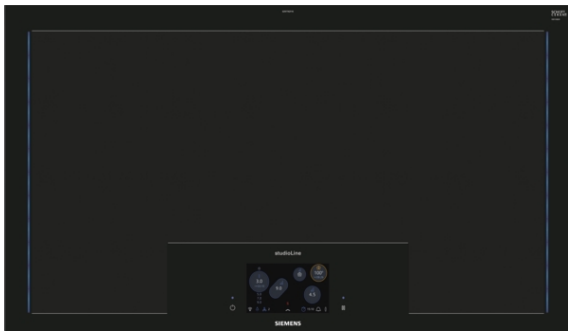

## iQ700, Induction hob, 90 cm, Black EZ977KZY1E

The freeInduction Plus hob with activeLight and Home Connect for maximum flexibility.

- ✓ Shows position, size and form of the cookware directly in the screen and allows intuitive control of the cooktop - Colour TFT-Touchdisplay Plus.
- ✓ Sleek light bars give you intuitive visual feedback on where heat is applied and the selected settings - activeLight Plus.
- ✓ Home Connect: Information about your cooktop, no matter where you are via smartphone or tablet.
- ✓ Precisely maintaining the chosen temperature to avoid overboiling – cookingSensor Plus.
- ✓ powerMove Pro: Change the power level of the pot or pan in 5 steps, using only movement of the cookware .

#### Technical Data

Product name/family : Cooking zone ceramic  
 Construction type : Built-in  
 Energy input : Electric  
 Total number of positions that can be used at the same time : 6  
 Required niche size for installation (HxWxD) : 61 x 880-880 x 490-500 mm  
 Width of the appliance : 912 mm  
 Dimensions : 61 x 912 x 520 mm  
 Dimensions of the packed product (HxWxD) : 152 x 1081 x 636 mm  
 Net weight : 31.383 kg  
 Gross weight : 33.5 kg  
 Residual heat indicator : Separate  
 Location of control panel : Hob front  
 Color of surface : Black  
 Approval certificates : AENOR, CE  
 Length of electrical supply cord : 150 cm  
 EAN code : 4242003784006  
 Electrical connection rating : 7400 W  
 Voltage : 220-240 V  
 Frequency : 50; 60 Hz