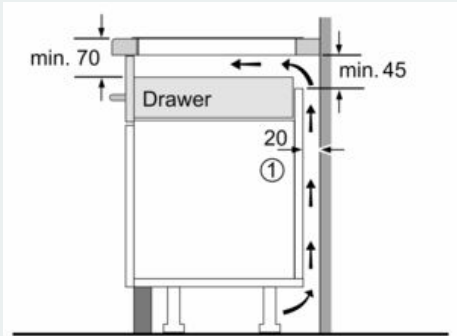

#### Installation

- Dimensions of the product (HxWxD mm): 61 x 912 x 520
- Required niche size for installation (HxWxD mm) : 61 x 880 x (490 - 500)
- Min. worktop thickness: 16 mm
- Connected load: 7.4 KW
- Connection current management (20, 16, 13, 10 Amps options): limit the maximum power if needed (depends on fuse protection of electric installation).
- Power cord: 1.5 m, Cable included

#### Accessories

- 1 x wireless temperature sensor for cooktop included

iQ700, Induction hob, 90 cm, Black  
EZ977KZY1E

Dimensioned drawings

①  
Ventilation gap must  
be present.

Measurement in mm