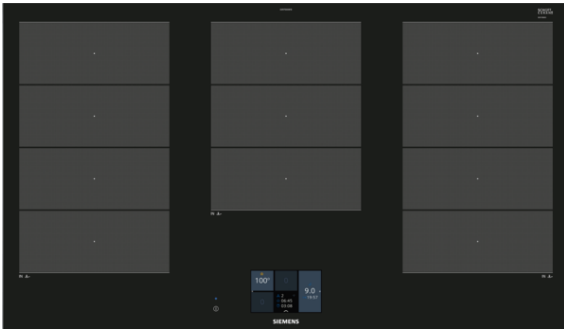

iQ700, Induction hob, 90 cm, Black EX975KXW1E

Siemens flexInduction cooktop is designed for greater flexibility when cooking

- ✓ Always the optimal cooking zone for your cookware - flexInduction
- ✓ For easy operation and good readability from any viewing angle - TFT Touchdisplay.
- ✓ Home Connect: Information about your cooktop, no matter where you are via smartphone or tablet.
- ✓ cookingSensor Plus ready: the supplementary available sensor prevents overboiling thanks to precise temperature control.
- ✓ The fryingSensor plus controls the temperature in the pan

Features

Technical Data

Product name/family : Cooking zone ceramic
 Construction type : Built-in
 Energy input : Electric
 Total number of positions that can be used at the same time : 5
 Required niche size for installation (HxWxD) : 51 x 880-880 x 490-500
 Width of the appliance : 912
 Dimensions : 51 x 912 x 520
 Dimensions of the packed product (HxWxD) (mm) : 126 x 1073 x 603
 Net weight (kg) : 21.365
 Gross weight (kg) : 23.2
 Residual heat indicator : Separate
 Location of control panel : Hob front
 Color of surface : Black
 Approval certificates : AENOR, CE
 Length of electrical supply cord (cm) : 110
 EAN code : 4242003765685
 Electrical connection rating (W) : 11100
 Voltage (V) : 220-240
 Frequency (Hz) : 50; 60

iQ700, Induction hob, 90 cm, Black EX975KXW1E

Features

Design

- 912 mm
- Side profiles

Control

- fullTouch TFT Display
- cookingSensor Plus ready (sensor available as additional purchase)

Special features

- 3 x flexInduction zones
- 5 induction cooking zones
- Home Connect - enables Remote Monitoring no matter where you are, with the easy-to-use Home Connect App
- cookConnect - hood control (with Wi-Fi enabled hood)
- flexMotion
- powerMove plus
- reStart function
- cookControl Plus
- Timer for all zones
- Acoustic signal
- Count up timer
-
- Keep warm function
- 17 power levels
- Power boost setting
- panBoost
- Energy Consumption Display