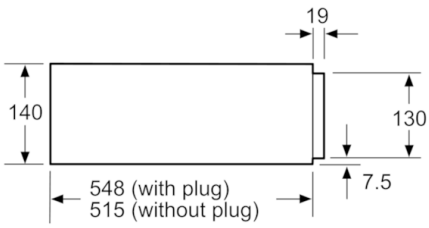

**Serie | 8, Built-in warming drawer, 60 x 14 cm, Stainless steel
BIC630NS1B**

Compact ovens with an appliance height of 455 mm can be installed above a warming drawer. An intermediate floor is not required.

measurements in mm