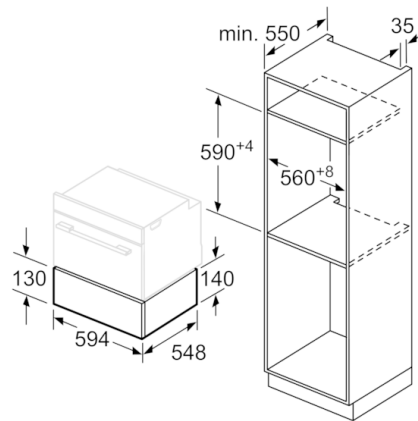

measurements in mm