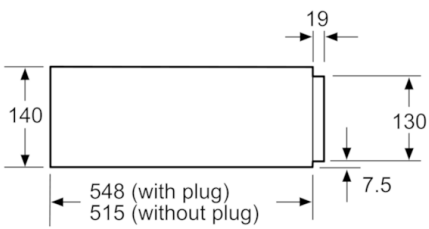

**Serie | 8, Built-in warming drawer, 60 x 14 cm, Black
BIC630NB1B**

Compact ovens with an appliance height of 455 mm can be installed above a warming drawer. An intermediate floor is not required.

measurements in mm