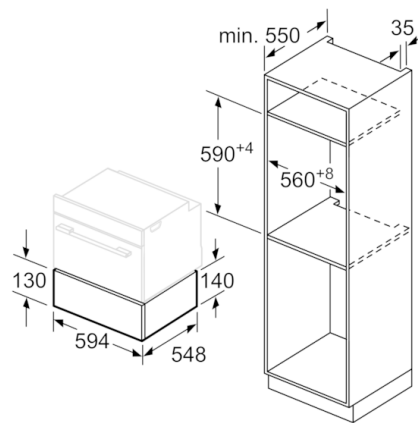

---

**Technical Data**

Construction type :	Built-in
Color / Material Front :	Black
Maximum number of plates :	12
Maximum number of espresso cups :	64
Dimensions :	140 x 594 x 548
Dimensions of the packed product (HxWxD) (mm) :	210 x 650 x 670
Required niche size for installation (HxWxD) :	140 x 560 x 550
EAN code :	4242002897721
Electrical connection rating (W) :	810
Current (A) :	10
Voltage (V) :	220-240
Frequency (Hz) :	60; 50
Plug type :	GB plug

**Technical information**

- Cavity volume: 20 l
- Power cord length 150 cm Cable length
- Total connected load electric: 0.81 KW
- Nominal voltage: 220 - 240 V
- Appliance dimension (hwxwd): 140 mm x 594 mm x 548 mm
- Niche dimension (hwxwd): 140 mm x 560 mm - 568 mm x 550 mm
- Please refer to the dimensions provided in the installation manual

**Serie | 8, Built-in warming drawer, 60 x 14 cm, Black  
BIC630NB1B**

Compact ovens with an appliance height of 455 mm can be installed above a warming drawer. An intermediate floor is not required.

measurements in mm

measurements in mm