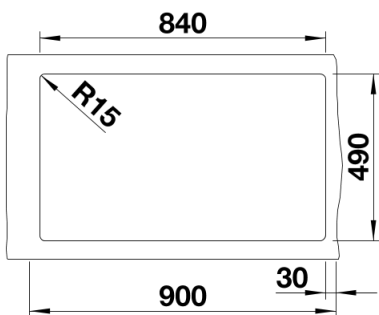

Scope of supply

- waste kit with space-saving pipe
- 3 1/2" basket strainer

Details

Top view

Cut-out