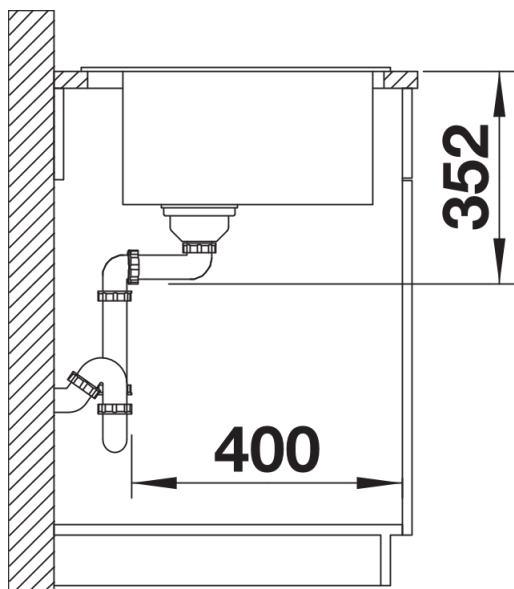

## Scope of supply

---

- waste kit with space-saving pipe
- 3 1/2" basket strainer

## Top view

## Cut-out

Front view

Side view