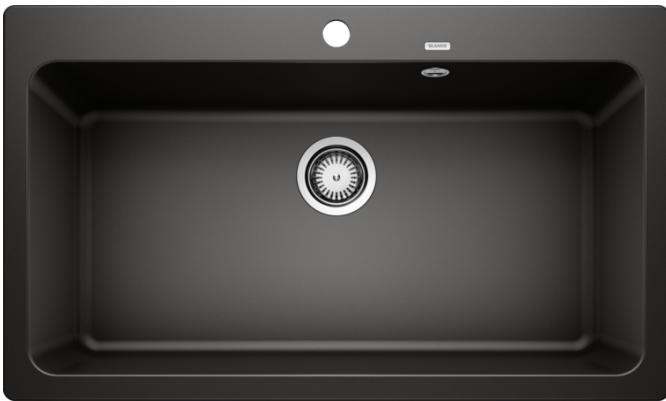

### Benefits

---

- Balanced, modern lines
- The unsurpassed capacity of the bowl provides even more room to do the washing up
- Maximum comfort for any kitchen
- For the 90 cm sink cabinet

### Colours

---

SILGRANIT black

#### Available colours:

black  
anthracite  
rock grey  
alu metallic  
pearl grey  
white  
jasmine  
tartufo  
coffee