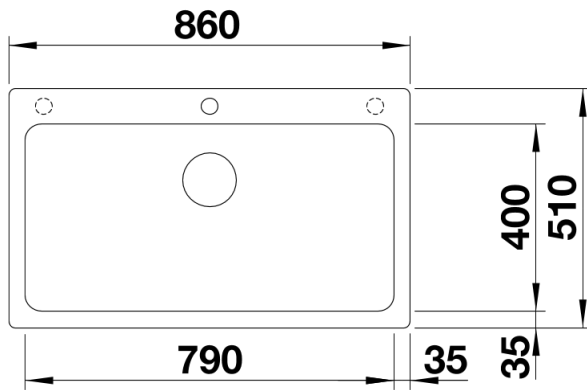

Scope of supply

- waste kit with space-saving pipe
- 3 1/2" basket strainer

Details

Top view