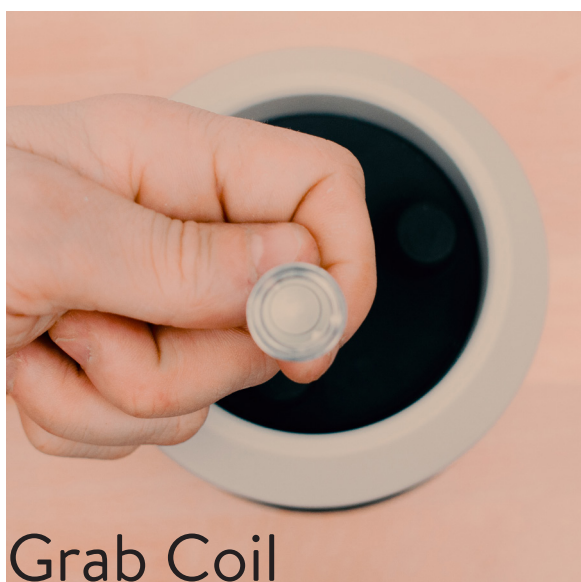

# Charging

Peel Bottom Lid

Unplug Battery

USB-C

USB-A

Plug-in to Charge

## 510 Ceramic Concentrate Coil

Grab Coil

Screw in Coil

Place Carb Cap

Replace Lid