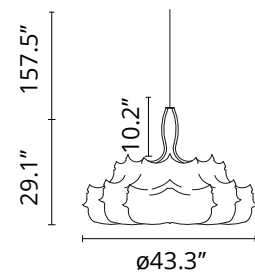

EAN	8059607030264
Mounting	Suspension
Environments	Indoor dry location
Light Source Type	Bulb
Lamp category	Incandescent
Lamp type	A
Lamp holders	E26
Number of heads	1
Power (W)	250

Physical

Color	White
Cord color	Matte White
Cord length (in)	157
Canopy dimension (mm)	36
Net weight (lb)	33.08
Package height (in)	44.49
Package width (in)	37.01
Package length (in)	44.49
Package volume (in)	73245.89
IP internal	20