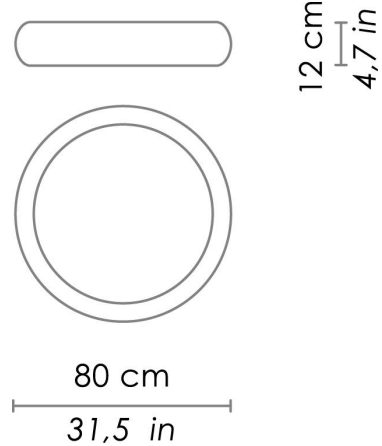

TREVISO

WALL

Wall-ceiling lamps, with diffuser in mouth-blown, satin-finish opal triplex glass; matt white, black or grey painted metal frame; white painted metal frame, with outer finishing in matt white, black or grey painted (customisable on request). The product is suitable for indoor use only.

CODE	COLOR	
ZA-LL120403B	White	
ZA-LL120403G	White - grey	
ZA-LL120403N	White - black	

DIMENSIONS AND HOLES	
Dimensions	Ø 80 -12 cm / Ø 31,5 - 4,7 in

ILLUMINOTECHNICAL SPECIFICATIONS	
Source	E26
Type	Bulb E26
Total Watt	5 x 75W max

ILLUMINOTECHNICAL SPECIFICATIONS	
Driver	N/A
Voltage	120 V
Frequency	50/60 Hz