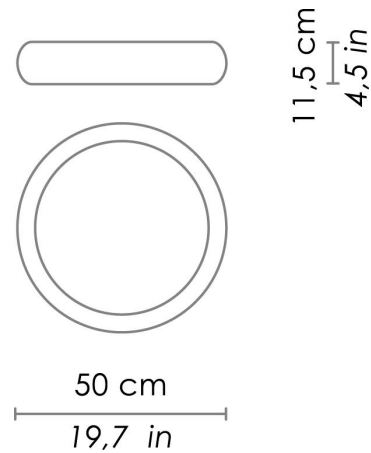

TREVISO

WALL

Wall-ceiling lamps, with diffuser in mouth-blown, satin-finish opal triplex glass; matt white, black or grey painted metal frame; white painted metal frame, with outer finishing in matt white, black or grey painted (customisable on request). The product is suitable for indoor use only.

CODE	COLOR	
ZA-LL120203B	White	
ZA-LL120203G	White - grey	
ZA-LL120203N	White - black	

DIMENSIONS AND HOLES	
Dimensions	Ø 50 - 11,5 cm / Ø 19,6 - 4,5 in

ILLUMINOTECHNICAL SPECIFICATIONS	
Source	E26
Type	Bulb E26
Total Watt	2 x 60W max

ILLUMINOTECHNICAL SPECIFICATIONS	
Driver	N/A
Voltage	120 V
Frequency	50/60 Hz