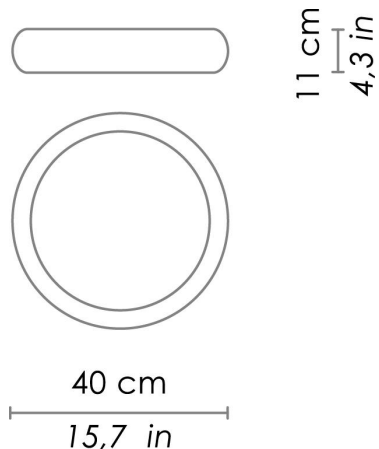

## TREVISO

WALL

Wall-ceiling, with diffuser in mouth-blown, satin-finish opal triplex glass; matt white, black or grey painted metal frame; white painted metal frame, with outer finishing in matt white, black or grey painted (customisable on request). The product is suitable for indoor use only.

### DIMENSIONS AND HOLES

Dimensions  $\varnothing$  40 - 11 cm /  $\varnothing$  15,7 - 4,3 in

### ILLUMINOTECHNICAL SPECIFICATIONS

Source E6  
 Type Bulb E26  
 Total Watt 1 x 60W max