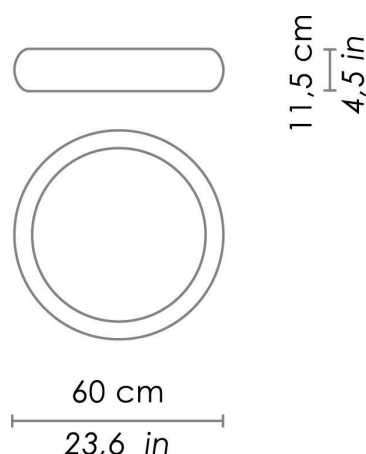

TREVISO

WALL

Wall-ceiling lamps, with diffuser in mouth-blown, satin-finish opal triplex glass; matt white, black or grey painted metal frame; white painted metal frame, with outer finishing in matt white, black or grey painted (customisable on request).

The product is suitable for indoor use only.

CODE	COLOR	
ZA-LD120313B	White	
ZA-LD120313G	White - grey	
ZA-LD120313N	White - black	

DIMENSIONS AND HOLES

Dimensions	Ø 60 - 11,5 cm / Ø 23,6 - 4,5 in

ILLUMINOTECHNICAL SPECIFICATIONS

Source	LED
Power LED	27,5 W
Total Watt	29 W
Lumen LED board	3450 lm
Lumen lamp	2070 lm
Beam angle	120°
Colour temperature	3000 K
CRI	>90
Dimmer	TRIAC
Lamp life	minimum 2 years guaranteed

ILLUMINOTECHNICAL SPECIFICATIONS

Driver	included
Voltage	220-240 V
Frequency	50/60 Hz