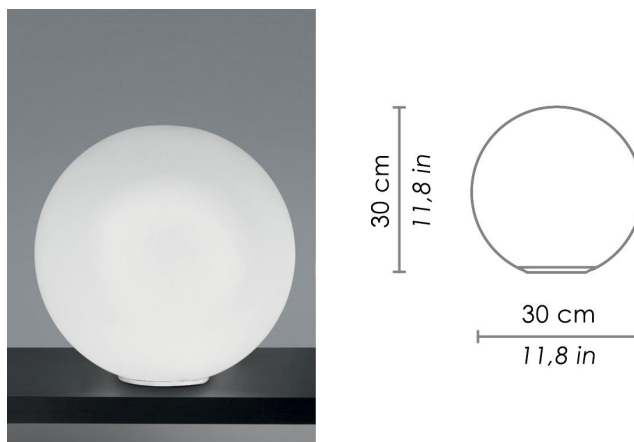

SFERIS

TABLE

Table lamps with diffuser in mouth-blown, satin-finish opal triplex glass; matt white or black painted metal frame. The product is suitable for indoor use only.

CODE	COLOR
ZA-LL4300B	White 
ZA-LL4300N	Black 

DIMENSIONS AND HOLES	
Dimensions	Ø 30 cm / Ø 11,8 in

ILLUMINOTECHNICAL SPECIFICATIONS	
Source	E26
Type	Bulb E26
Total Watt	1 x 75W max

ILLUMINOTECHNICAL SPECIFICATIONS	
Driver	N/A
Voltage	120 V
Frequency	50/60 Hz