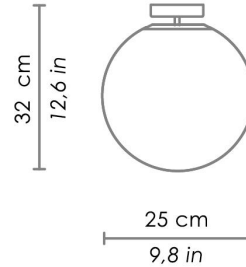

SFERIS

CEILING

Ceiling lamps with diffuser in mouth-blown, satin-finish opal triplex glass; chromed, brushed brass finish or matt white or black painted metal frame. The product is suitable for indoor use only.

CODE	COLOR	
ZA-LL4203	Chrome	
ZA-LL4203B	White	
ZA-LL4203N	Black	
ZA-LL4203OS	Brushed brass	

DIMENSIONS AND HOLES	
Dimensions	Ø 25 cm / Ø 9,8 in

ILLUMINOTECHNICAL SPECIFICATIONS	
Source	E26
Type	Bulb E26
Total Watt	1 x 60W max

ILLUMINOTECHNICAL SPECIFICATIONS	
Driver	N/A
Voltage	120 V
Frequency	50/60 Hz