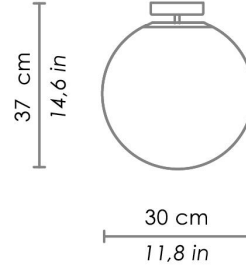

SFERIS

CEILING

Ceiling lamps with diffuser in mouth-blown, satin-finish opal triplex glass; chromed, brushed brass finish or matt white or black painted metal frame. The product is suitable for indoor use only.

CODE	COLOR
ZA-LL4200	Chrome
ZA-LL4200B	White
ZA-LL4200N	Black
ZA-LL4200OS	Brushed brass

DIMENSIONS AND HOLES

Dimensions $\varnothing$ 30 cm / $\varnothing$ 11,8 in

ILLUMINOTECHNICAL SPECIFICATIONS

Source	E26
Type	Bulb E26
Total Watt	1 x 75W max

ILLUMINOTECHNICAL SPECIFICATIONS

Driver	N/A
Voltage	120 V
Frequency	50/60 Hz