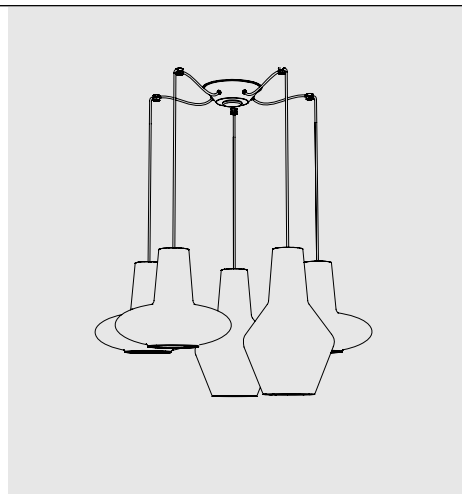

ROMEO e GIULIETTA

SUSPENSION

Handcrafted mouth-blown glass with “balloton” relief finish in two shapes and in various colours. Grey or white painted metal parts. Grey fabric cables. Customizable pendant system. Canopies are not included. Select a canopy from the following pages to create a single or multi light pendant.

Luci disposte sullo stesso livello
Lights on the same level:
Ø max 17 cm - 6,7 in

40
15,7" 

Disponibile su richiesta con finitura calamina / Available on request with calamine finish

Rosone per sospensioni multiple (supporti di decentramento inclusi) Canopy for hanging multiple lamps (decentralisation supports included)

ZA-LGR0005 grigio / grey
ZA-LGR0015 bianco / white
ZA-LRB0005 ottone brunito
spazzolato/brushed burnished brass
5 luci + 5 supporti
5 lights + 5 supports

ZA-LGR0003 grigio / grey
ZA-LGR0013 bianco / white
ZA-LRB0003 ottone brunito
spazzolato/brushed burnished brass
3 luci + 3 supporti
3 lights + 3 supports

Rosone per sospensioni multiple (supporti di decentramento esclusi) Canopy for hanging multiple lamps (decentralisation supports not included)

Rosone per sospensione 1-12 luci
Canopy for hanging lamp 1-12 lights