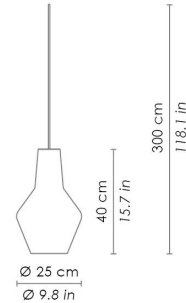

ROMEO e GIULIETTA

SUSPENSION

Handcrafted mouth-blown glass with “balloton” relief finish in two shapes and in various colours. Grey or white painted metal parts. Grey fabric cables. Customizable pendant system. Canopies are not included. Select a canopy from the following pages to create a single or multi light pendant.

CODE	COLOR	
ZA-LRM1101	Clear	
ZA-LRM1104	Amber	
ZA-LRM1105	Amethyst	
ZA-LRM1109	Grey	
ZA-LRM1120	Light blue	
ZA-LRM1121	Silver	
ZA-LRM1122	Antique gold	
ZA-LRM1123	Bronze	
ZA-LRM1124	Pink gold	

DIMENSIONS AND HOLES

Dimensions $\varnothing$ 25 - h max 300 cm / $\varnothing$ 9,8 - h max 118,1 in

ILLUMINOTECHNICAL SPECIFICATIONS

Source E26
Total Watt 75 W

ELECTRICAL SPECIFICATIONS

Driver N/A
Voltage 120V
Frequency 50 - 60 HZ