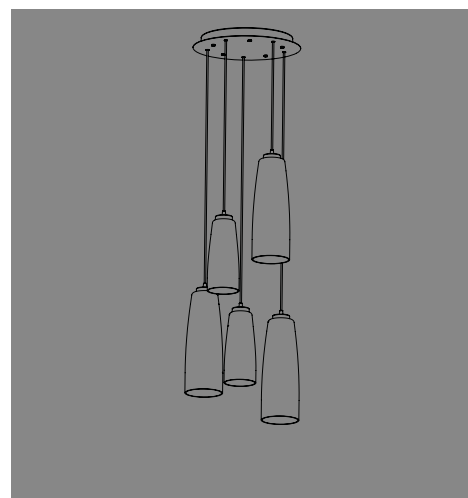

ROMEO e GIULIETTA

SUSPENSION

Handcrafted mouth-blown glass with “balloton” relief finish in two shapes and in various colours. Grey or white painted metal parts. Grey fabric cables. Customizable pendant system. Canopies are not included. Select a canopy from the following pages to create a single or multi light pendant.

34
13,4" 
4,6
1,8"

Rosone per sospensione 3 luci
Canopy for hanging lamp 3 lights

ZA-LGR0063 grigio / grey
ZA-LGR0073 bianco / white

Luci disposte sullo stesso livello
Lights on the same level:
Ø max 25 cm - 9,8 in

40
15,7" 

Disponibile su richiesta con finitura calamina / Available on request with calamine finish

34
13,4" 
4,6
1,8"

Rosone per sospensione 5 luci
Canopy for hanging lamp 5 lights

ZA-LGR0065 grigio / grey
ZA-LGR0075 bianco / white

Luci disposte sullo stesso livello
Lights on the same level:
Ø max 17 cm - 6,7 in

40
15,7" 

Disponibile su richiesta con finitura calamina / Available on request with calamine finish

Rosone per sospensioni multiple (supporti di decentramento inclusi) Canopy for hanging multiple lamps (decentralisation supports included)