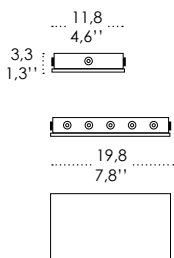

Rosone per sospensioni multiple (supporti di decentramento esclusi) Canopy for hanging multiple lamps (decentralisation supports not included)

Rosone per sospensione 1-12 luci
Canopy for hanging lamp 1-12 lights

ZA-LGR0411 grigio / grey
ZA-LGR0401 bianco / white

Supporto singolo per decentramento cavo.
Single support for cable decentralisation.

ZA-LGR0100 grigio / grey
ZA-LGR0200 bianco / white
ZA-LGR0300 ottone brunito spazzolato
brushed burnished brass

1.5 (0.6 inches)